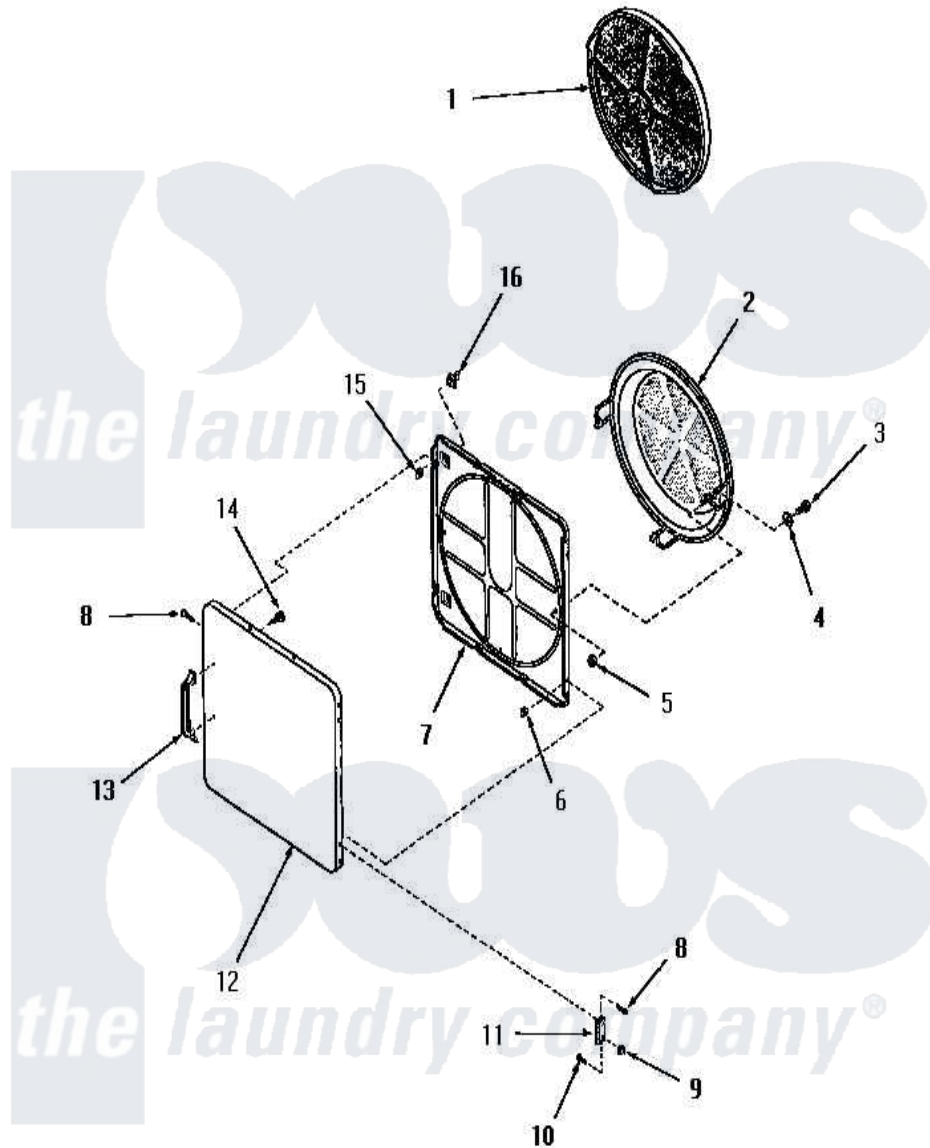

# Amana FE3130 08 - LOADING DOOR

Amana [Residential Amana FE3130 Washer Parts](#) Parts Diagram 08 - LOADING DOOR  
 Click on the part number to view part

Item	Original Part Number	Replaced By	Status	Part Description
1	53002		Not Available	NO LONGER AVAILABLE
2	54731	<a href="#">54-731</a>		Bake Element
3	<a href="#">02422</a>			Screw, 1/4-20 X 1/2 HeX
4	Q6275		Not Available	WASHER
5	52566	<a href="#">27001225</a>		Nut, Jam Mid Lock 1/4-20
6	52865		Not Available	SPEED NUT
7	54665	<a href="#">54-665</a>		Bake Element
8	52864	<a href="#">500226</a>		Screw, 8b-16 x 5/8 Tap
9	51236	<a href="#">488130</a>		Nut
10	<a href="#">22649</a>			Screw, 8-32 X 13/32 FI
11	<a href="#">70014</a>			Hinge
12	55092W		Not Available	OUTER DOOR PANEL, WHITE
"	55902A		Not Available	DOOR, UNSHADED
"	55902C		Not Available	OUTER DOOR PANEL, COPPERTONE
"	55095H		Not Available	OUTER DOOR PANEL,

	5590311		Not Available	HARVEST GOLD
13	54068	<a href="#">61925</a>		Pull Door Commercial Black
14	52150	<a href="#">489464</a>		Screw
15	52865		Not Available	SPEED NUT
16	54661	<a href="#">LA-1003</a>		Door Catch Kit