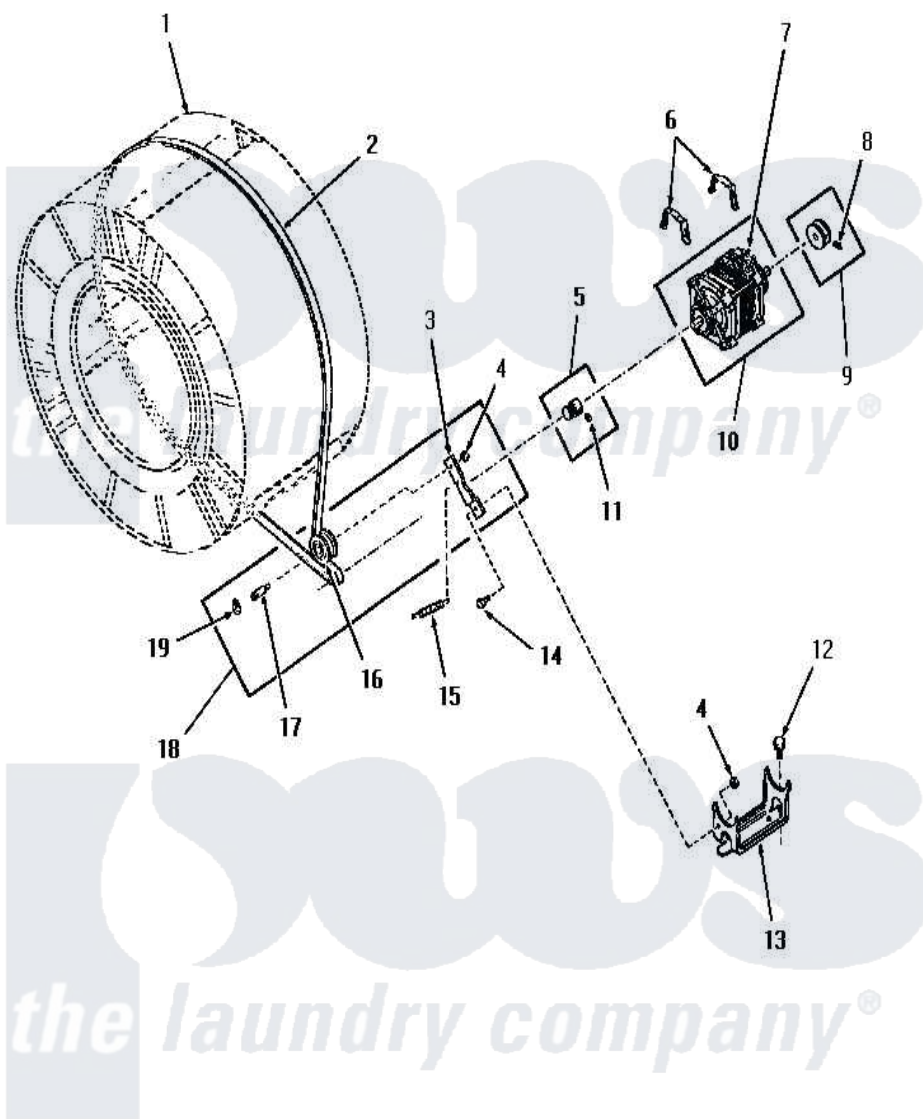

Amana FE3130 09 - MOTOR, IDLER & BELT

MOTOR, IDLER AND BELT

Amana [Residential Amana FE3130 Washer Parts](#) Parts Diagram 09 - MOTOR, IDLER & BELT

[Click on the part number to view part](#)

Item	Original Part Number	Replaced By	Status	Part Description
1	Y00000000		Not Available	SEE NOTE CLOTHES DRUM
2	52556			Belt
3	54410		Not Available	LEVER,IDLER
4	52566	27001225		Nut, Jam Mid Lock 1/4-20
5	52593		Not Available	ASSY,MOTOR PULLEY
6	51789	660658		Clamp, Motor Mounting 343481 685441
7	Y00000000		Not Available	SEE NOTE MOTOR SWITCH, WESTINGHOUSE -- (NOT REPLACEABLE)
"	53226		Not Available	SWITCH,MOTOR
"	53249		Not Available	SWITCH
8	02771			Screw, 1/4-20 x 3/8 Hex S
9	53522			Pulley, Motor
10	52697		Not Available	MOTOR
11	52906		Not Available	SETSCREW
12	23928		Not Available	CAP SCREW AND LOCKWASHER

13	51824	Not Available	MOUNT,MOTOR
14	52567		Bolt, Shoulder
15	52323		Spring
16	Y54414		Assembly, Wheel And Bearing
17	54411	Not Available	SHAFT,IDLER LEVER
18	54415	Not Available	LEVER,IDLER
19	23748		Ring, Retaining