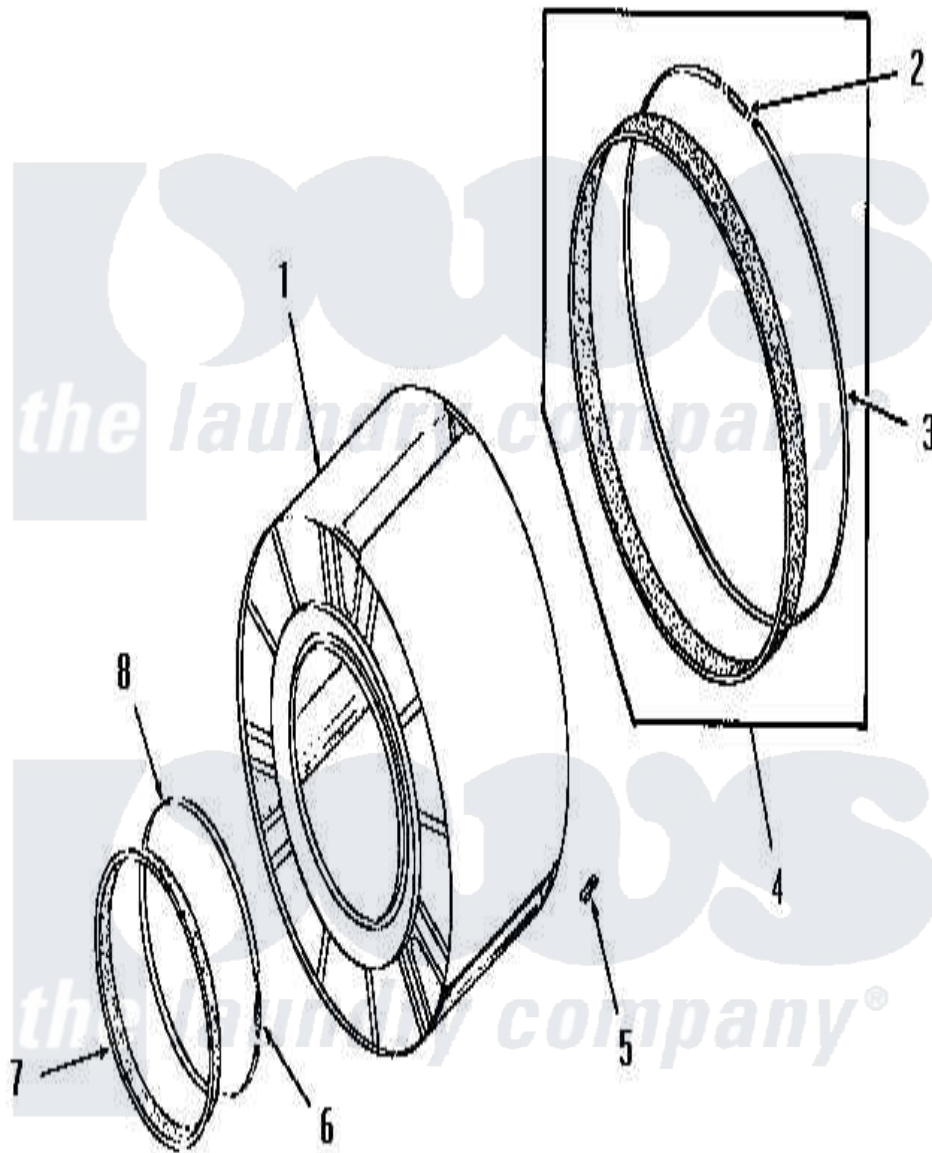

Amana FE3830 02 - CLOTHES DRUM

Amana [Residential Amana FE3830 Washer Parts](#) Parts Diagram 02 - CLOTHES DRUM
 Click on the part number to view part

Item	Original Part Number	Replaced By	Status	Part Description
1	53135			Assembly, Drum
2	52130	502496		Adapter, Strain Relief
3	50781			Strap, Seal
4	51883A			Assembly, Seal
5	51201		Not Available	CLIP
6	50168			Spring
7	51881			Seal, Front
8	50169			Strap, Retainer