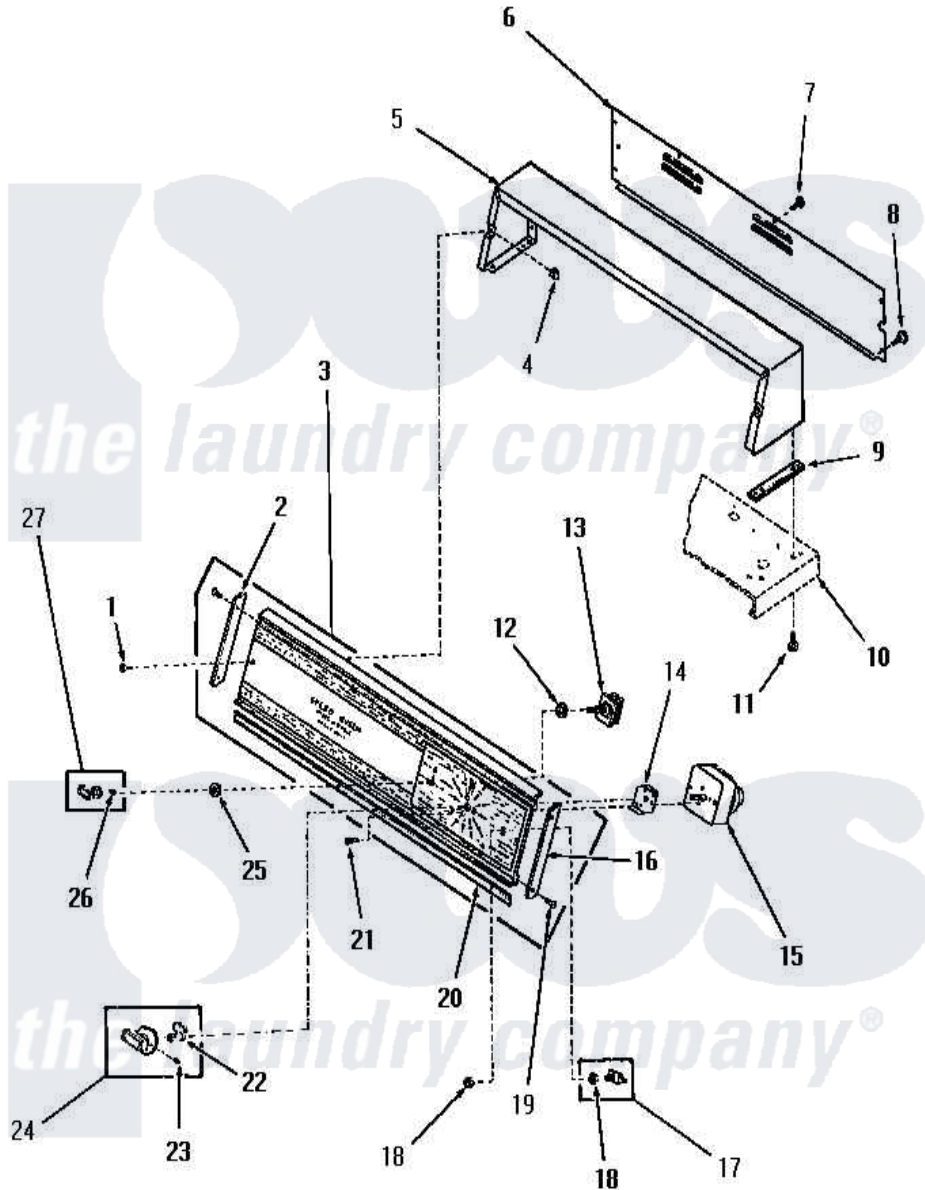

Amana FE3830 03 - CONTROL PANEL, CONTROL HOOD AND CONTROLS

Amana Residential Amana FE3830 Washer Parts Parts Diagram 03 - CONTROL PANEL, CONTROL HOOD AND CONTROLS

[Click on the part number to view part](#)

Item	Original Part Number	Replaced By	Status	Part Description
1	25232		Not Available	SCREW,8AB-18X7/8 OVAL
2	25072		Not Available	END CAP, LEFT
3	Y54971		Not Available	CONTROL PANEL
4	54038			NUt, Speed U-Type
5	52530W		Not Available	CONTROL HOOD, WHITE
"	52530H		Not Available	CONTROL HOOD, HARVEST GOLD
"	52530A		Not Available	CONTROL HOOD, AVOCADO
6	52539GR		Not Available	CONTROL HOOD REAR COVER, GRAY
7	23222	3177991		Screw
8	25724		Not Available	HEX HEAD SCREW
9	23028		Not Available	GASKET,CONTROL BOX END
10	Y00000000		Not Available	SEE NOTE CABINET TOP
11	23962	W10116760		Screw
12	91176			Lockwasher, 3/8 Intshkp

13	52624	58813P		Switch W/Instructions
14	25966		Not Available	SPACER,TIMER
15	52594		Not Available	TIMER
16	25073		Not Available	END CAP, RIGHT
17	53768	55882P		Assembly- Switch
18	52947			Nut, Hex 15/32-32
19	52864	500226		Screw, 8b-16 x 5/8 Tap
20	Y0053880		Not Available	ACTUATOR, WATER
21	Y0054441		Not Available	NAMEPLATE, HANDLE
22	24283			Indicator, Timer Knob
23	20310		Not Available	SCREW,8-32 X 1/4 HEX S
24	24290		Not Available	ASSY,KNOB-TIMER
25	24205			Nut, Knurled 3/8-24
26	23392		Not Available	CLIP FOR 26816 KNOB
27	24291			Assembly, Knob