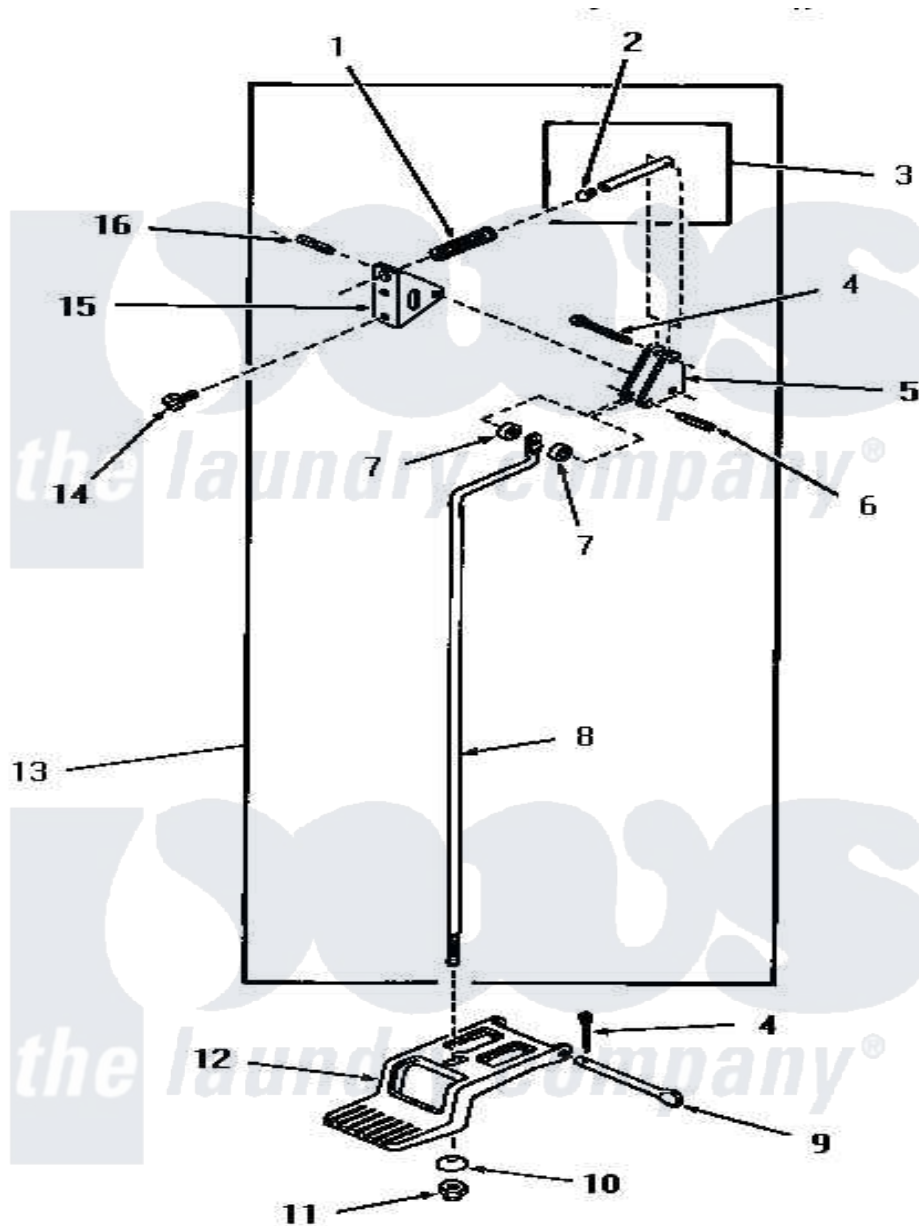

Amana FE3830 04 - DOOR RELEASE

Amana Residential Amana FE3830 Washer Parts Parts Diagram 04 - DOOR RELEASE
 Click on the part number to view part

Item	Original Part Number	Replaced By	Status	Part Description
1	51065		Not Available	DOOR RELEASE SPRING
2	51786		Not Available	PLUG
3	51841		Not Available	DOOR RELEASE PIN ASSEMBLY
4	02578			Pin, Cotter
5	51041		Not Available	DOOR RELEASE LEVER
6	51161		Not Available	PIN,ROLL 1/8 X 3/4
7	51121			Door Release Spacer
8	51837		Not Available	DOOR RELEASE ROD
9	51045		Not Available	PEDAL HINGE PIN
10	51046		Not Available	NYLON WASHER
11	51271		Not Available	NUT
12	51802			Pedal, Foot
13	51844		Not Available	DOOR RELEASE ASSEMBLY
14	51246		Not Available	SCREW
15	51052		Not Available	DOOR RELEASE BRACKET
16	51161		Not Available	PIN,ROLL 1/8 X 3/4