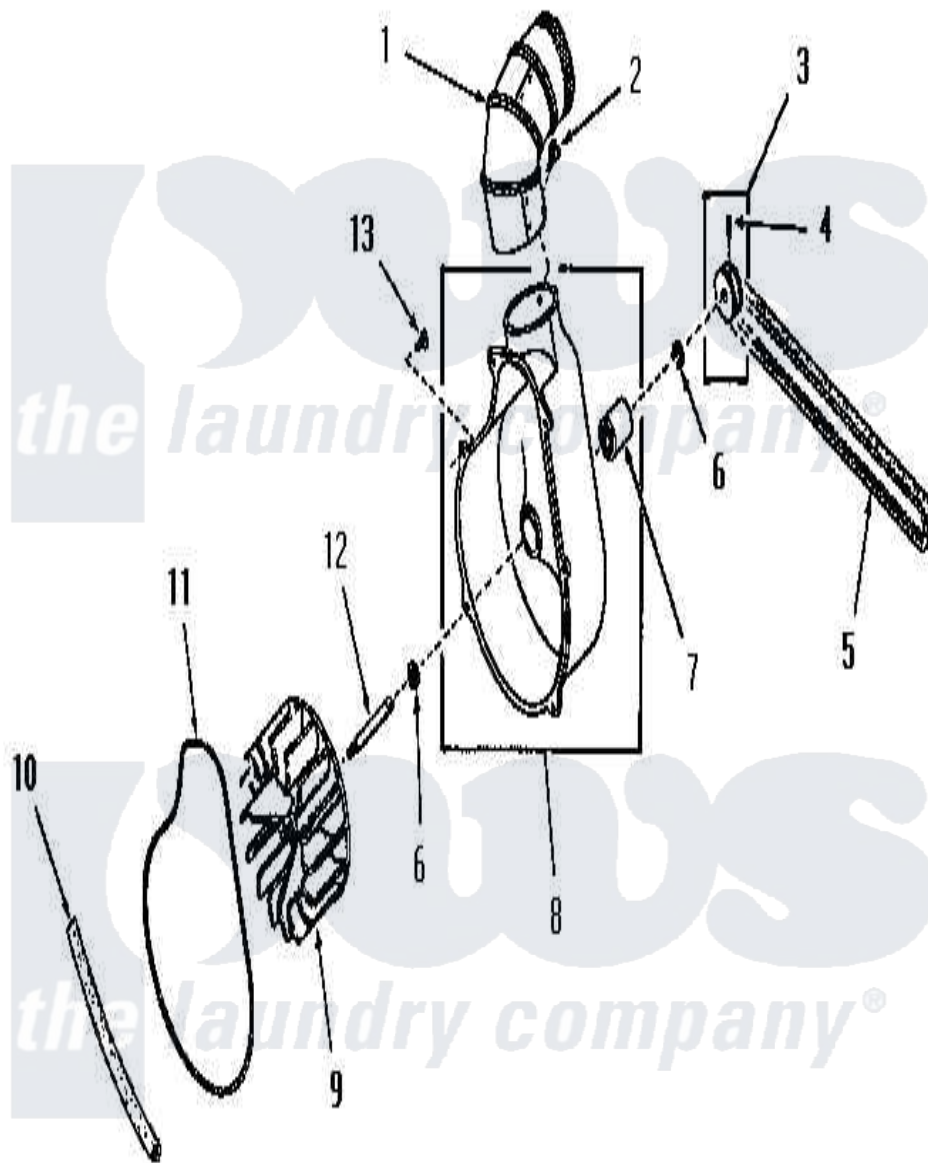

Amana FE3830 05 - EXHAUST FAN

Amana [Residential Amana FE3830 Washer Parts](#) Parts Diagram 05 - EXHAUST FAN
 Click on the part number to view part

Item	Original Part Number	Replaced By	Status	Part Description
1	Y0052707	31986601B		Switch, Rocker
2	23222	3177991		Screw
3	53521		Not Available	ASSY,PULLEY
4	02771			Screw, 1/4-20 x 3/8 Hex S
5	51994			Belt
6	52549			Washer, 501 ID X3/4 Odx
7	51991		Not Available	BEARING
8	51946		Not Available	HOUSING,BLOWER
9	90585		Not Available	IMPELLER
10	51790			Seal
11	51791			Gasket, Housing
12	53519		Not Available	EXHAUST FAN SHAFT
13	51784		Not Available	SCREW, 10B-16 X 1/2 HEX