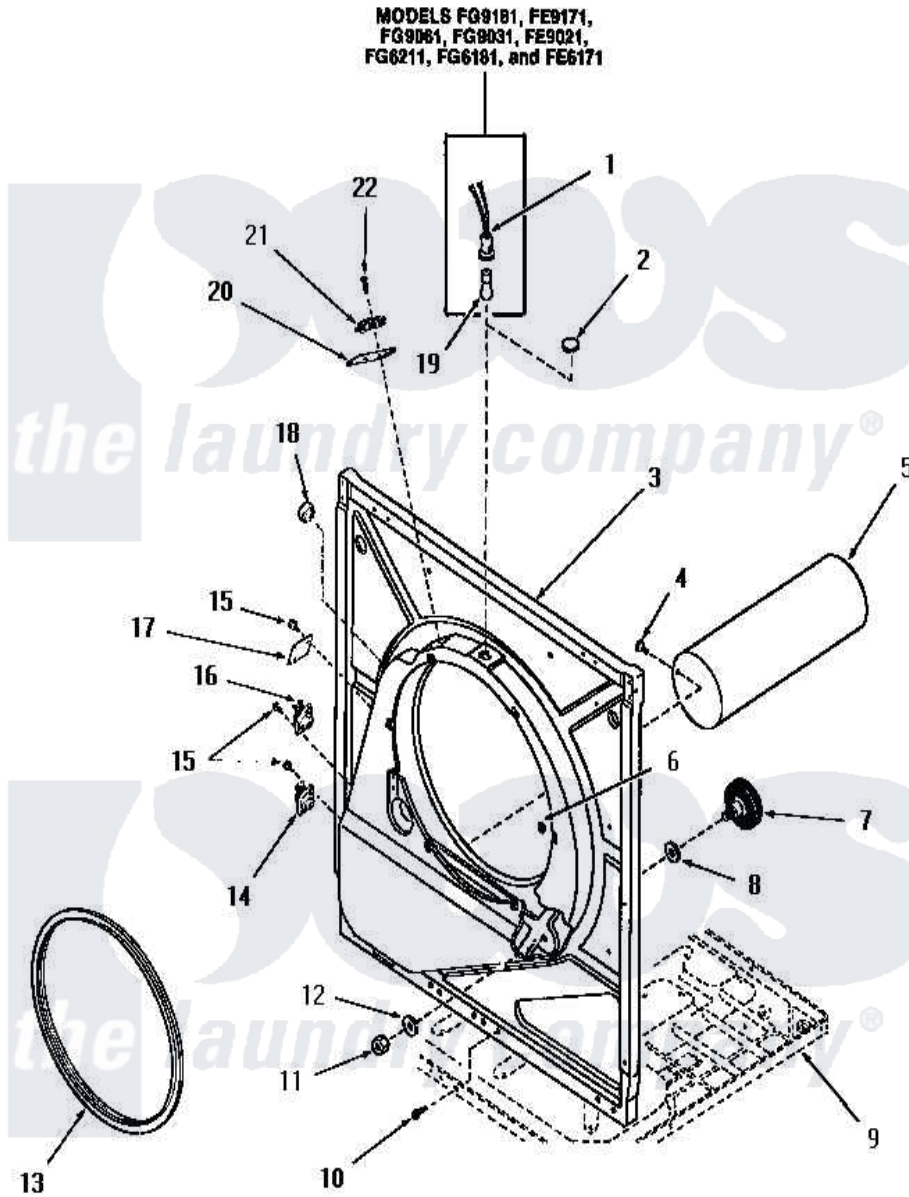

Amana FE3830 06 - FRONT FRAME AND AIR SHROUD

Amana Residential Amana FE3830 Washer Parts Parts Diagram 06 - FRONT FRAME AND AIR SHROUD
 Click on the part number to view part

Item	Original Part Number	Replaced By	Status	Part Description
1	Y0054609	M0270519		Washer
2	54610		Not Available	PLUG BUTTON
3	51850		Not Available	FRONT FRAME AND AIR SHROUD
4	52150	489464		Screw
5	51821		Not Available	EXHAUST DUCT
6	52865		Not Available	SPEED NUT
7	53555	56285		Roller Cylinder
8	52123			Washer
9	Y00000000		Not Available	SEE NOTE FRAME BASE
10	25723	27001200		Screw
11	52124		Not Available	NUT
12	52122			Washer
13	51789	660658		Clamp, Motor Mounting 343481 685441
14	51987		Not Available	THERMOSTAT
15	23222	3177991		Screw

16	Y52394		Thermostat
17	52550	Not Available	COVER PLATE
18	Y0053719	Not Available	CAPILLARY & SUCTION LINE ASSY
19	Y54608	31001575	Bulb, Cylinder Light
20	52112		Insulation
21	Y51143	Not Available	SWITCH
22	51783		Screw, 6b-20 X 7/8 HeX