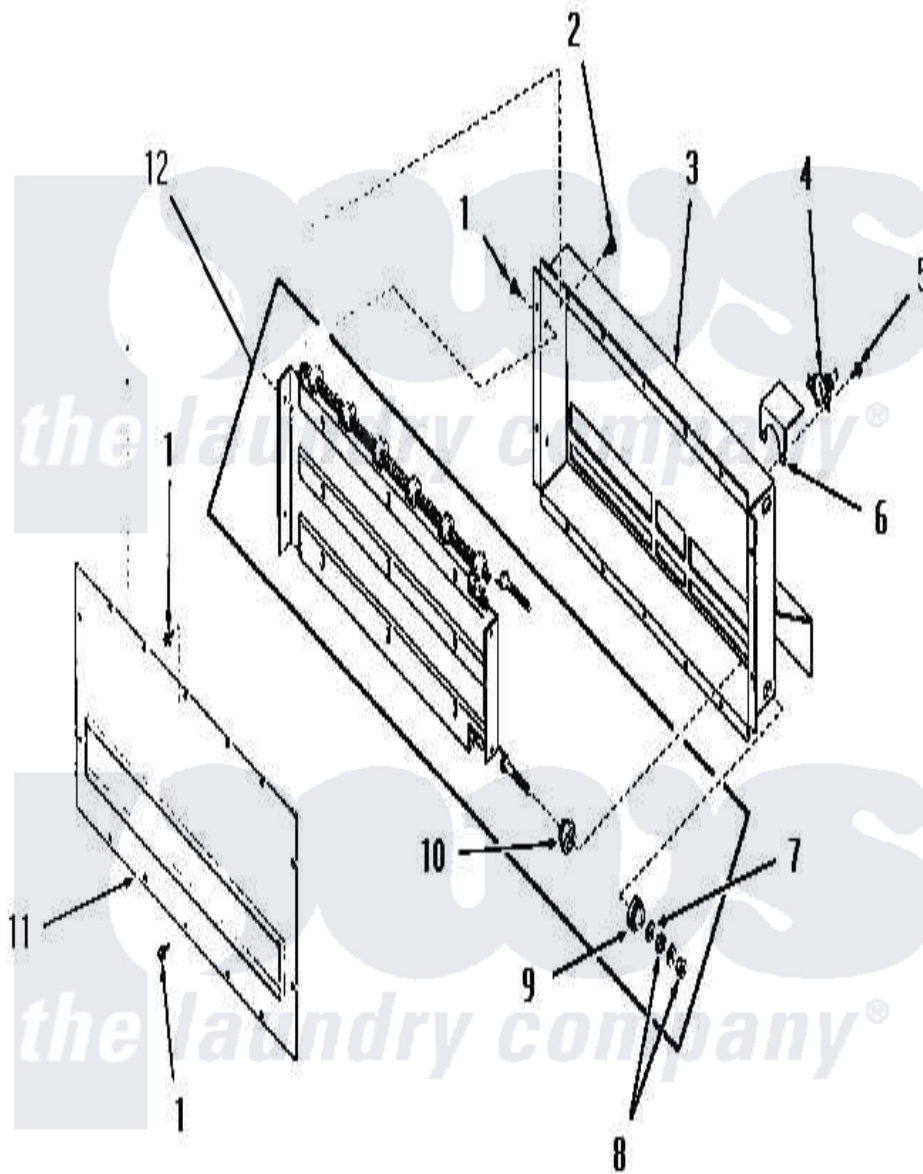

Amana FE3830 07 - HEATER BOX

Amana [Residential Amana FE3830 Washer Parts](#) Parts Diagram 07 - HEATER BOX
 Click on the part number to view part

Item	Original Part Number	Replaced By	Status	Part Description
1	51780	3390631		Screw, 10-16 X 3/8
2	25723	27001200		Screw
3	Y51876		Not Available	HEATER BOX AND SHIELD
4	55523			Thermostat
5	23222	3177991		Screw
6	52117		Not Available	THERMOSTAT SHIELD
7	54523		Not Available	RECEPTACLE,12 CIRCUIT-
8	54531		Not Available	NUT
9	51145		Not Available	INSULATOR
10	51146			Insulator
11	51867		Not Available	HEATER BOX COVER PLATE
12	Y52626		Not Available	ELEMENT,HEATER-240V
"	52608		Not Available	ELEMENT,HEATER-230V
"	52306		Not Available	ELEMENT,HEATER-208V