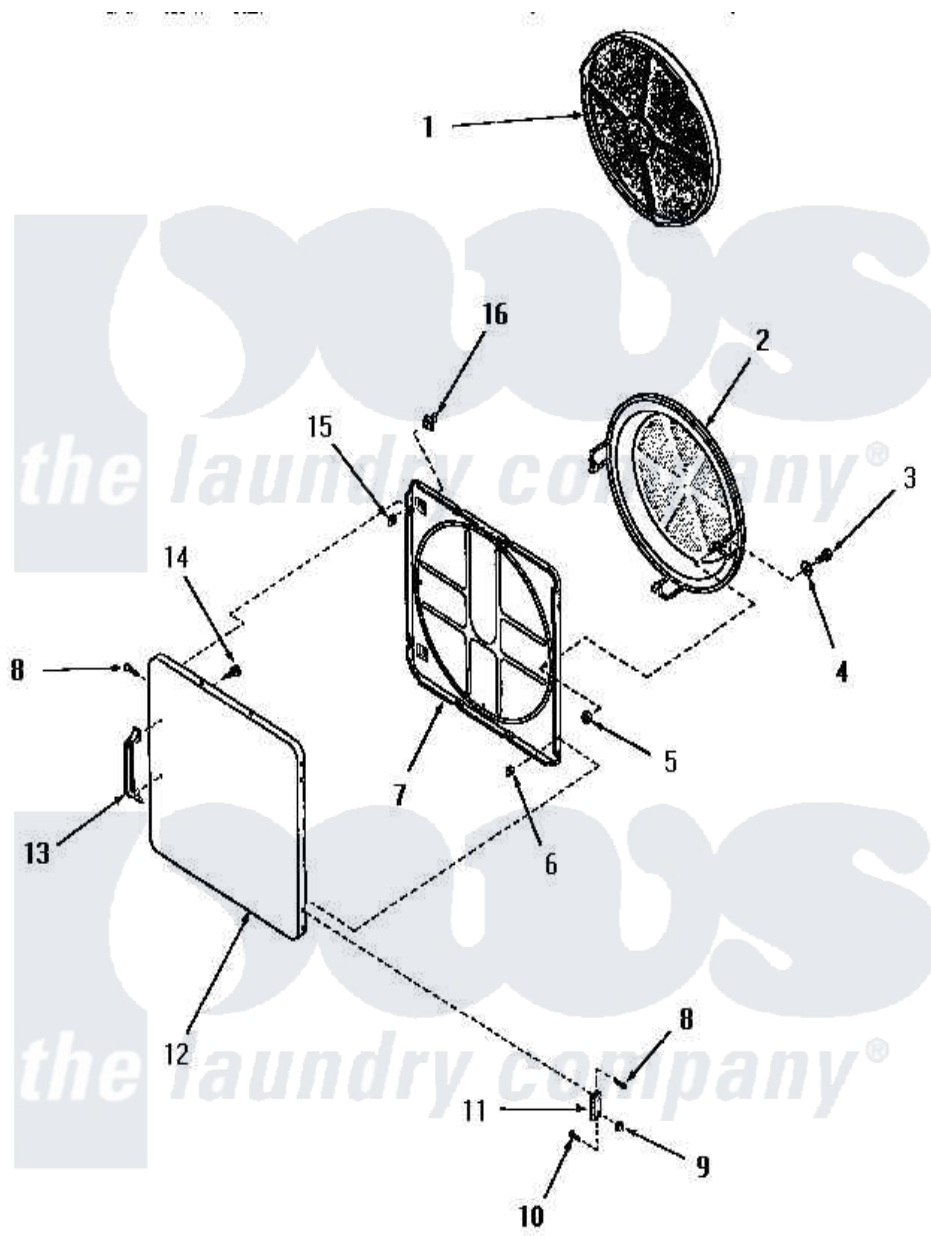

Amana FE3830 08 - LOADING DOOR

Amana [Residential Amana FE3830 Washer Parts](#) Parts Diagram 08 - LOADING DOOR
 Click on the part number to view part

Item	Original Part Number	Replaced By	Status	Part Description
1	53002		Not Available	NO LONGER AVAILABLE
2	54731	54-731		Bake Element
3	02422			Screw, 1/4-20 X 1/2 HeX
4	Q6275		Not Available	WASHER
5	52566	27001225		Nut, Jam Mid Lock 1/4-20
6	52865		Not Available	SPEED NUT
7	54665	54-665		Bake Element
8	52864	500226		Screw, 8b-16 x 5/8 Tap
9	51236	488130		Nut
10	22649			Screw, 8-32 X 13/32 FI
11	70014			Hinge
12	52489A		Not Available	OUTER DOOR PANEL, AVOCADO
"	52489C		Not Available	OUTER DOOR PANEL, COPPERTONE
"	52489H		Not Available	OUTER DOOR PANEL, HARVEST GOLD

"	52489W		Not Available	OUTER DOOR PANEL, WHITE
13	54068	61925		Pull Door Commercial Black
14	52150	489464		Screw
15	52865		Not Available	SPEED NUT
16	54661	LA-1003		Door Catch Kit