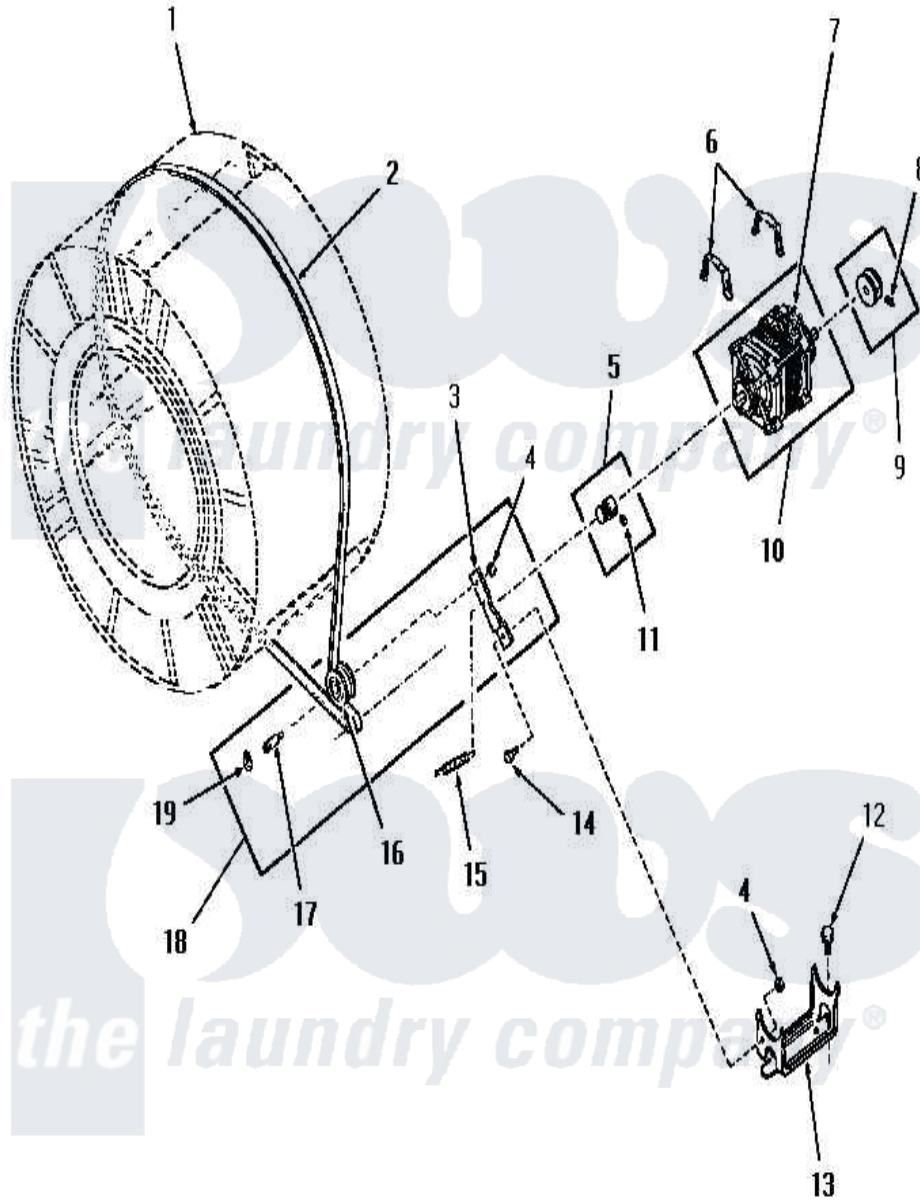

Amana FE3830 09 - MOTOR, IDLER AND BELT

Amana Residential Amana FE3830 Washer Parts Parts Diagram 09 - MOTOR, IDLER AND BELT
 Click on the part number to view part

Item	Original Part Number	Replaced By	Status	Part Description
1	Y00000000		Not Available	SEE NOTE CLOTHES DRUM
2	52556			Belt
3	54410		Not Available	LEVER, IDLER
4	52566	27001225		Nut, Jam Mid Lock 1/4-20
5	52593		Not Available	ASSY, MOTOR PULLEY
6	51789	660658		Clamp, Motor Mounting 343481 685441
7	Y00000000		Not Available	SEE NOTE MOTOR SWITCH, WESTINGHOUSE - (NOT REPLACEABLE)
"	53226		Not Available	SWITCH, MOTOR
"	53249		Not Available	SWITCH
8	02771			Screw, 1/4-20 x 3/8 Hex S
9	53522			Pulley, Motor
10	52697		Not Available	MOTOR
11	52906		Not Available	SETSCREW
12	23928		Not Available	CAP SCREW AND LOCKWASHER

13	51824	Not Available	MOUNT,MOTOR
14	52567		Bolt, Shoulder
15	52323		Spring
16	Y54414		Assembly, Wheel And Bearing
17	54411	Not Available	SHAFT,IDLER LEVER
18	54415	Not Available	LEVER,IDLER
19	23748		Ring, Retaining