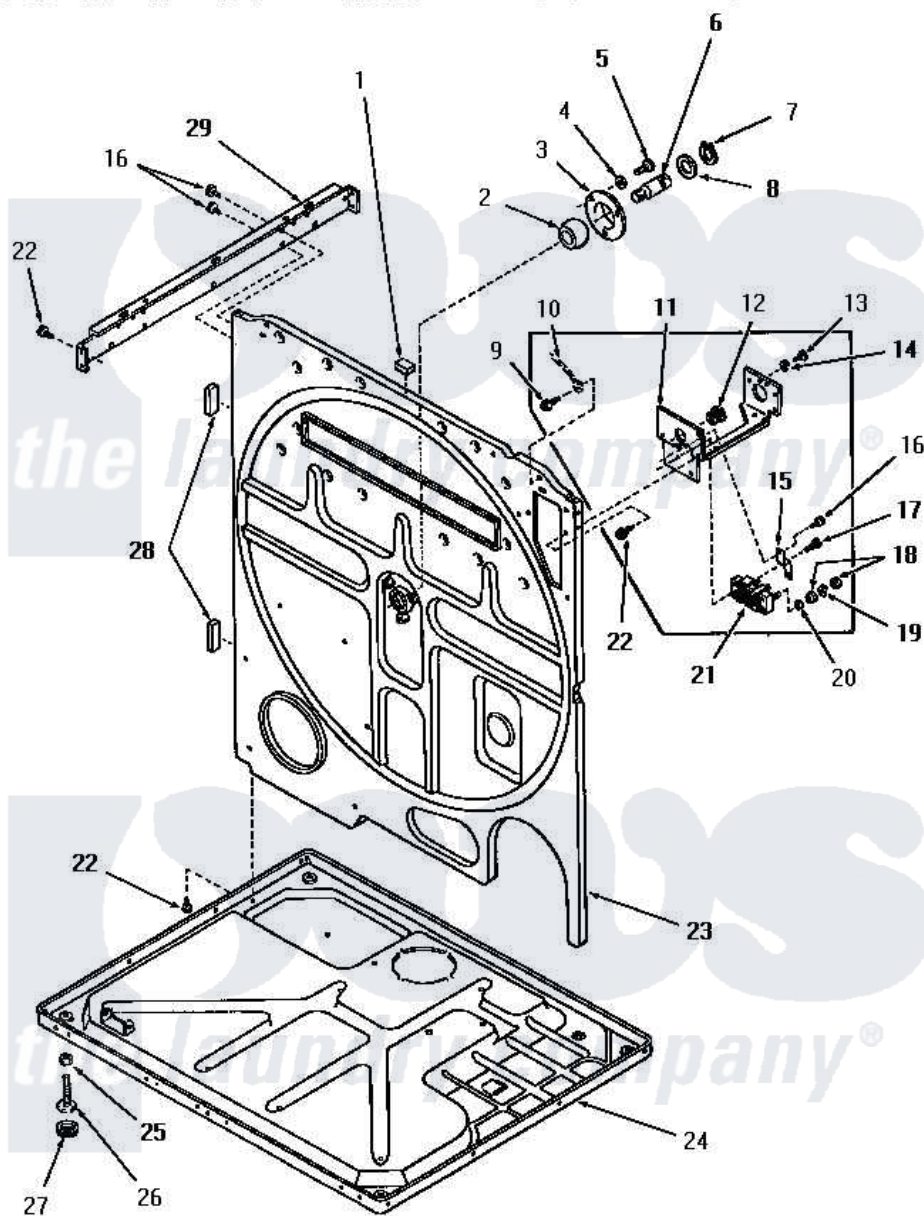

# Amana FE3830 11 - REAR FRAME AND FRAME BASE

Amana Residential Amana FE3830 Washer Parts Parts Diagram 11 - REAR FRAME AND FRAME BASE  
 Click on the part number to view part

Item	Original Part Number	Replaced By	Status	Part Description
1	54024		Not Available	BUMPER
2	<a href="#">Y52079</a>			Bearing, Drum Shaft
3	51826		Not Available	COVER,BEARING
4	<a href="#">03189</a>			LoCkwasher, 1/4 Std-C P
5	53589	<a href="#">8204624</a>		Bolt
6	53132		Not Available	SHAFT,DRUM
7	<a href="#">70061</a>			Ring, Retaining
8	<a href="#">Y52564</a>			Washer
9	51784		Not Available	SCREW,10B-16 X 1/2 HEX
10	Y00000000		Not Available	SEE NOTE GROUND WIRE, GREEN
11	Y52110		Not Available	TERMINAL BLOCK BRACKET
12	<a href="#">52113</a>			Relief, Strain
13	<a href="#">52909</a>			Screw, 10B-16 X 1/2 HeX
14	51474		Not Available	WASHER,13/64IDX1/2ODX.
15	53950		Not Available	STRAP,GROUND
16	51780	<a href="#">3390631</a>		Screw, 10-16 X 3/8

17	Q6535		Not Available	SCREW, 10B-16 X 3/4 ROU
18	Q6163		Not Available	NUT
19	51474		Not Available	WASHER, 13/64IDX1/2ODX.
20	Q6623		Not Available	WASHER
21	50854	<a href="#">33001244</a>		Block, Terminal
22	25723	<a href="#">27001200</a>		Screw
23	52574		Not Available	FRAME, REAR
24	Y52572		Not Available	FRAME BASE
25	52794	<a href="#">62739</a>		Nut, Lock
26	Y52696	<a href="#">Y305086</a>		Adjustable Leg And Nut
27	70282	<a href="#">Y314137</a>		Foot, Rubber
28	20354		Not Available	BUMPER PAD
29	51818		Not Available	SUPPORT CHANNEL, RIGHT OR LEFT