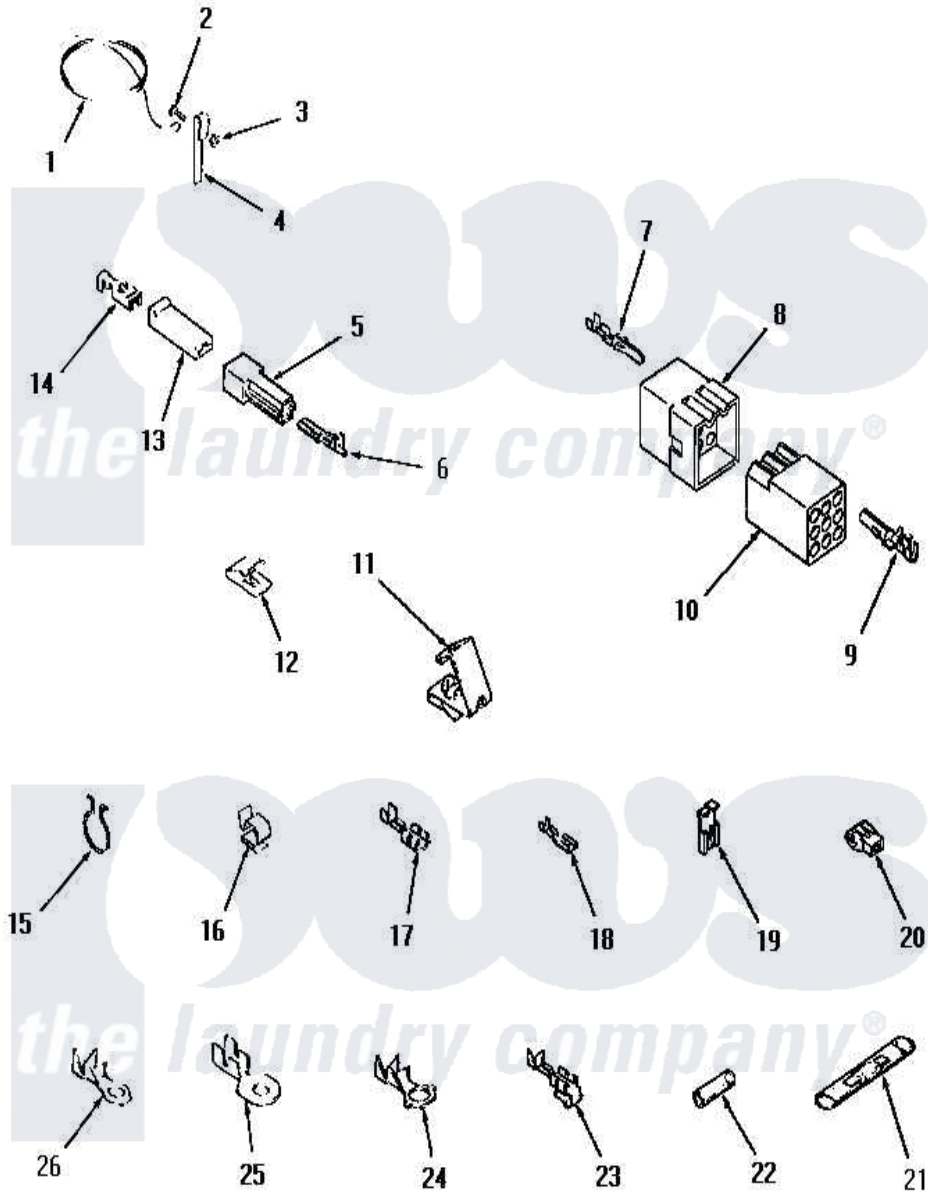

Amana FE3830 12 - WIRE AND TERMINALS

Amana [Residential Amana FE3830 Washer Parts](#) Parts Diagram 12 - WIRE AND TERMINALS
 Click on the part number to view part

| Item | Original Part Number | Replaced By | Status | Part Description |
|------|------------------------|-----------------------|---------------|--|
| 1 | Y21429 | | Not Available | GROUND WIRE |
| 2 | 21431 | | Not Available | ROUND HEAD SCREW |
| 3 | Y20276 | | Not Available | NUT |
| 4 | 21430 | | Not Available | STRAP,GROUND |
| 5 | 90788 | | Not Available | HOUSING,TAB |
| 6 | 00133 | | | Terminal, Tab-1/4 Male |
| 7 | Y00127 | | | Terminal, Pin-1/8 Male |
| 8 | 54522 | | | Plug, Nylon |
| 9 | Y00128 | | | Terminal, Pin-1/8 Femal |
| 10 | 54523 | | Not Available | RECEPTACLE,12 CIRCUIT- |
| 11 | 00158 | | Not Available | GROUND CLIP |
| 12 | 21312 | 51291 | | Clip, Wire |
| 13 | 90789 | | | Connector |
| 14 | Y00115 | | | Lock In Spade Terminal (18 Gaug (1/4 Inch-(1) 18 Gauge Wire) |
| 15 | 51291 | | | Clip, Wire |

| | | | |
|----|------------------------|------------------------|---|
| 16 | 21036 | | Clip, Cable |
| 17 | Y00119 | Not Available | SPADE TERMINAL(18 GAUGE) (1/4 INCH-(1) 18 GAUGE WIRE) |
| 18 | 00112 | | Terminal, Spade-3/16 Fe |
| 19 | Y00120 | | Terminal, Flag-1/4 Fema |
| 20 | 70210 | Not Available | INSULATOR,BLUE |
| 21 | 21091 | Not Available | CONNECTOR TWO 1/4 INCH MALE |
| 22 | Y21365 | 503670 | Sleeve Insulator |
| 23 | Y00114 | | Spade Terminal |
| 24 | Y00113 | Not Available | TERMINAL,RING-1/4 STUD |
| 25 | Y00111 | | Ring Terminal No.10 No.10 18 Gauge Wires Or |
| 26 | 00110 | | No.10 18 Gauge Wire |
| NI | 20680 | Not Available | 18 GAUGE WIRE |
| " | 20679 | Not Available | WIRE, 12 GAUGE |