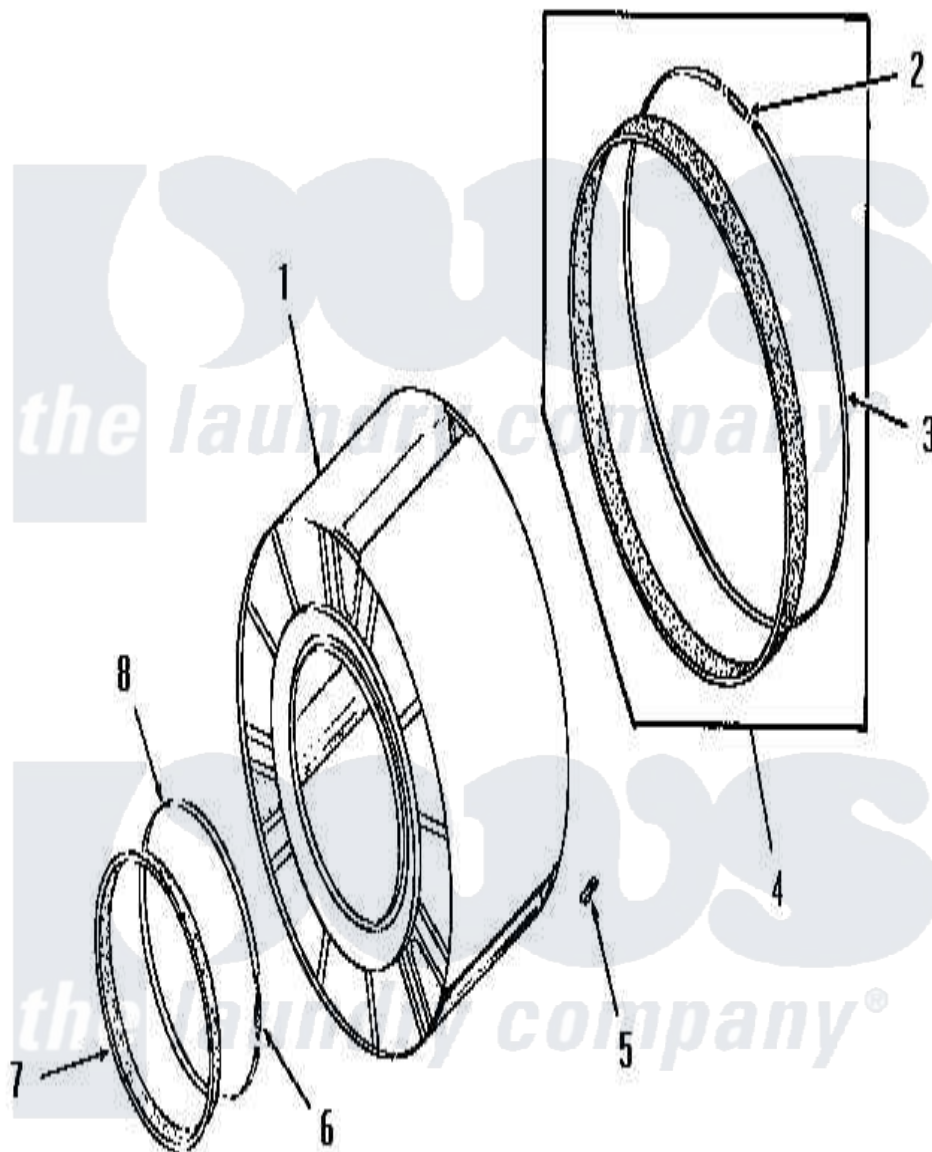

# Amana FE3850 02 - CLOTHES DRUM

Amana [Residential Amana FE3850 Washer Parts](#) Parts Diagram 02 - CLOTHES DRUM  
 Click on the part number to view part

Item	Original Part Number	Replaced By	Status	Part Description
1	<a href="#">53135</a>			Assembly, Drum
2	52130	<a href="#">502496</a>		Adapter, Strain Relief
3	<a href="#">50781</a>			Strap, Seal
4	<a href="#">51883A</a>			Assembly, Seal
5	51201		Not Available	CLIP
6	<a href="#">50168</a>			Spring
7	<a href="#">51881</a>			Seal, Front
8	<a href="#">50169</a>			Strap, Retainer