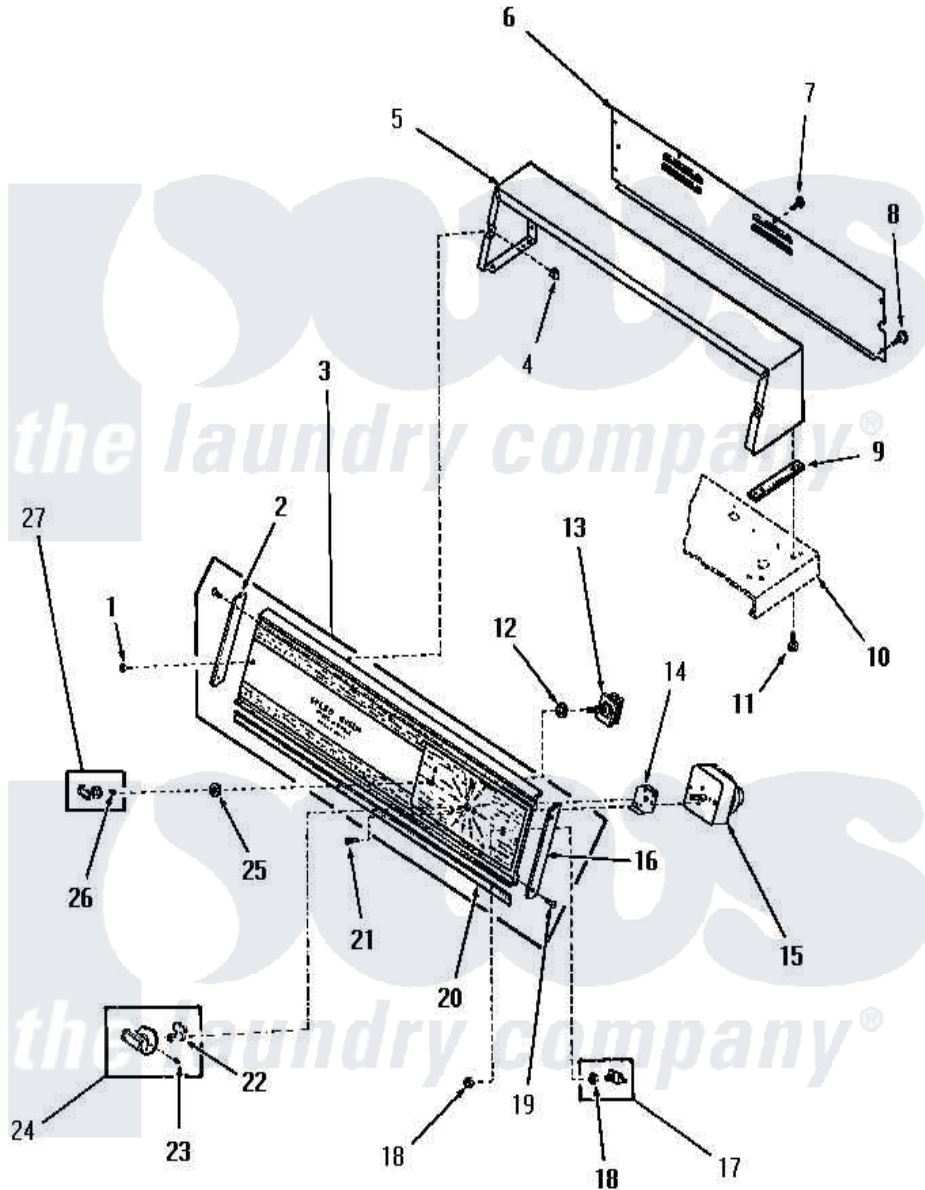

Amana FE3850 03 - CONTROL PANEL, CONTROL HOOD AND CONTROLS

Amana Residential Amana FE3850 Washer Parts Parts Diagram 03 - CONTROL PANEL, CONTROL HOOD AND CONTROLS

[Click on the part number to view part](#)

Item	Original Part Number	Replaced By	Status	Part Description
1	25232		Not Available	SCREW,8AB-18X7/8 OVAL
2	25072		Not Available	END CAP, LEFT
3	0055529		Not Available	RETAINER
4	54038			NUt, Speed U-Type
5	52530W		Not Available	CONTROL HOOD, WHITE
"	52530H		Not Available	CONTROL HOOD, HARVEST GOLD
"	52530A		Not Available	CONTROL HOOD, AVOCADO
6	52539GR		Not Available	CONTROL HOOD REAR COVER, GRAY
7	23222	3177991		Screw
8	25724		Not Available	HEX HEAD SCREW
9	23028		Not Available	GASKET,CONTROL BOX END
10	Y00000000		Not Available	SEE NOTE CABINET TOP
11	23962	W10116760		Screw
12	91176			Lockwasher, 3/8 Intshkp

13	52624	58813P		Switch W/Instructions
14	25966		Not Available	SPACER,TIMER
15	52610		Not Available	TIMER
16	25073		Not Available	END CAP, RIGHT
17	53768	55882P		Assembly- Switch
18	52947			Nut, Hex 15/32-32
19	52864	500226		Screw, 8b-16 x 5/8 Tap
20	Y0053880		Not Available	ACTUATOR, WATER
21	Y0054441		Not Available	NAMEPLATE, HANDLE
22	24283			Indicator, Timer Knob
23	20310		Not Available	SCREW,8-32 X 1/4 HEX S
24	24290		Not Available	ASSY,KNOB-TIMER
25	24205			Nut, Knurled 3/8-24
26	23392		Not Available	CLIP FOR 26816 KNOB
27	24291			Assembly, Knob