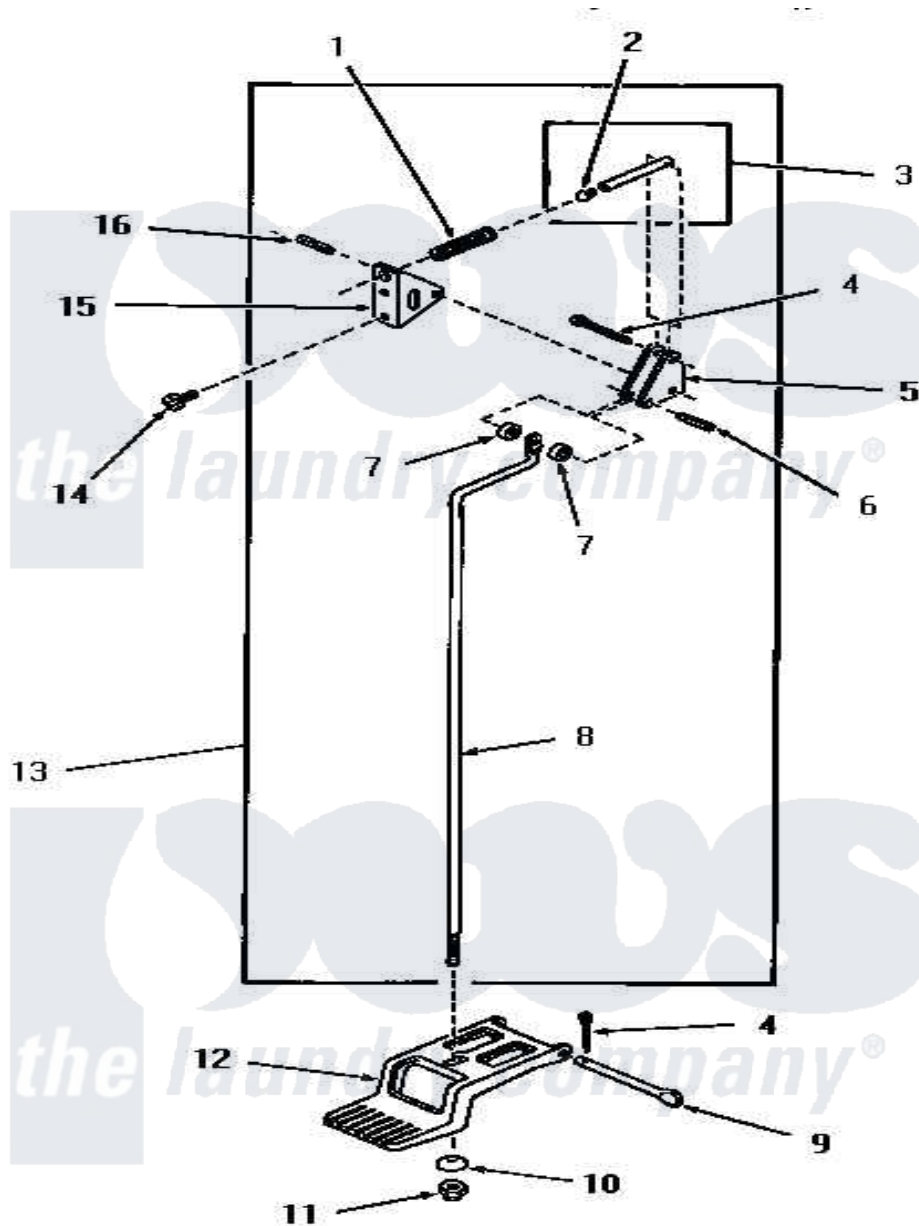

# Amana FE3850 04 - DOOR RELEASE

Amana [Residential Amana FE3850 Washer Parts](#) Parts Diagram 04 - DOOR RELEASE  
 Click on the part number to view part

Item	Original Part Number	Replaced By	Status	Part Description
1	51065		Not Available	DOOR RELEASE SPRING
2	51786		Not Available	PLUG
3	51841		Not Available	DOOR RELEASE PIN ASSEMBLY
4	<a href="#">02578</a>			Pin, Cotter
5	51041		Not Available	DOOR RELEASE LEVER
6	51161		Not Available	PIN,ROLL 1/8 X 3/4
7	<a href="#">51121</a>			Door Release Spacer
8	51837		Not Available	DOOR RELEASE ROD
9	51045		Not Available	PEDAL HINGE PIN
10	51046		Not Available	NYLON WASHER
11	51271		Not Available	NUT
12	<a href="#">51802</a>			Pedal, Foot
13	51844		Not Available	DOOR RELEASE ASSEMBLY
14	51246		Not Available	SCREW
15	51052		Not Available	DOOR RELEASE BRACKET
16	51161		Not Available	PIN,ROLL 1/8 X 3/4