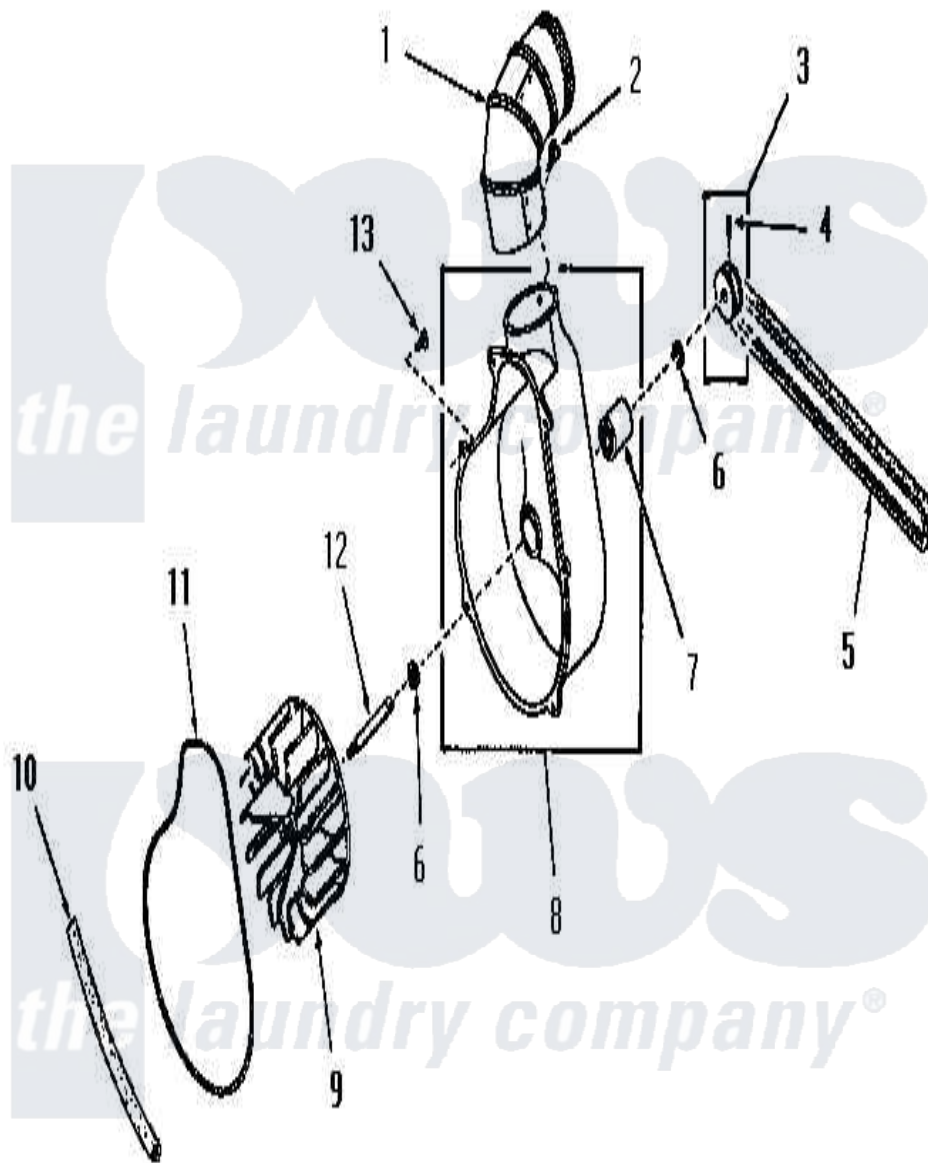

Amana FE3850 05 - EXHAUST FAN

Amana [Residential Amana FE3850 Washer Parts](#) Parts Diagram 05 - EXHAUST FAN
 Click on the part number to view part

Item	Original Part Number	Replaced By	Status	Part Description
1	Y0052707	31986601B		Switch, Rocker
2	23222	3177991		Screw
3	53521		Not Available	ASSY,PULLEY
4	02771			Screw, 1/4-20 x 3/8 Hex S
5	51994			Belt
6	52549			Washer, 501 ID X3/4 Odx
7	51991		Not Available	BEARING
8	51946		Not Available	HOUSING,BLOWER
9	90585		Not Available	IMPELLER
10	51790			Seal
11	51791			Gasket, Housing
12	53519		Not Available	EXHAUST FAN SHAFT
13	51784		Not Available	SCREW, 10B-16 X 1/2 HEX