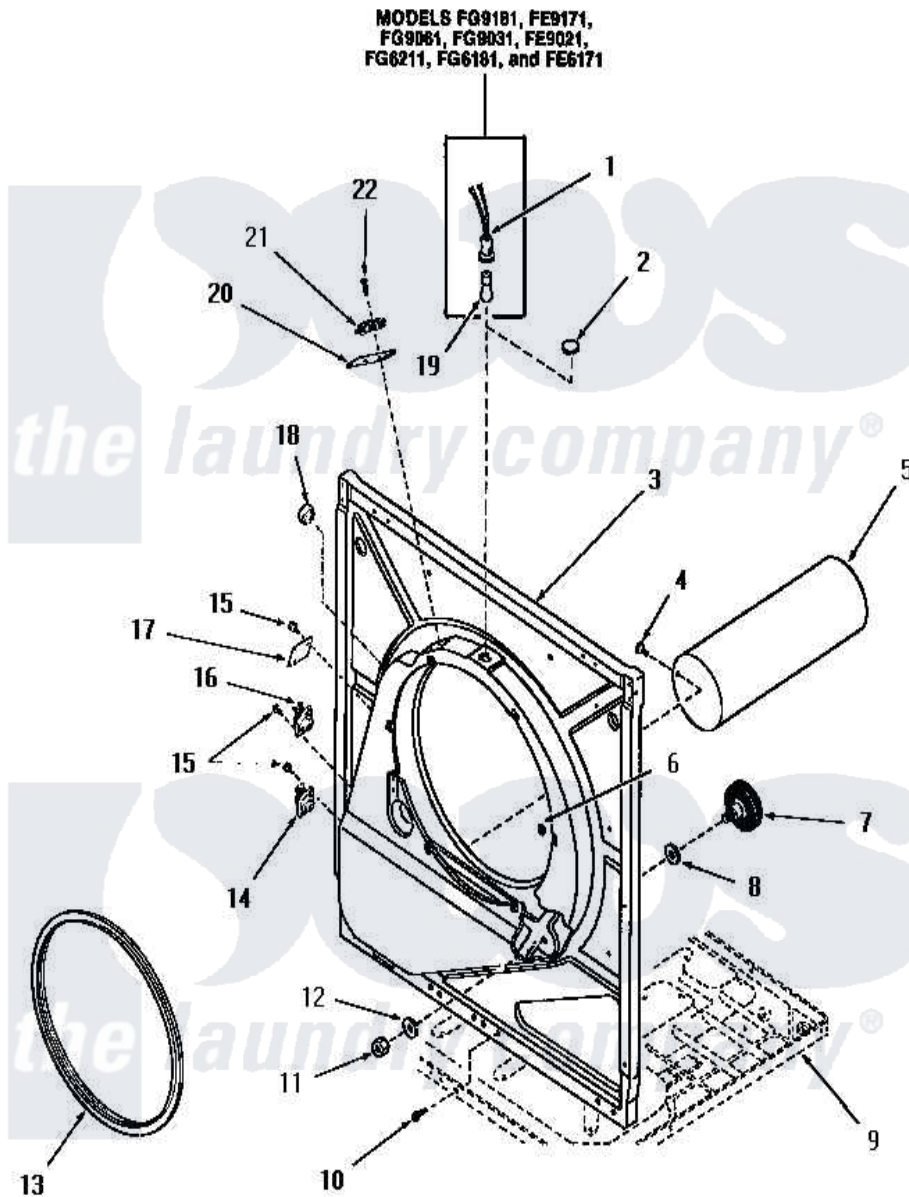

# Amana FE3850 06 - FRONT FRAME AND AIR SHROUD

Amana Residential Amana FE3850 Washer Parts Parts Diagram 06 - FRONT FRAME AND AIR SHROUD  
 Click on the part number to view part

Item	Original Part Number	Replaced By	Status	Part Description
1	Y0054609	<a href="#">M0270519</a>		Washer
2	54610		Not Available	PLUG BUTTON
3	51850		Not Available	FRONT FRAME AND AIR SHROUD
4	52150	<a href="#">489464</a>		Screw
5	51821		Not Available	EXHAUST DUCT
6	52865		Not Available	SPEED NUT
7	53555	<a href="#">56285</a>		Roller Cylinder
8	<a href="#">52123</a>			Washer
9	Y00000000		Not Available	SEE NOTE FRAME BASE
10	25723	<a href="#">27001200</a>		Screw
11	52124		Not Available	NUT
12	<a href="#">52122</a>			Washer
13	51789	<a href="#">660658</a>		Clamp, Motor Mounting 343481 685441
14	<a href="#">54736</a>			Thermostat
15	23222	<a href="#">3177991</a>		Screw

16	<a href="#">54737</a>		Thermostat
17	52550	Not Available	COVER PLATE
18	Y0053719	Not Available	CAPILLARY & SUCTION LINE ASSY
19	Y54608	<a href="#">31001575</a>	Bulb, Cylinder Light
20	<a href="#">52112</a>		Insulation
21	Y51143	Not Available	SWITCH
22	<a href="#">51783</a>		Screw, 6b-20 X 7/8 HeX