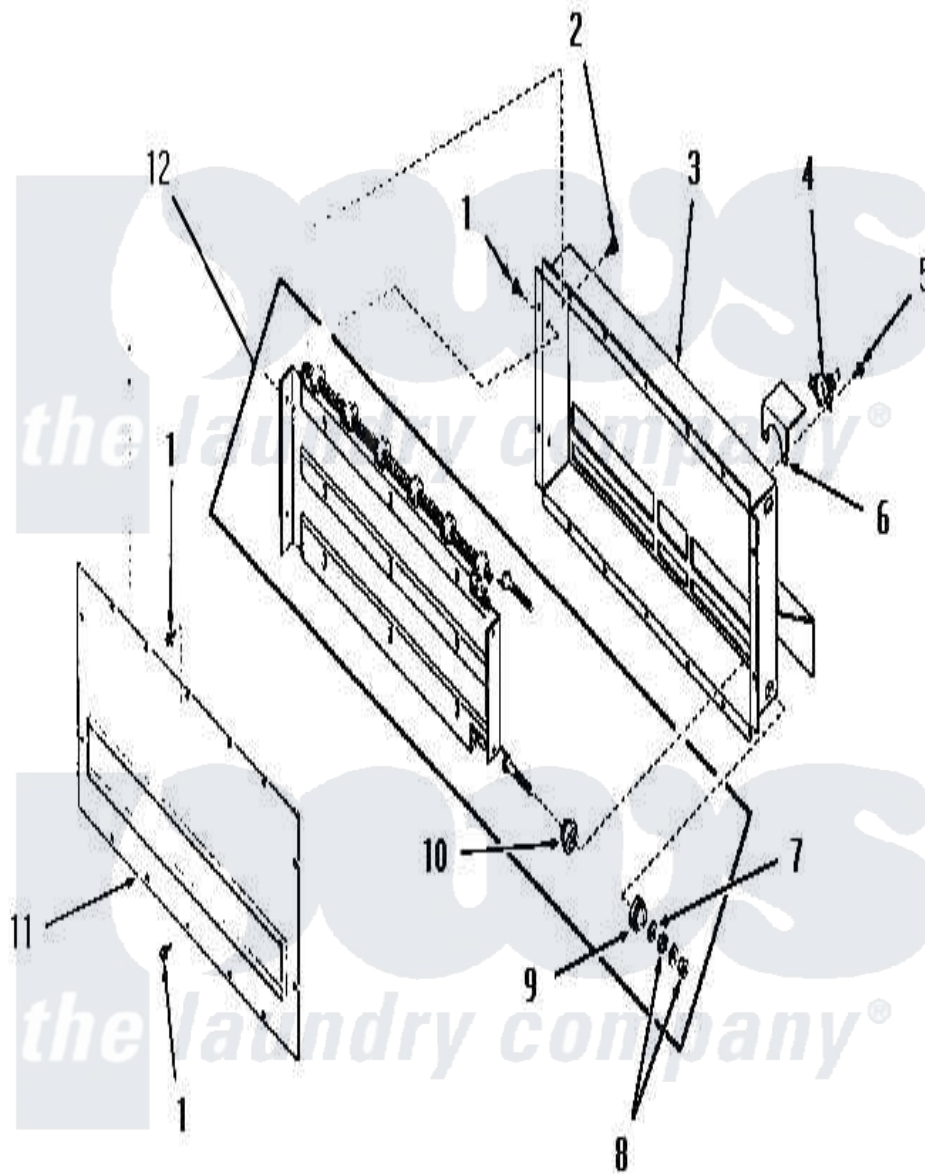

Amana FE3850 07 - HEATER BOX

Amana [Residential Amana FE3850 Washer Parts](#) Parts Diagram 07 - HEATER BOX
 Click on the part number to view part

Item	Original Part Number	Replaced By	Status	Part Description
1	51780	3390631		Screw, 10-16 X 3/8
2	25723	27001200		Screw
3	Y51876		Not Available	HEATER BOX AND SHIELD
4	55523			Thermostat
5	23222	3177991		Screw
6	52117		Not Available	THERMOSTAT SHIELD
7	54523		Not Available	RECEPTACLE,12 CIRCUIT-
8	54531		Not Available	NUT
9	51145		Not Available	INSULATOR
10	51146			Insulator
11	51867		Not Available	HEATER BOX COVER PLATE
12	Y52626		Not Available	ELEMENT,HEATER-240V
"	52608		Not Available	ELEMENT,HEATER-230V
"	52306		Not Available	ELEMENT,HEATER-208V