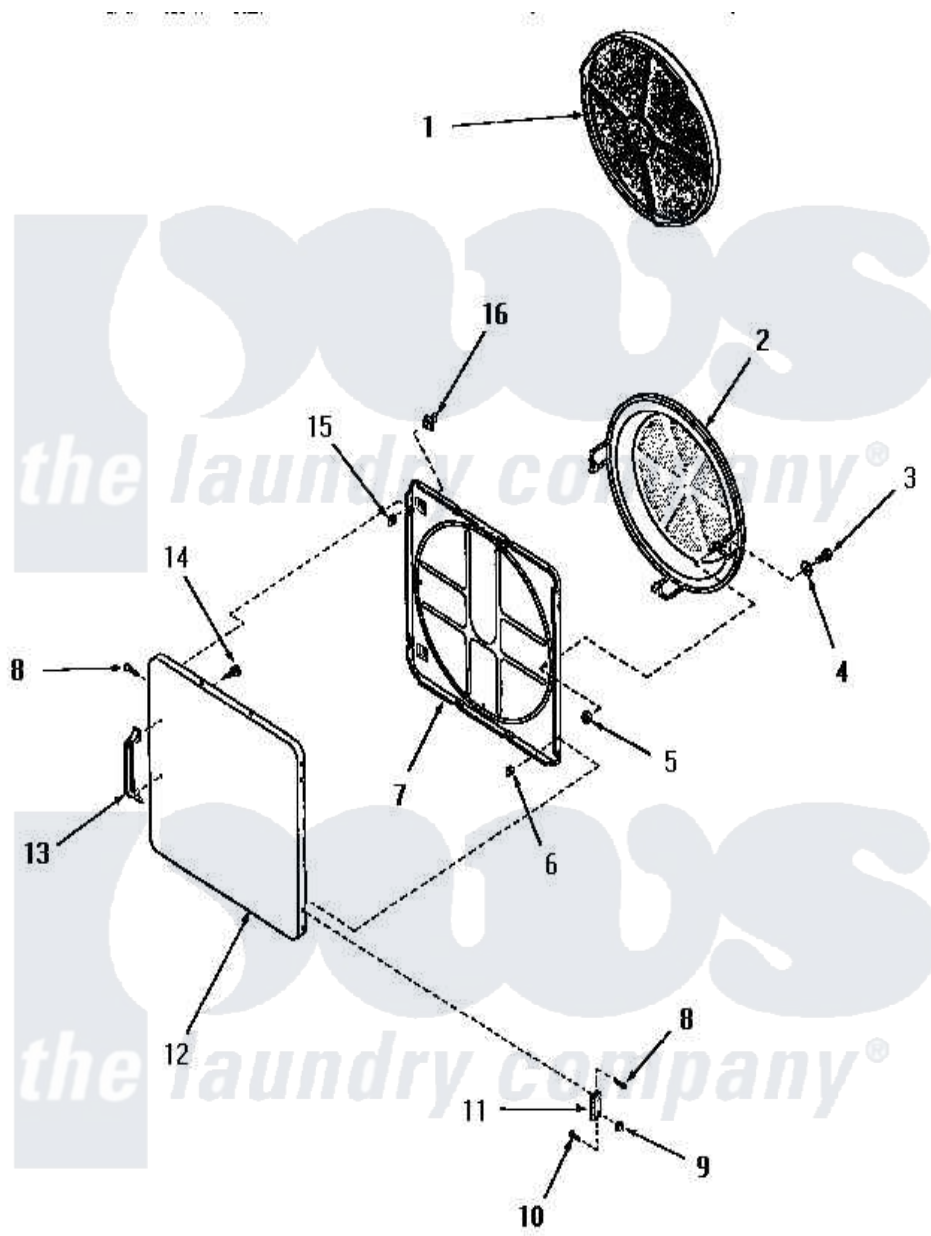

Amana FE3850 08 - LOADING DOOR

Amana [Residential Amana FE3850 Washer Parts](#) Parts Diagram 08 - LOADING DOOR
 Click on the part number to view part

Item	Original Part Number	Replaced By	Status	Part Description
1	53002		Not Available	NO LONGER AVAILABLE
2	54731	54-731		Bake Element
3	02422			Screw, 1/4-20 X 1/2 HeX
4	Q6275		Not Available	WASHER
5	52566	27001225		Nut, Jam Mid Lock 1/4-20
6	52865		Not Available	SPEED NUT
7	54665	54-665		Bake Element
8	52864	500226		Screw, 8b-16 x 5/8 Tap
9	51236	488130		Nut
10	22649			Screw, 8-32 X 13/32 Fl
11	70014			Hinge
12	52489A		Not Available	OUTER DOOR PANEL, AVOCADO
"	52489C		Not Available	OUTER DOOR PANEL, COPPERTONE
"	52489H		Not Available	OUTER DOOR PANEL, HARVEST GOLD

"	52489W		Not Available	OUTER DOOR PANEL, WHITE
13	54068	61925		Pull Door Commercial Black
14	52150	489464		Screw
15	52865		Not Available	SPEED NUT
16	54661	LA-1003		Door Catch Kit