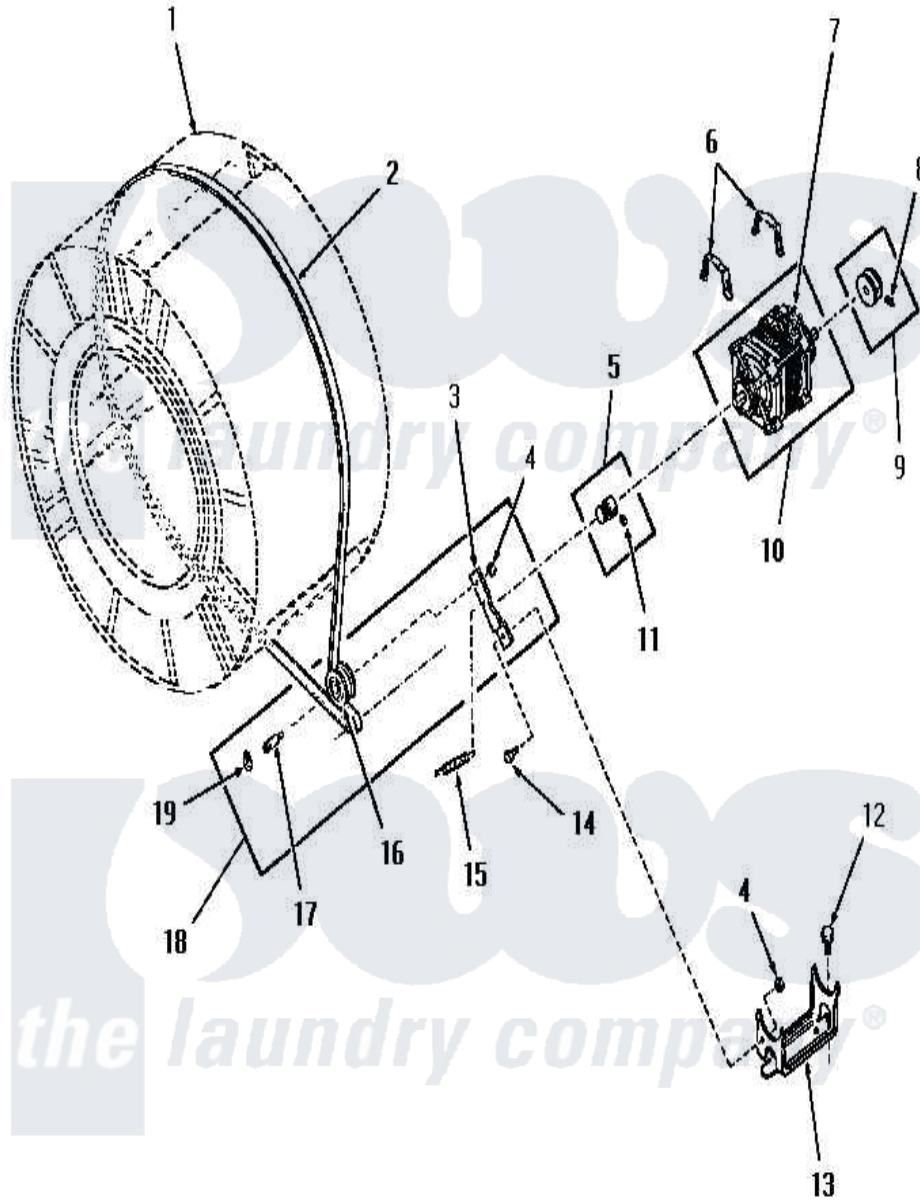

Amana FE3850 09 - MOTOR, IDLER AND BELT

Amana Residential Amana FE3850 Washer Parts Parts Diagram 09 - MOTOR, IDLER AND BELT
 Click on the part number to view part

Item	Original Part Number	Replaced By	Status	Part Description
1	Y00000000		Not Available	SEE NOTE CLOTHES DRUM
2	52556			Belt
3	54410		Not Available	LEVER, IDLER
4	52566	27001225		Nut, Jam Mid Lock 1/4-20
5	52593		Not Available	ASSY, MOTOR PULLEY
6	51789	660658		Clamp, Motor Mounting 343481 685441
7	Y00000000		Not Available	SEE NOTE MOTOR SWITCH, WESTINGHOUSE - (NOT REPLACEABLE)
"	53226		Not Available	SWITCH, MOTOR
"	53249		Not Available	SWITCH
8	02771			Screw, 1/4-20 x 3/8 Hex S
9	53522			Pulley, Motor
10	52697		Not Available	MOTOR
11	52906		Not Available	SETSCREW
12	23928		Not Available	CAP SCREW AND LOCKWASHER

13	51824	Not Available	MOUNT,MOTOR
14	52567		Bolt, Shoulder
15	52323		Spring
16	Y54414		Assembly, Wheel And Bearing
17	54411	Not Available	SHAFT,IDLER LEVER
18	54415	Not Available	LEVER,IDLER
19	23748		Ring, Retaining