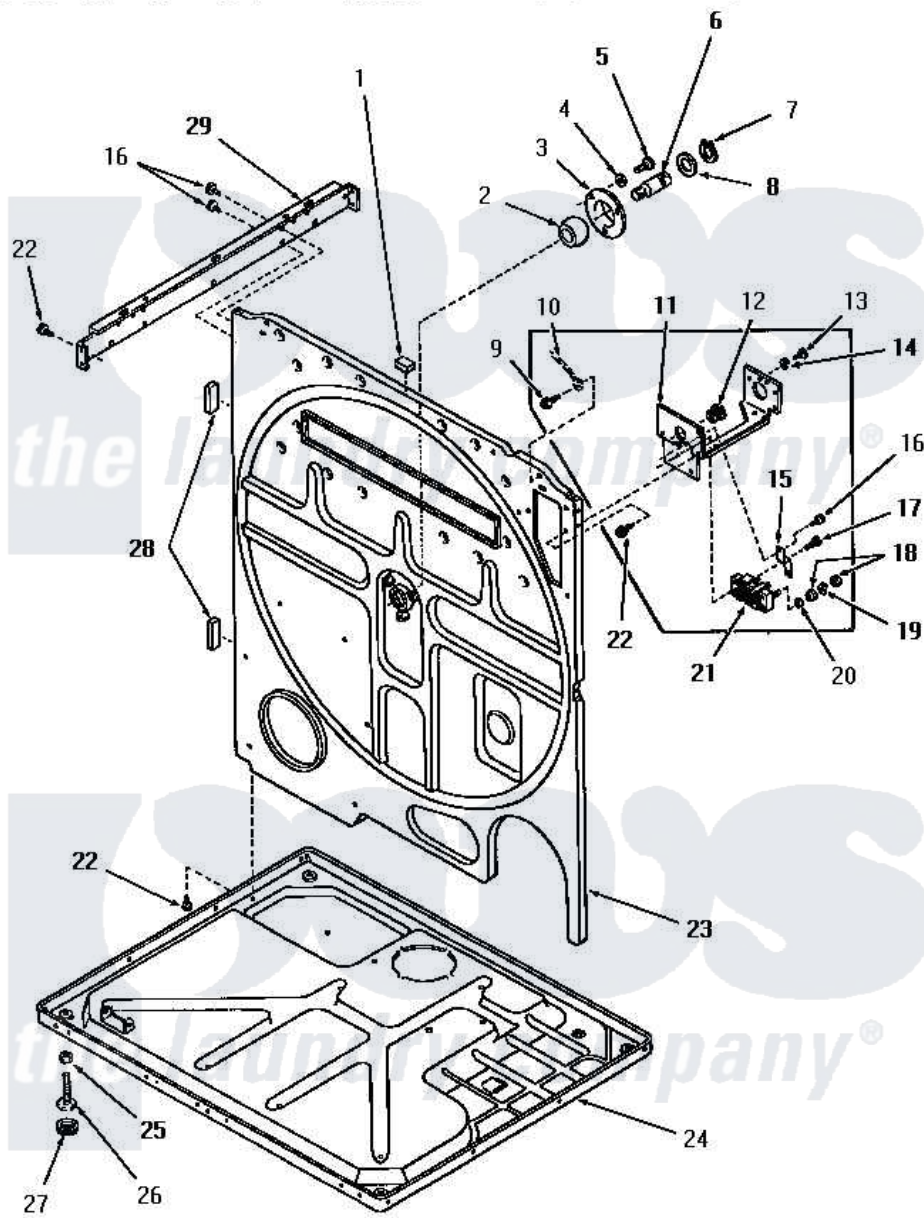

Amana FE3850 11 - REAR FRAME AND FRAME BASE

Amana Residential Amana FE3850 Washer Parts Parts Diagram 11 - REAR FRAME AND FRAME BASE
 Click on the part number to view part

Item	Original Part Number	Replaced By	Status	Part Description
1	54024		Not Available	BUMPER
2	Y52079			Bearing, Drum Shaft
3	51826		Not Available	COVER,BEARING
4	03189			LoCkwasher, 1/4 Std-C P
5	53589	8204624		Bolt
6	53132		Not Available	SHAFT,DRUM
7	70061			Ring, Retaining
8	Y52564			Washer
9	51784		Not Available	SCREW,10B-16 X 1/2 HEX
10	Y00000000		Not Available	SEE NOTE GROUND WIRE, GREEN
11	Y52110		Not Available	TERMINAL BLOCK BRACKET
12	52113			Relief, Strain
13	52909			Screw, 10B-16 X 1/2 HeX
14	51474		Not Available	WASHER,13/64IDX1/2ODX.
15	53950		Not Available	STRAP,GROUND
16	51780	3390631		Screw, 10-16 X 3/8

17	Q6535		Not Available	SCREW, 10B-16 X 3/4 ROU
18	Q6163		Not Available	NUT
19	51474		Not Available	WASHER, 13/64IDX1/2ODX.
20	Q6623		Not Available	WASHER
21	50854	33001244		Block, Terminal
22	25723	27001200		Screw
23	52574		Not Available	FRAME, REAR
24	Y52572		Not Available	FRAME BASE
25	52794	62739		Nut, Lock
26	Y52696	Y305086		Adjustable Leg And Nut
27	70282	Y314137		Foot, Rubber
28	20354		Not Available	BUMPER PAD
29	51818		Not Available	SUPPORT CHANNEL, RIGHT OR LEFT