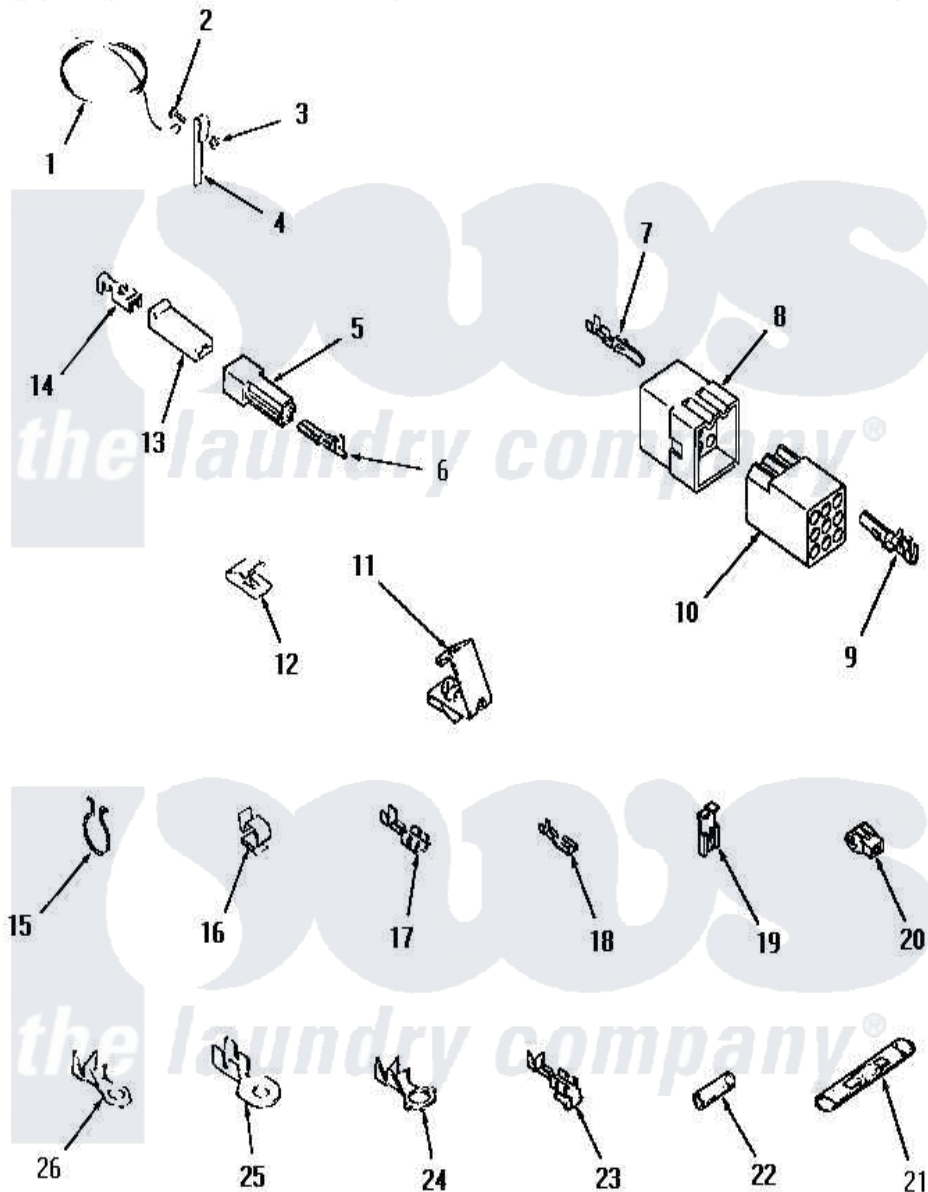

Amana FE3850 12 - WIRE AND TERMINALS

Amana [Residential Amana FE3850 Washer Parts](#) Parts Diagram 12 - WIRE AND TERMINALS
 Click on the part number to view part

Item	Original Part Number	Replaced By	Status	Part Description
1	Y21429		Not Available	GROUND WIRE
2	21431		Not Available	ROUND HEAD SCREW
3	Y20276		Not Available	NUT
4	21430		Not Available	STRAP,GROUND
5	90788		Not Available	HOUSING,TAB
6	00133			Terminal, Tab-1/4 Male
7	Y00127			Terminal, Pin-1/8 Male
8	54522			Plug, Nylon
9	Y00128			Terminal, Pin-1/8 Femal
10	54523		Not Available	RECEPTACLE,12 CIRCUIT-
11	00158		Not Available	GROUND CLIP
12	21312	51291		Clip, Wire
13	90789			Connector
14	Y00115			Lock In Spade Terminal (18 Gaug (1/4 Inch-(1) 18 Gauge Wire)
15	51291			Clip, Wire

16	21036		Clip, Cable
17	Y00119	Not Available	SPADE TERMINAL(18 GAUGE) (1/4 INCH-(1) 18 GAUGE WIRE)
18	00112		Terminal, Spade-3/16 Fe
19	Y00120		Terminal, Flag-1/4 Fema
20	70210	Not Available	INSULATOR,BLUE
21	21091	Not Available	CONNECTOR TWO 1/4 INCH MALE
22	Y21365	503670	Sleeve Insulator
23	Y00114		Spade Terminal
24	Y00113	Not Available	TERMINAL,RING-1/4 STUD
25	Y00111		Ring Terminal No.10 No.10 18 Gauge Wires Or
26	00110		No.10 18 Gauge Wire
NI	20680	Not Available	18 GAUGE WIRE
"	20679	Not Available	WIRE, 12 GAUGE