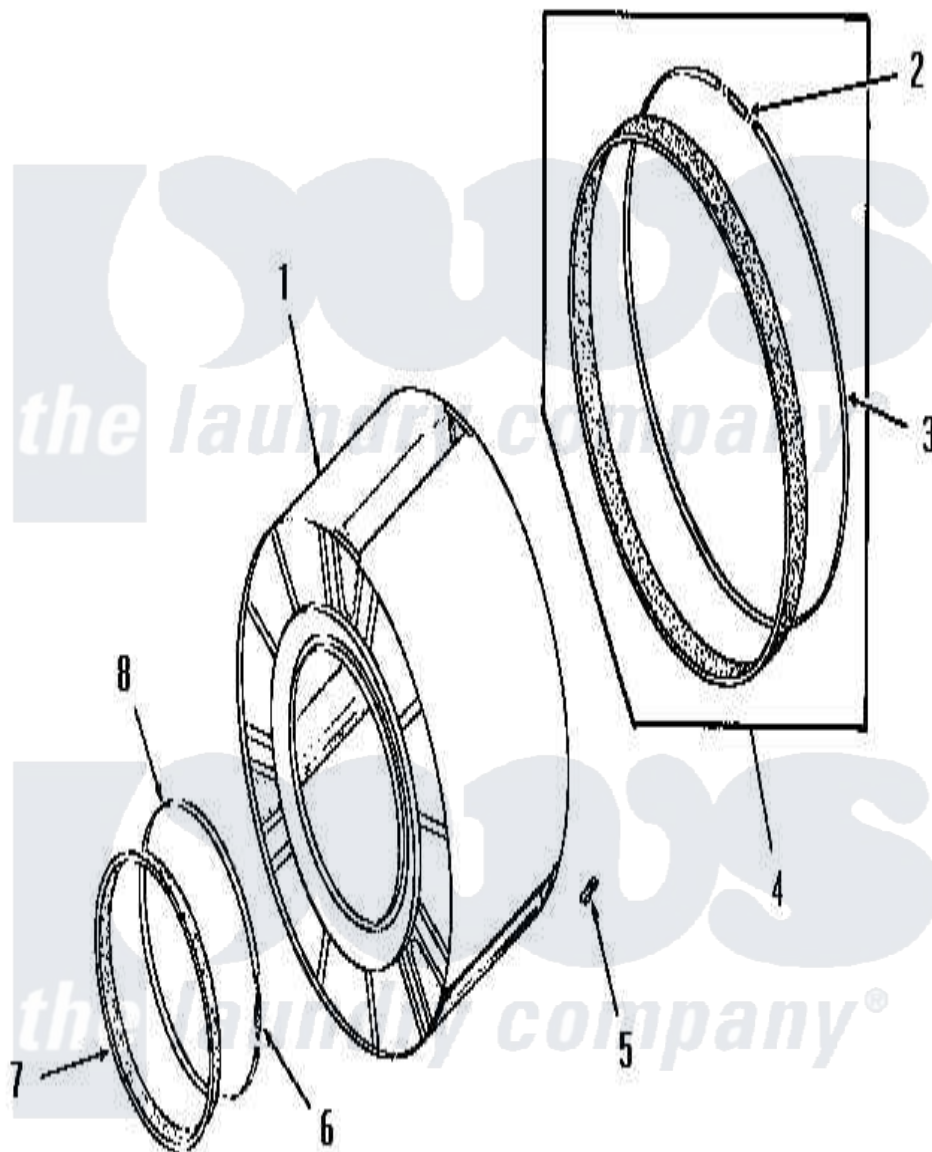

Amana FE3851 02 - CLOTHES DRUM

Amana [Residential Amana FE3851 Washer Parts](#) Parts Diagram 02 - CLOTHES DRUM
 Click on the part number to view part

Item	Original Part Number	Replaced By	Status	Part Description
1	53137	53137ENG		50/50 Solder
2	52130	502496		Adapter, Strain Relief
3	50781			Strap, Seal
4	51883A			Assembly, Seal
5	51201		Not Available	CLIP
6	50168			Spring
7	51881			Seal, Front
8	50169			Strap, Retainer