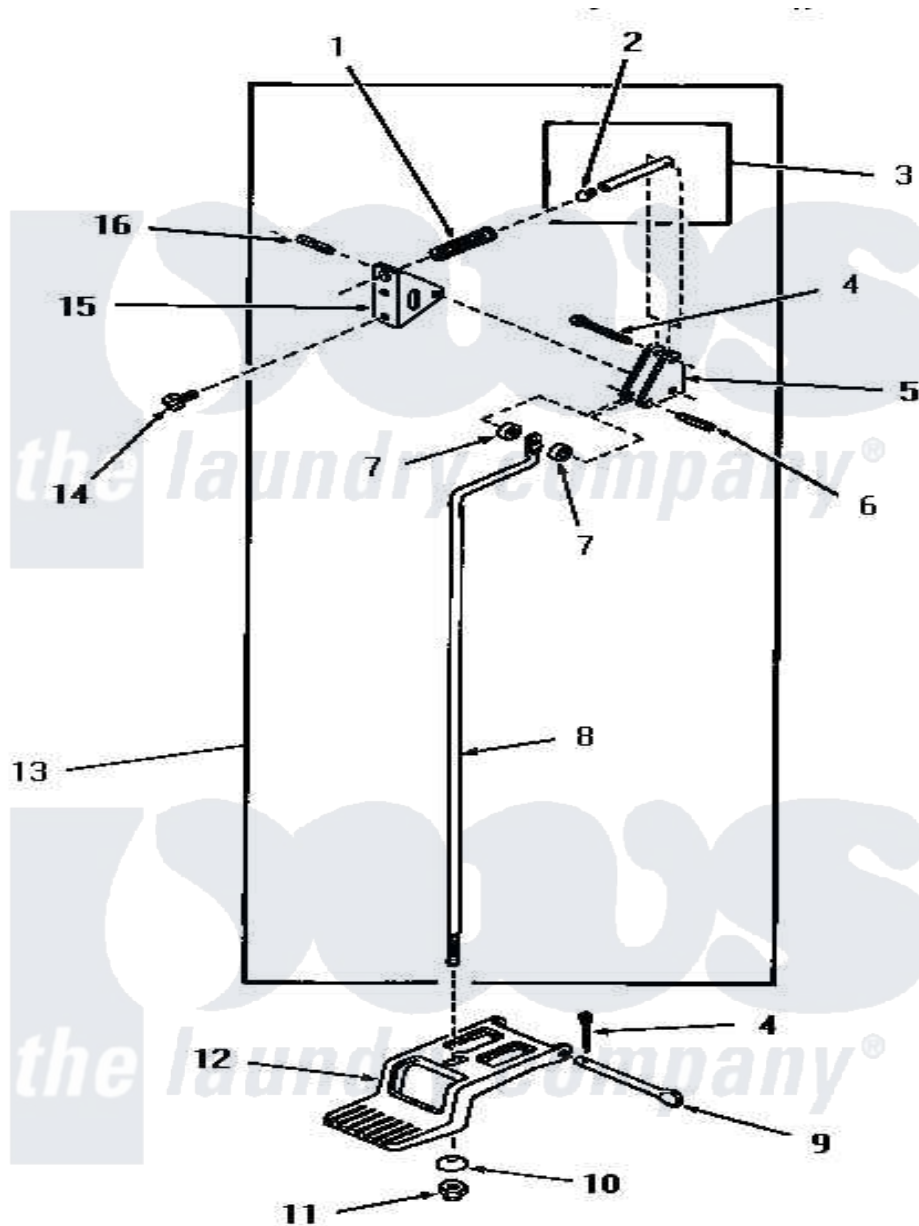

# Amana FE3851 04 - DOOR RELEASE

Amana Residential Amana FE3851 Washer Parts Parts Diagram 04 - DOOR RELEASE  
 Click on the part number to view part

Item	Original Part Number	Replaced By	Status	Part Description
1	51065		Not Available	DOOR RELEASE SPRING
2	51786		Not Available	PLUG
3	51841		Not Available	DOOR RELEASE PIN ASSEMBLY
4	<a href="#">02578</a>			Pin, Cotter
5	51041		Not Available	DOOR RELEASE LEVER
6	51161		Not Available	PIN,ROLL 1/8 X 3/4
7	<a href="#">51121</a>			Door Release Spacer
8	51837		Not Available	DOOR RELEASE ROD
9	51045		Not Available	PEDAL HINGE PIN
10	51046		Not Available	NYLON WASHER
11	51271		Not Available	NUT
12	<a href="#">51802</a>			Pedal, Foot
13	51844		Not Available	DOOR RELEASE ASSEMBLY
14	51246		Not Available	SCREW
15	51052		Not Available	DOOR RELEASE BRACKET
16	51161		Not Available	PIN,ROLL 1/8 X 3/4