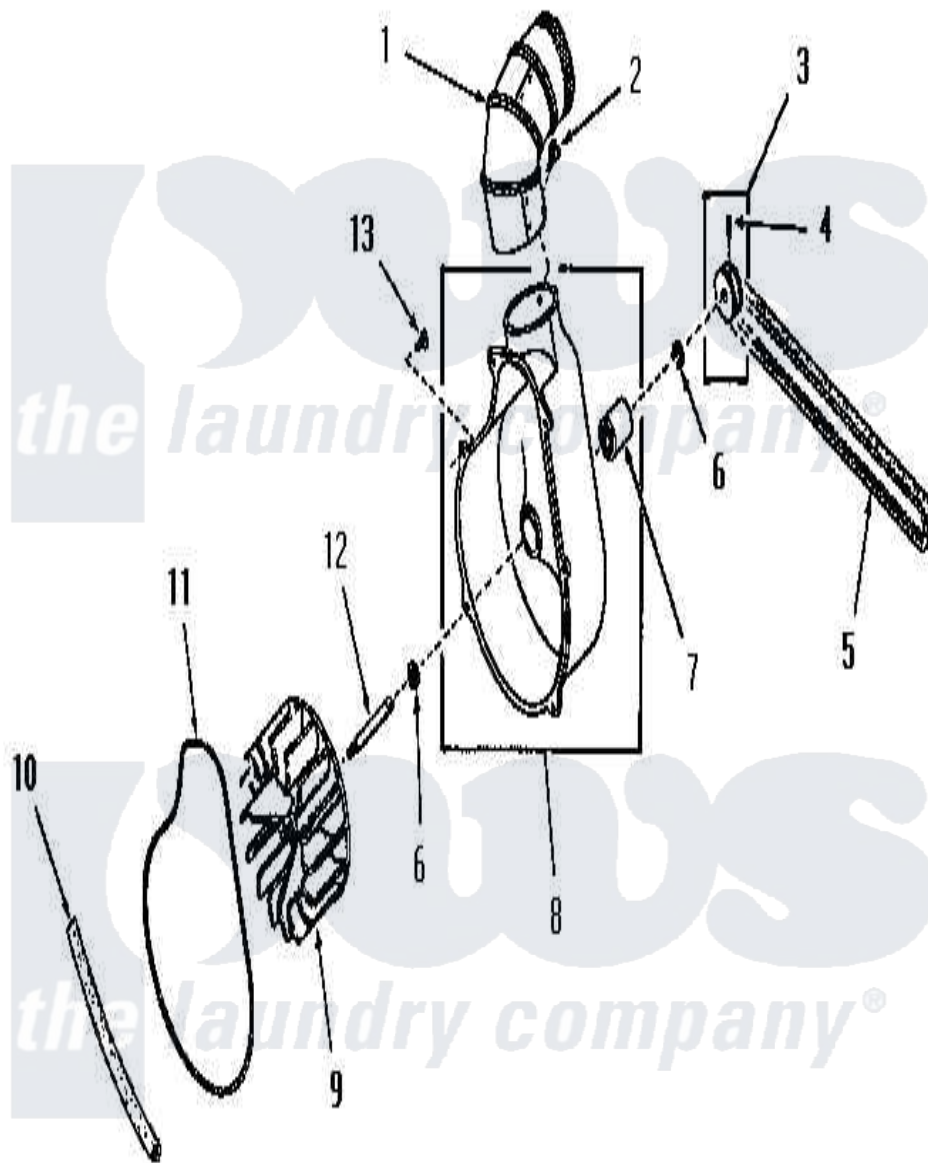

# Amana FE3851 05 - EXHAUST FAN

Amana Residential Amana FE3851 Washer Parts Parts Diagram 05 - EXHAUST FAN

Click on the part number to view part

Item	Original Part Number	Replaced By	Status	Part Description
1	Y0052707	<a href="#">31986601B</a>		Switch, Rocker
2	23222	<a href="#">3177991</a>		Screw
3	53521		Not Available	ASSY,PULLEY
4	<a href="#">02771</a>			Screw, 1/4-20 x 3/8 Hex S
5	<a href="#">51994</a>			Belt
6	<a href="#">52549</a>			Washer, 501 ID X3/4 Odx
7	51991		Not Available	BEARING
8	51946		Not Available	HOUSING,BLOWER
9	90585		Not Available	IMPELLER
10	<a href="#">51790</a>			Seal
11	<a href="#">51791</a>			Gasket, Housing
12	53519		Not Available	EXHAUST FAN SHAFT
13	51784		Not Available	SCREW, 10B-16 X 1/2 HEX