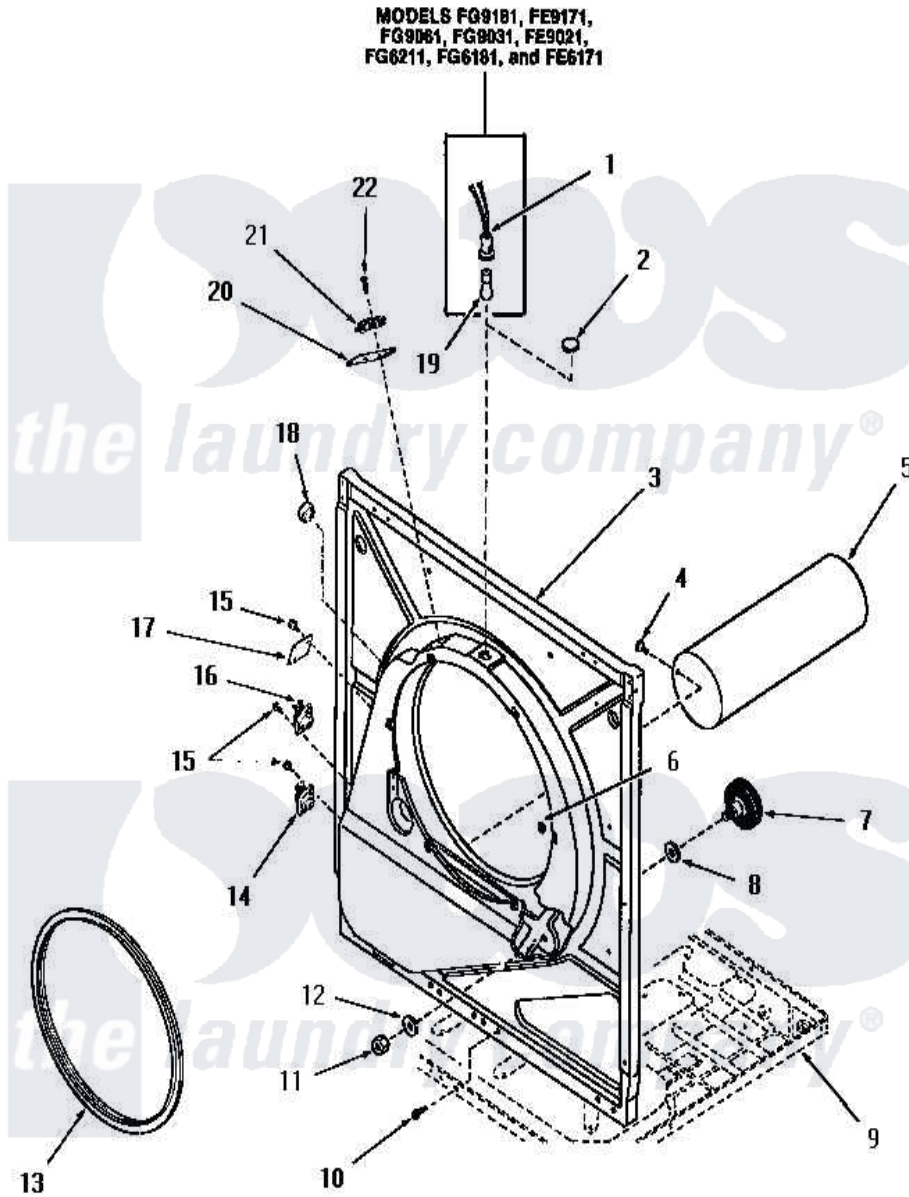

Amana FE3851 06 - FRONT FRAME AND AIR SHROUD

Amana Residential Amana FE3851 Washer Parts Parts Diagram 06 - FRONT FRAME AND AIR SHROUD
 Click on the part number to view part

Item	Original Part Number	Replaced By	Status	Part Description
1	Y0054609	M0270519		Washer
2	54610		Not Available	PLUG BUTTON
3	51850		Not Available	FRONT FRAME AND AIR SHROUD
4	52150	489464		Screw
5	51821		Not Available	EXHAUST DUCT
6	52865		Not Available	SPEED NUT
7	53555	56285		Roller Cylinder
8	52123			Washer
9	Y00000000		Not Available	SEE NOTE FRAME BASE
10	25723	27001200		Screw
11	52124		Not Available	NUT
12	52122			Washer
13	51789	660658		Clamp, Motor Mounting 343481 685441
14	54736			Thermostat
15	23222	3177991		Screw

16	54737		Thermostat
17	52550	Not Available	COVER PLATE
18	Y0053719	Not Available	CAPILLARY & SUCTION LINE ASSY
19	Y54608	31001575	Bulb, Cylinder Light
20	52112		Insulation
21	Y51143	Not Available	SWITCH
22	51783		Screw, 6b-20 X 7/8 HeX