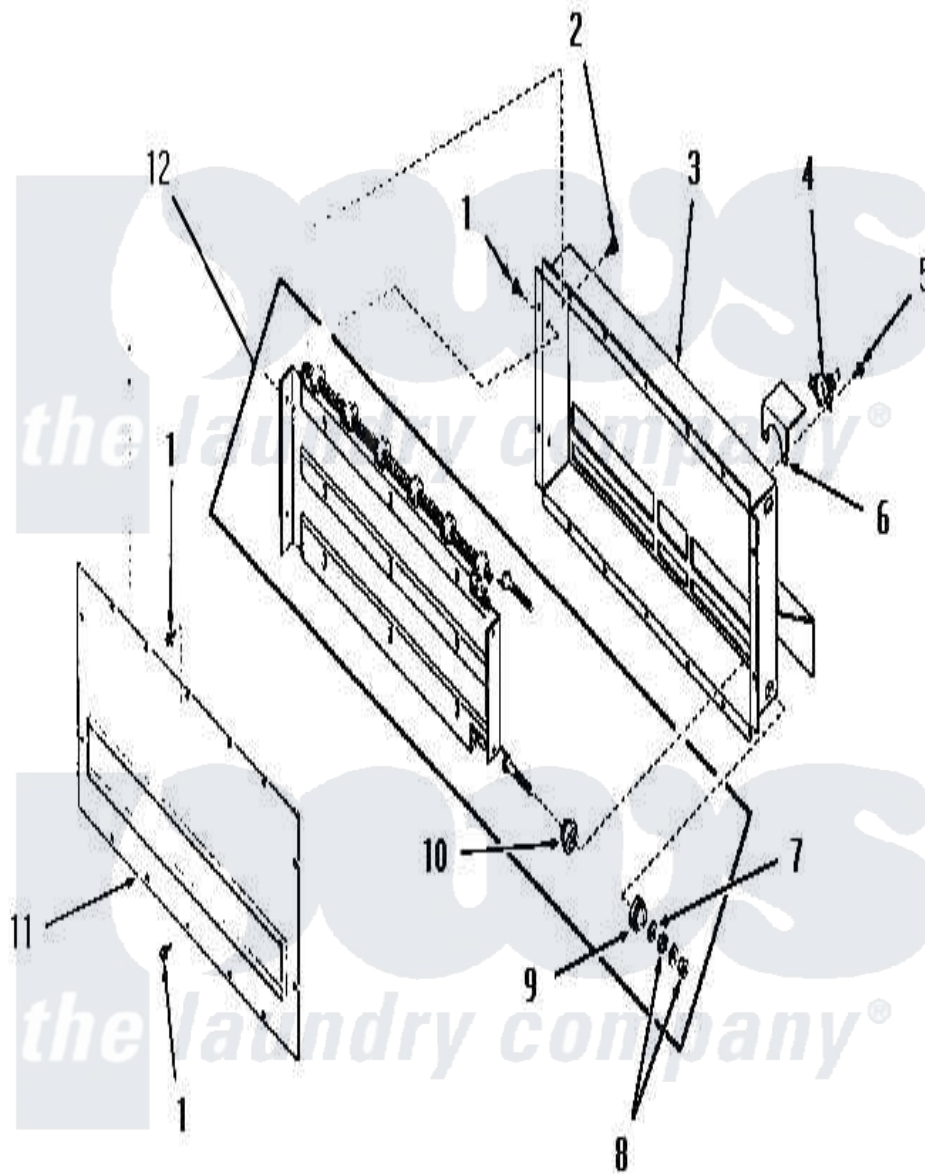

# Amana FE3851 07 - HEATER BOX

Amana [Residential Amana FE3851 Washer Parts](#) Parts Diagram 07 - HEATER BOX  
 Click on the part number to view part

Item	Original Part Number	Replaced By	Status	Part Description
1	51780	<a href="#">3390631</a>		Screw, 10-16 X 3/8
2	25723	<a href="#">27001200</a>		Screw
3	Y51876		Not Available	HEATER BOX AND SHIELD
4	<a href="#">55523</a>			Thermostat
5	23222	<a href="#">3177991</a>		Screw
6	52117		Not Available	THERMOSTAT SHIELD
7	54523		Not Available	RECEPTACLE, 12 CIRCUIT-
8	54531		Not Available	NUT
9	51145		Not Available	INSULATOR
10	<a href="#">51146</a>			Insulator
11	51867		Not Available	HEATER BOX COVER PLATE
12	Y52626		Not Available	ELEMENT, HEATER-240V
"	52608		Not Available	ELEMENT, HEATER-230V
"	52306		Not Available	ELEMENT, HEATER-208V