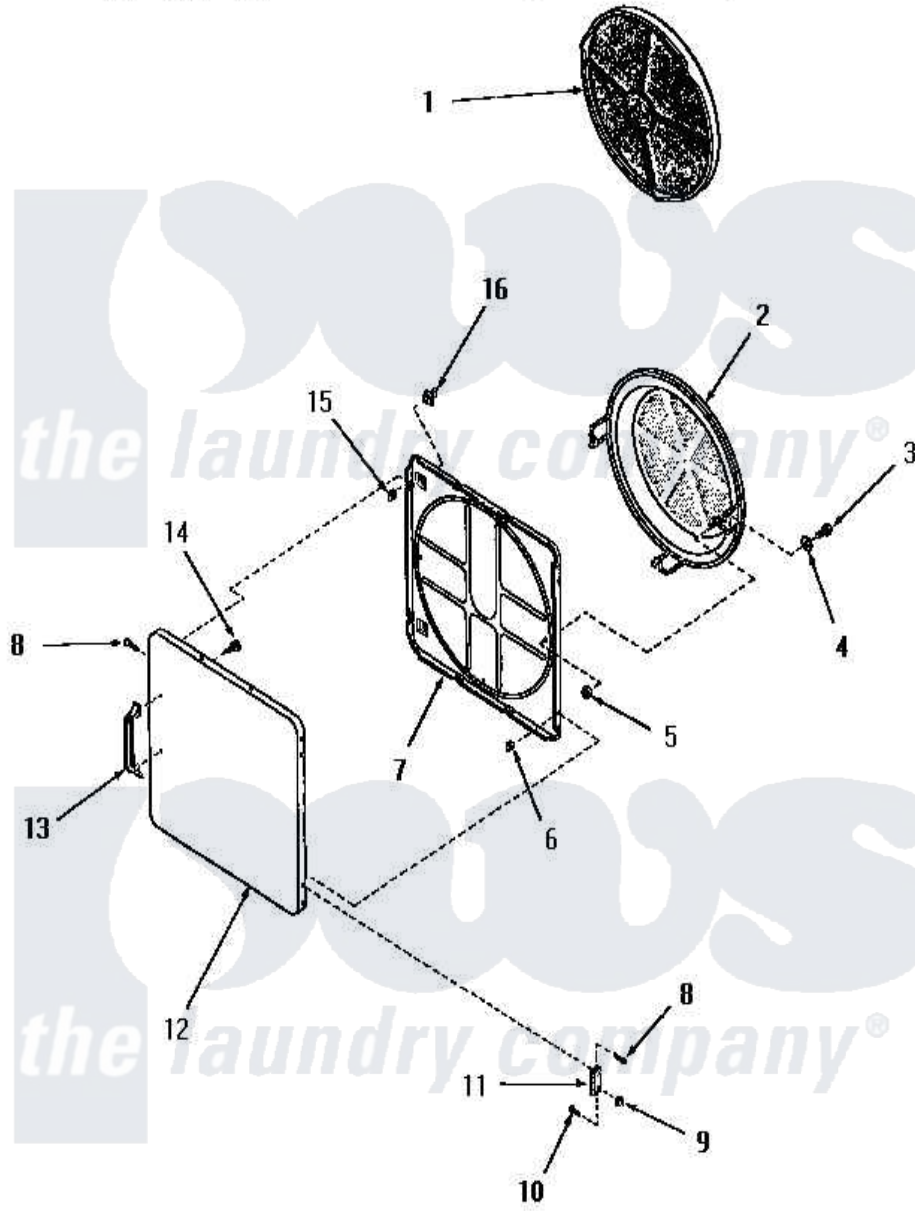

Amana FE3851 08 - LOADING DOOR

Amana [Residential Amana FE3851 Washer Parts](#) Parts Diagram 08 - LOADING DOOR
 Click on the part number to view part

Item	Original Part Number	Replaced By	Status	Part Description
1	53002		Not Available	NO LONGER AVAILABLE
2	54731	54-731		Bake Element
3	02422			Screw, 1/4-20 X 1/2 HeX
4	Q6275		Not Available	WASHER
5	52566	27001225		Nut, Jam Mid Lock 1/4-20
6	52865		Not Available	SPEED NUT
7	54665	54-665		Bake Element
8	52864	500226		Screw, 8b-16 x 5/8 Tap
9	51236	488130		Nut
10	22649			Screw, 8-32 X 13/32 FI
11	70014			Hinge
12	52489A		Not Available	OUTER DOOR PANEL, AVOCADO
"	52489C		Not Available	OUTER DOOR PANEL, COPPERTONE
"	52489H		Not Available	OUTER DOOR PANEL, HARVEST GOLD

"	52489W		Not Available	OUTER DOOR PANEL, WHITE
13	54068	61925		Pull Door Commercial Black
14	52150	489464		Screw
15	52865		Not Available	SPEED NUT
16	54661	LA-1003		Door Catch Kit