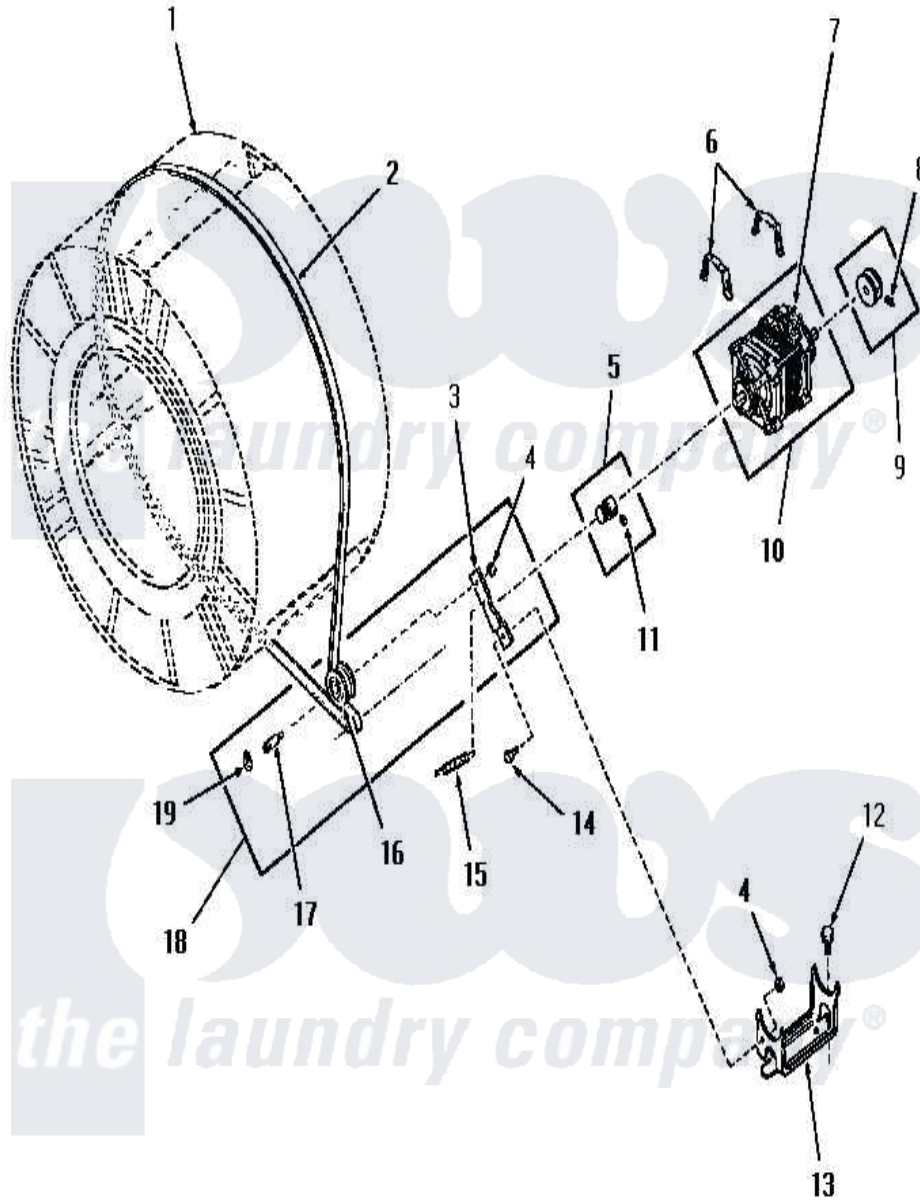

# Amana FE3851 09 - MOTOR, IDLER AND BELT

Amana Residential Amana FE3851 Washer Parts Parts Diagram 09 - MOTOR, IDLER AND BELT  
 Click on the part number to view part

Item	Original Part Number	Replaced By	Status	Part Description
1	Y00000000		Not Available	SEE NOTE CLOTHES DRUM
2	<a href="#">52556</a>			Belt
3	54410		Not Available	LEVER, IDLER
4	52566	<a href="#">27001225</a>		Nut, Jam Mid Lock 1/4-20
5	52593		Not Available	ASSY, MOTOR PULLEY
6	51789	<a href="#">660658</a>		Clamp, Motor Mounting 343481 685441
7	Y00000000		Not Available	SEE NOTE MOTOR SWITCH, WESTINGHOUSE - (NOT REPLACEABLE)
"	53226		Not Available	SWITCH, MOTOR
"	53249		Not Available	SWITCH
8	<a href="#">02771</a>			Screw, 1/4-20 x 3/8 Hex S
9	<a href="#">53522</a>			Pulley, Motor
10	52697		Not Available	MOTOR
11	52906		Not Available	SETSCREW
12	23928		Not Available	CAP SCREW AND LOCKWASHER

13	51824	Not Available	MOUNT,MOTOR
14	<a href="#">52567</a>		Bolt, Shoulder
15	<a href="#">52323</a>		Spring
16	<a href="#">Y54414</a>		Assembly, Wheel And Bearing
17	54411	Not Available	SHAFT,IDLER LEVER
18	54415	Not Available	LEVER,IDLER
19	<a href="#">23748</a>		Ring, Retaining