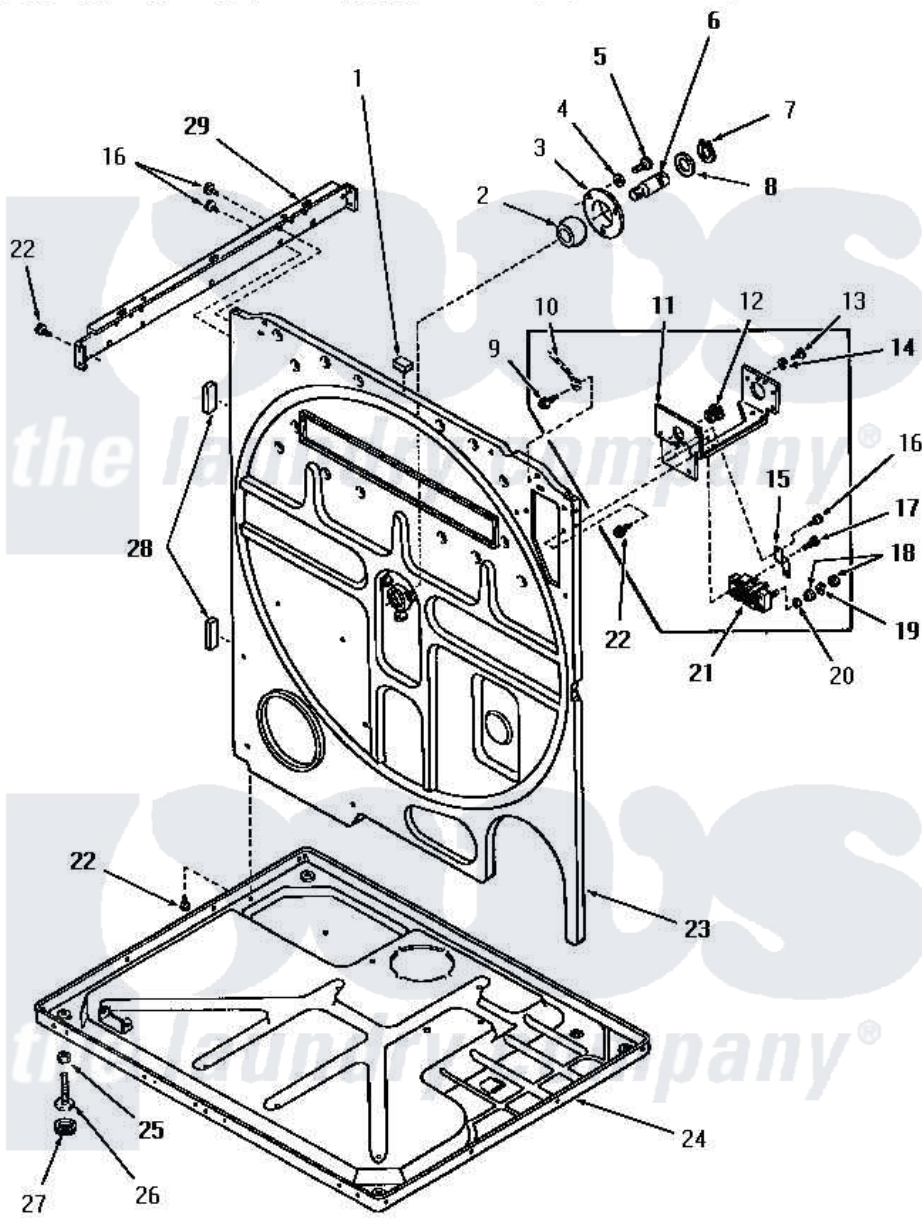

Amana FE3851 11 - REAR FRAME AND FRAME BASE

Amana Residential Amana FE3851 Washer Parts Parts Diagram 11 - REAR FRAME AND FRAME BASE
 Click on the part number to view part

Item	Original Part Number	Replaced By	Status	Part Description
1	54024		Not Available	BUMPER
2	Y52079			Bearing, Drum Shaft
3	51826		Not Available	COVER,BEARING
4	03189			LoCkwasher, 1/4 Std-C P
5	53589	8204624		Bolt
6	53132		Not Available	SHAFT,DRUM
7	70061			Ring, Retaining
8	Y52564			Washer
9	51784		Not Available	SCREW,10B-16 X 1/2 HEX
10	Y00000000		Not Available	SEE NOTE GROUND WIRE, GREEN
11	Y52110		Not Available	TERMINAL BLOCK BRACKET
12	52113			Relief, Strain
13	52909			Screw, 10B-16 X 1/2 HeX
14	51474		Not Available	WASHER,13/64IDX1/2ODX.
15	53950		Not Available	STRAP,GROUND
16	51780	3390631		Screw, 10-16 X 3/8

17	Q6535		Not Available	SCREW, 10B-16 X 3/4 ROU
18	Q6163		Not Available	NUT
19	51474		Not Available	WASHER, 13/64IDX1/2ODX.
20	Q6623		Not Available	WASHER
21	50854	33001244		Block, Terminal
22	25723	27001200		Screw
23	52574		Not Available	FRAME, REAR
24	Y52572		Not Available	FRAME BASE
25	52794	62739		Nut, Lock
26	Y52696	Y305086		Adjustable Leg And Nut
27	70282	Y314137		Foot, Rubber
28	20354		Not Available	BUMPER PAD
29	51818		Not Available	SUPPORT CHANNEL, RIGHT OR LEFT