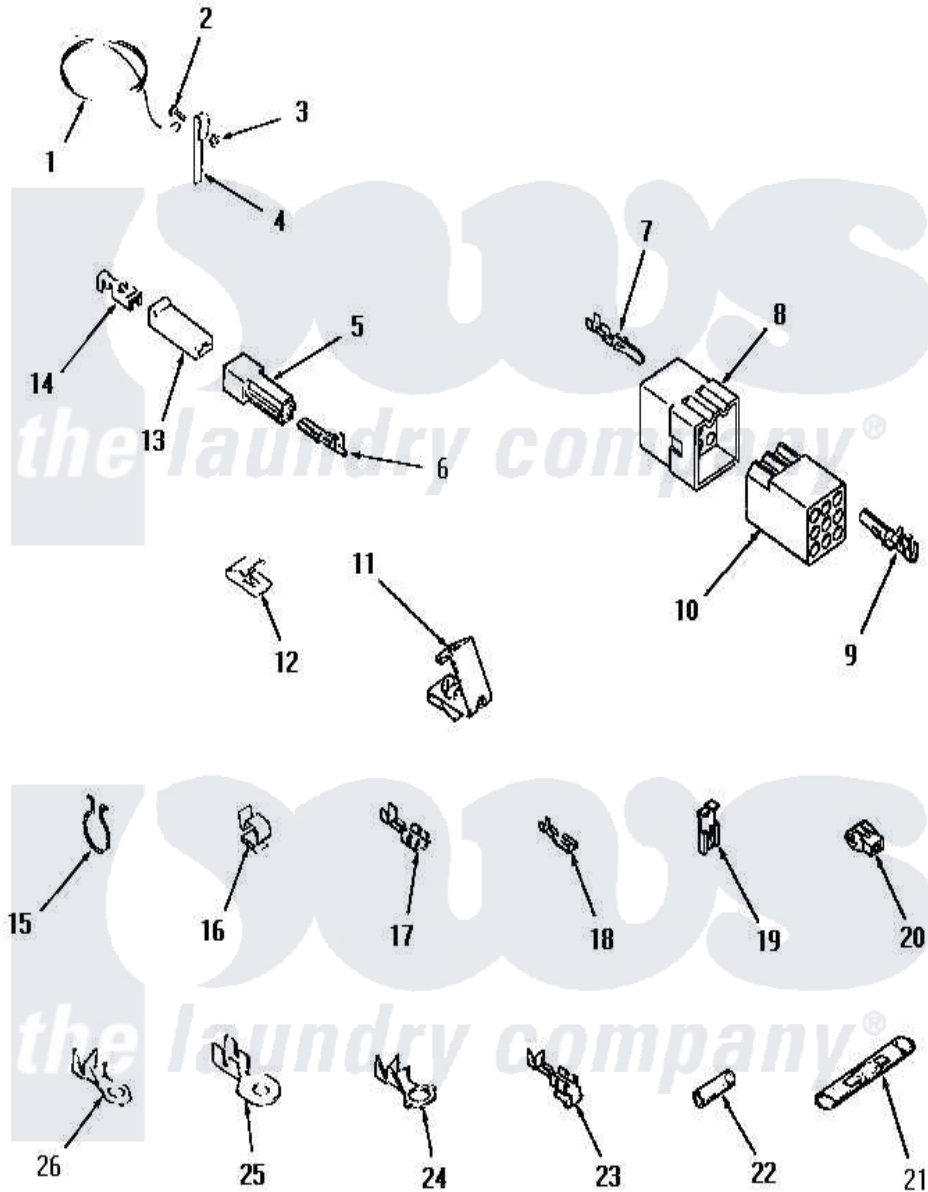

Amana FE3851 12 - WIRE AND TERMINALS

Amana [Residential Amana FE3851 Washer Parts](#) Parts Diagram 12 - WIRE AND TERMINALS
 Click on the part number to view part

Item	Original Part Number	Replaced By	Status	Part Description
1	Y21429		Not Available	GROUND WIRE
2	21431		Not Available	ROUND HEAD SCREW
3	Y20276		Not Available	NUT
4	21430		Not Available	STRAP,GROUND
5	90788		Not Available	HOUSING,TAB
6	00133			Terminal, Tab-1/4 Male
7	Y00127			Terminal, Pin-1/8 Male
8	54522			Plug, Nylon
9	Y00128			Terminal, Pin-1/8 Femal
10	54523		Not Available	RECEPTACLE,12 CIRCUIT-
11	00158		Not Available	GROUND CLIP
12	21312	51291		Clip, Wire
13	90789			Connector
14	Y00115			Lock In Spade Terminal (18 Gaug (1/4 Inch-(1) 18 Gauge Wire)
15	51291			Clip, Wire

16	21036		Clip, Cable
17	Y00119	Not Available	SPADE TERMINAL(18 GAUGE) (1/4 INCH-(1) 18 GAUGE WIRE)
18	00112		Terminal, Spade-3/16 Fe
19	Y00120		Terminal, Flag-1/4 Fema
20	70210	Not Available	INSULATOR,BLUE
21	21091	Not Available	CONNECTOR TWO 1/4 INCH MALE
22	Y21365	503670	Sleeve Insulator
23	Y00114		Spade Terminal
24	Y00113	Not Available	TERMINAL,RING-1/4 STUD
25	Y00111		Ring Terminal No.10 No.10 18 Gauge Wires Or
26	00110		No.10 18 Gauge Wire
NI	20680	Not Available	18 GAUGE WIRE
"	20679	Not Available	WIRE, 12 GAUGE