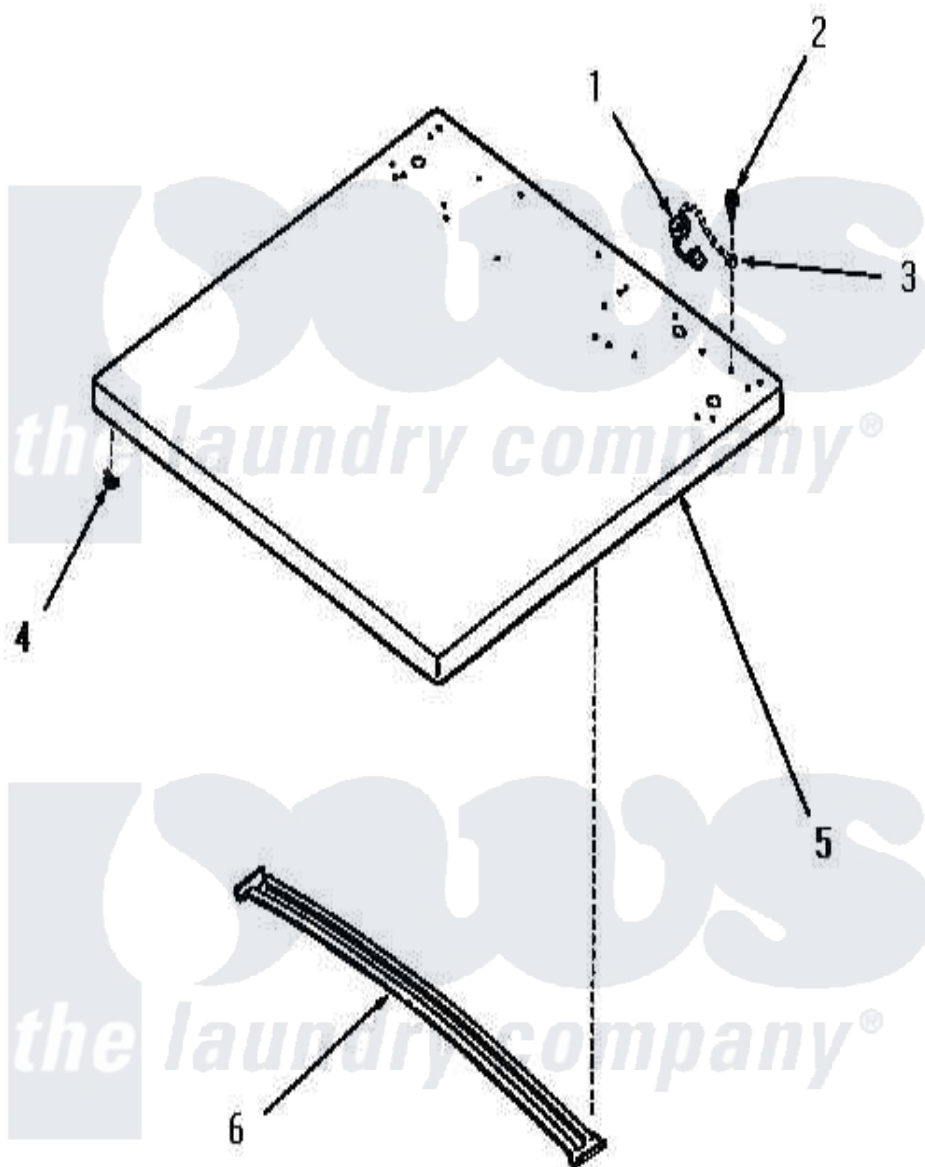

# Amana FE4170 01 - CABINET TOP

Amana [Residential Amana FE4170 Washer Parts](#) Parts Diagram 01 - CABINET TOP  
 Click on the part number to view part

Item	Original Part Number	Replaced By	Status	Part Description
1	52151		Not Available	RELIEF, STRAIN
2	<a href="#">51924</a>			Screw, 10-24 X 1/2 HeX
3	Y00000000		Not Available	SEE NOTE GROUND WIRE, GREEN
4	23007		Not Available	CAGED NUT
5	55866W		Not Available	CABINET TOP, WHITE
"	55866H		Not Available	CABINET TOP, HARVEST GOLD
"	55866C		Not Available	CABINET TOP, COPPERTONE
"	55866A		Not Available	CABINET TOP, AVOCADO
6	Y55860		Not Available	TOP BRACE