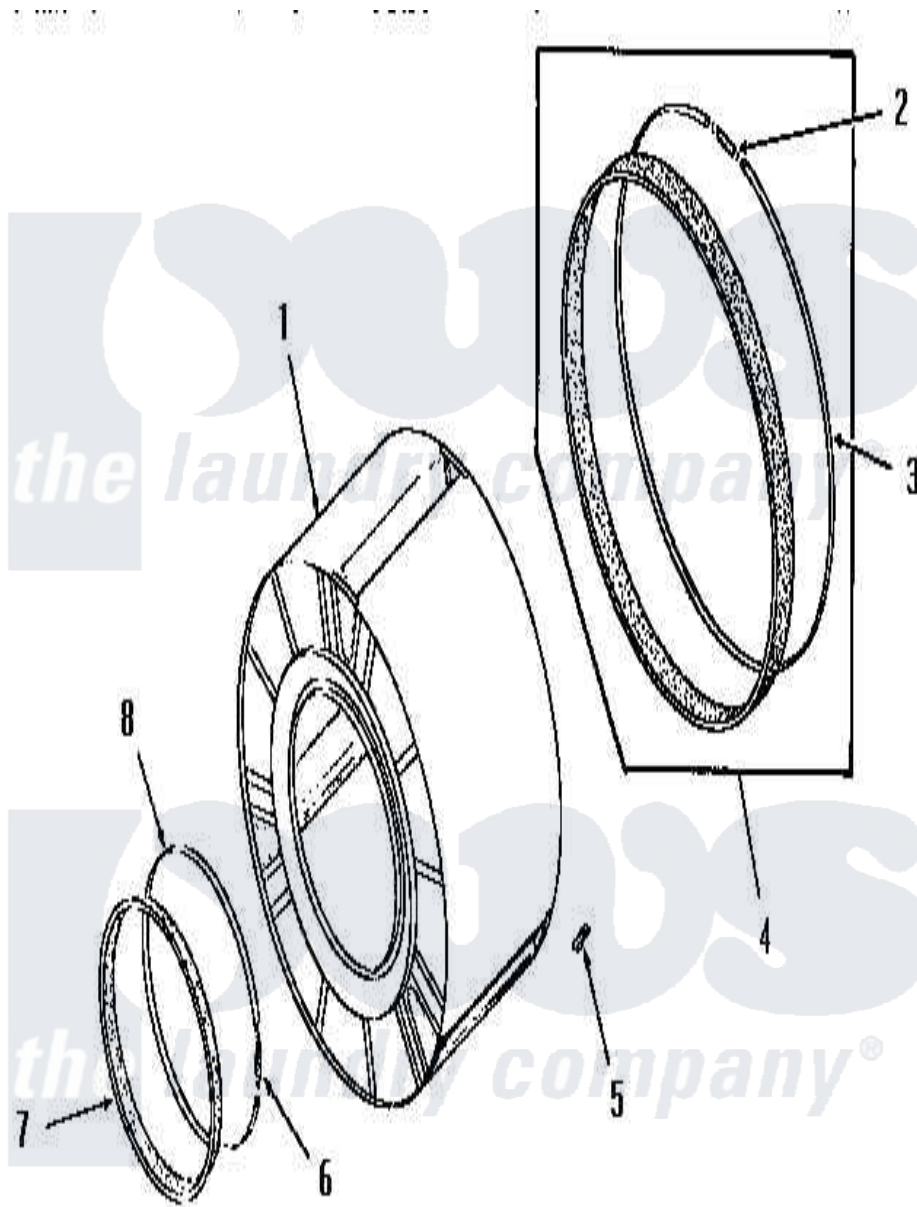

Amana FE4170 02 - CLOTHES DRUM

Amana [Residential Amana FE4170 Washer Parts](#) Parts Diagram 02 - CLOTHES DRUM
 Click on the part number to view part

Item	Original Part Number	Replaced By	Status	Part Description
1	53135			Assembly, Drum
2	52130	502496		Adapter, Strain Relief
3	50781			Strap, Seal
4	51883A			Assembly, Seal
5	51201		Not Available	CLIP
6	50168			Spring
7	51881			Seal, Front
8	50169			Strap, Retainer