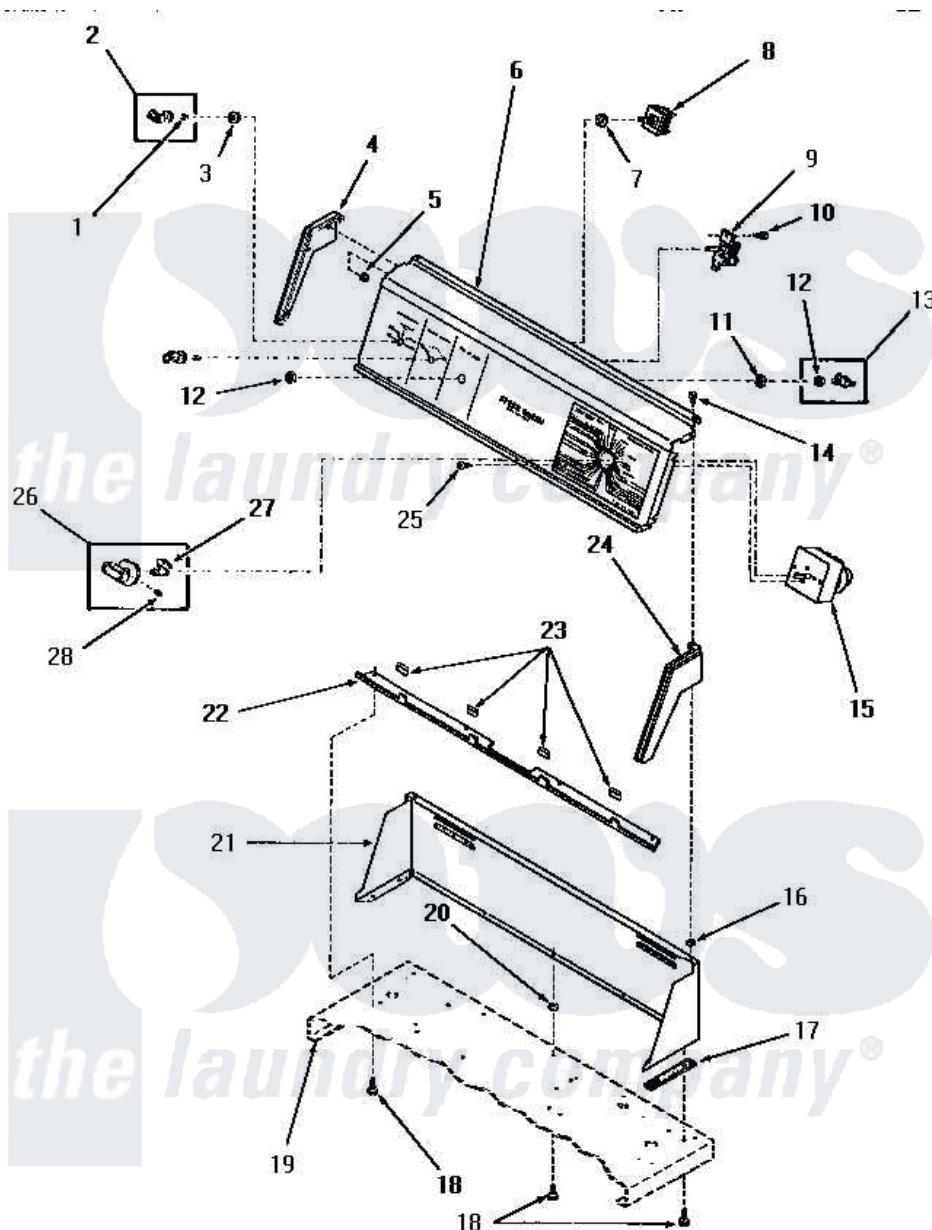

Amana FE4170 03 - CONTROL PANEL, CONTROL HOOD AND CONTROLS

Amana Residential Amana FE4170 Washer Parts Parts Diagram 03 - CONTROL PANEL, CONTROL HOOD AND CONTROLS

[Click on the part number to view part](#)

Item	Original Part Number	Replaced By	Status	Part Description
1	22244		Not Available	CLIP,C xREPLACE
2	22245		Not Available	xREPLACE
3	24205			Nut, Knurled 3/8-24
4	25124		Not Available	CONTROL HOOD END, LEFT
5	25126	5303284616		Clip
6	Y0053958	59001951		Fuse- Ther
7	91176			Lockwasher, 3/8 Intshkp
8	52624	58813P		Switch W/Instructions
9	53516		Not Available	BUZZER
10	23962	W10116760		Screw
11	25820		Not Available	LOCKWASHER,1/2 INT SHK
12	52947			Nut, Hex 15/32-32
13	55882	55882P		Assembly- Switch
14	25232		Not Available	SCREW,8AB-18X7/8 OVAL
15	52167		Not Available	TIMER
16	24522			Nut, Speed-8ab-18 C1995

17	23028		Not Available	GASKET,CONTROL BOX END
18	55985	W10116760		Screw
19	Y00000000		Not Available	SEE NOTE CABINET TOP
20	23425		Not Available	WASHER,7/32IDX7/16ODX.
21	55906W		Not Available	CONTROL HOOD, WHITE
"	55906A		Not Available	CONTROL HOOD, AVOCADO
"	55906H		Not Available	CONTROL HOOD, HARVEST GOLD
22	52912		Not Available	PANEL SUPPORT BRACKET
23	24859		Not Available	SLEEVE,SUPPORT ANGLE
24	25123		Not Available	CONTROL HOOD END, RIGHT
25	70212			Screw, 8-32 X 5/32 RD H
26	55900		Not Available	TIMER KNOB ASSEMBLY
27	24283			Indicator, Timer Knob
28	20310		Not Available	SCREW,8-32 X 1/4 HEX S