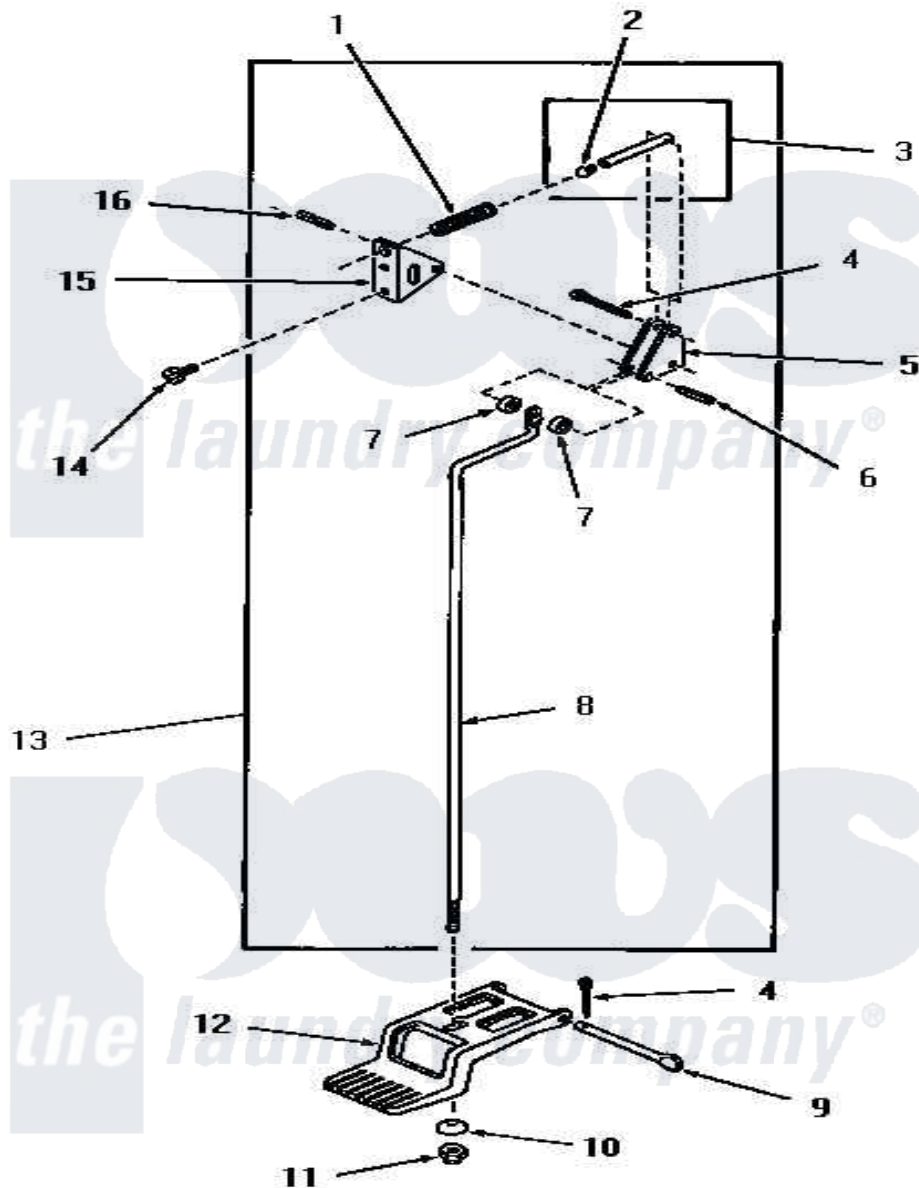

Amana FE4170 04 - DOOR RELEASE

Amana Residential Amana FE4170 Washer Parts Parts Diagram 04 - DOOR RELEASE
 Click on the part number to view part

Item	Original Part Number	Replaced By	Status	Part Description
1	51065		Not Available	DOOR RELEASE SPRING
2	51786		Not Available	PLUG
3	51841		Not Available	DOOR RELEASE PIN ASSEMBLY
4	02578			Pin, Cotter
5	51041		Not Available	DOOR RELEASE LEVER
6	51161		Not Available	PIN,ROLL 1/8 X 3/4
7	51121			Door Release Spacer
8	51837		Not Available	DOOR RELEASE ROD
9	51045		Not Available	PEDAL HINGE PIN
10	51046		Not Available	NYLON WASHER
11	51271		Not Available	NUT
12	51802			Pedal, Foot
13	51844		Not Available	DOOR RELEASE ASSEMBLY
14	51246		Not Available	SCREW
15	51052		Not Available	DOOR RELEASE BRACKET
16	51161		Not Available	PIN,ROLL 1/8 X 3/4