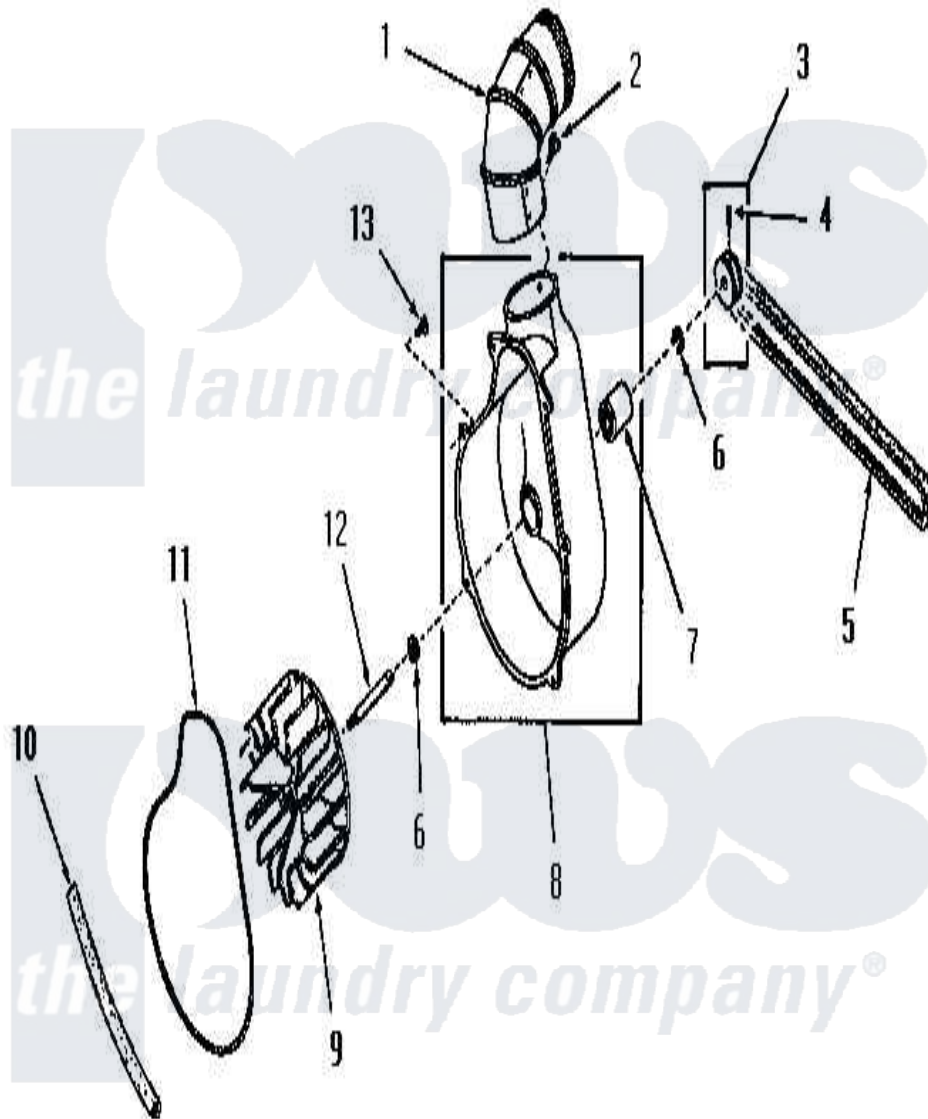

# Amana FE4170 05 - EXHAUST FAN

Amana [Residential Amana FE4170 Washer Parts](#) Parts Diagram 05 - EXHAUST FAN  
 Click on the part number to view part

Item	Original Part Number	Replaced By	Status	Part Description
1	Y0052707	<a href="#">31986601B</a>		Switch, Rocker
2	23222	<a href="#">3177991</a>		Screw
3	53521		Not Available	ASSY,PULLEY
4	<a href="#">02771</a>			Screw, 1/4-20 x 3/8 Hex S
5	<a href="#">51994</a>			Belt
6	<a href="#">52549</a>			Washer, 501 ID X3/4 Odx
7	51991		Not Available	BEARING
8	51946		Not Available	HOUSING,BLOWER
9	90585		Not Available	IMPELLER
10	<a href="#">51790</a>			Seal
11	<a href="#">51791</a>			Gasket, Housing
12	53519		Not Available	EXHAUST FAN SHAFT
13	51784		Not Available	SCREW, 10B-16 X 1/2 HEX