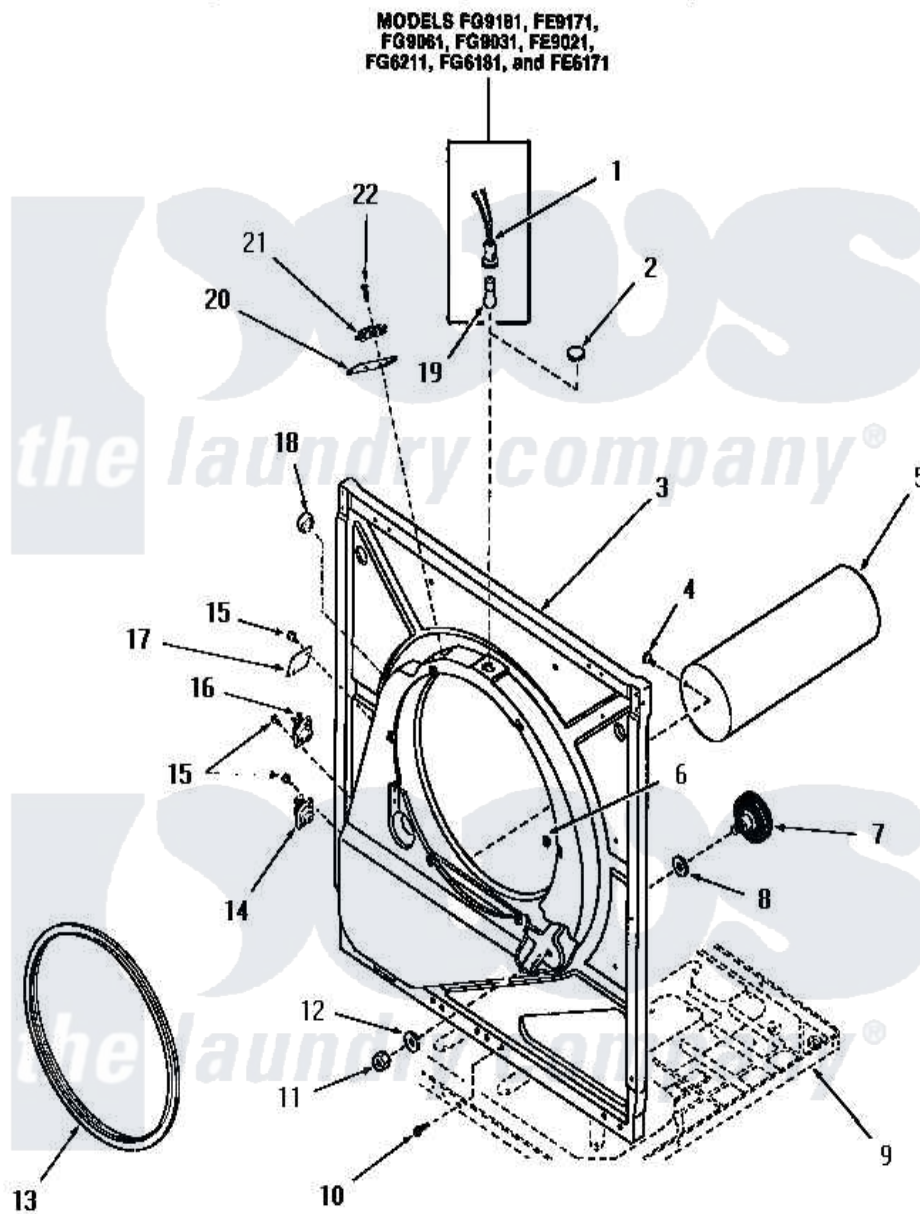

Amana FE4170 06 - FRONT FRAME AND AIR SHROUD

Amana Residential Amana FE4170 Washer Parts Parts Diagram 06 - FRONT FRAME AND AIR SHROUD
Click on the part number to view part

Item	Original Part Number	Replaced By	Status	Part Description
1	Y0054609	M0270519		Washer
2	54610		Not Available	PLUG BUTTON
3	51850		Not Available	FRONT FRAME AND AIR SHROUD
4	52150	489464		Screw
5	51821		Not Available	EXHAUST DUCT
6	52865		Not Available	SPEED NUT
7	53555	56285		Roller Cylinder
8	52123			Washer
9	Y00000000		Not Available	SEE NOTE FRAME BASE
10	25723	27001200		Screw
11	52124		Not Available	NUT
12	52122			Washer
13	51789	660658		Clamp, Motor Mounting 343481 685441
14	54736			Thermostat
15	23222	3177991		Screw

16	54737		Thermostat
17	52550	Not Available	COVER PLATE
18	Y0053719	Not Available	CAPILLARY & SUCTION LINE ASSY
19	Y54608	31001575	Bulb, Cylinder Light
20	52112		Insulation
21	Y51143	Not Available	SWITCH
22	51783		Screw, 6b-20 X 7/8 HeX