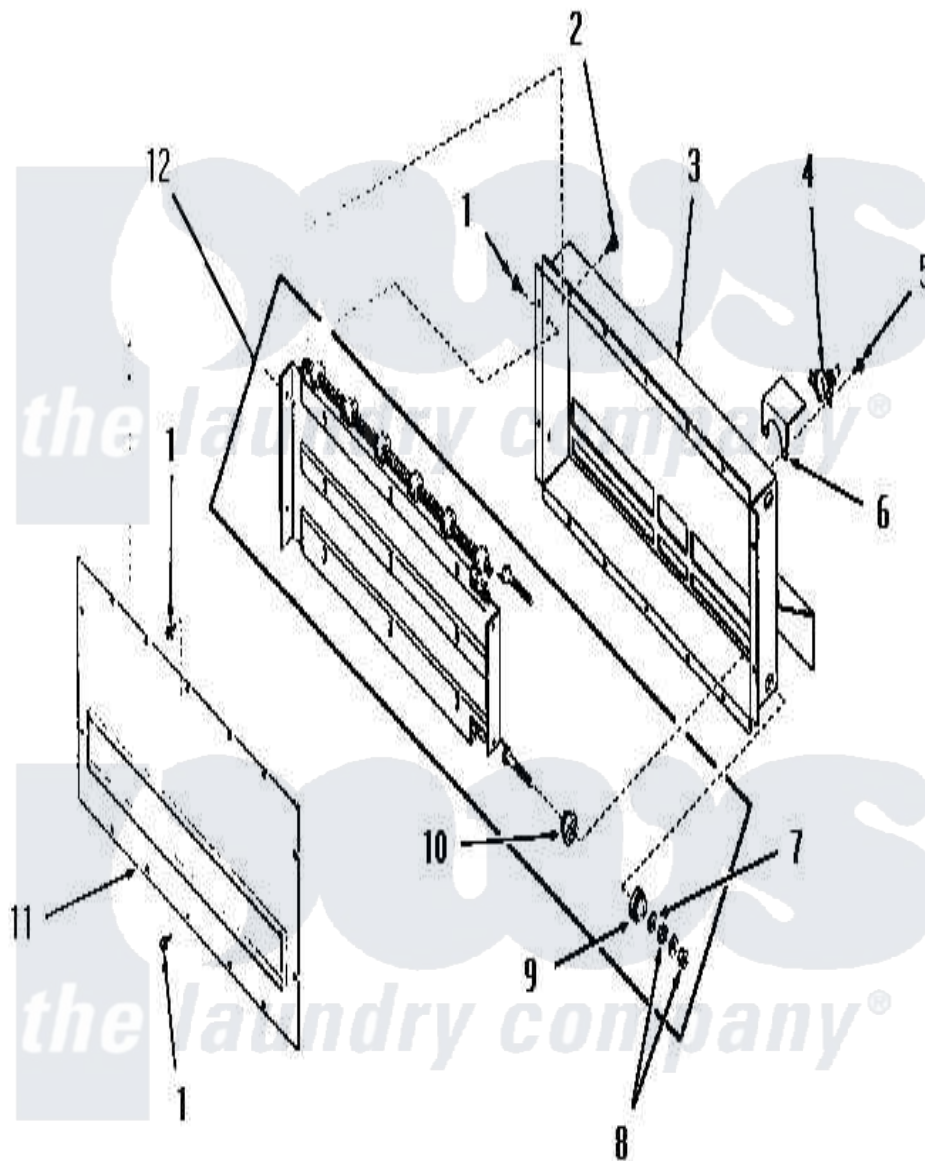

# Amana FE4170 07 - HEATER BOX

Amana [Residential Amana FE4170 Washer Parts](#) Parts Diagram 07 - HEATER BOX  
 Click on the part number to view part

Item	Original Part Number	Replaced By	Status	Part Description
1	51780	<a href="#">3390631</a>		Screw, 10-16 X 3/8
2	25723	<a href="#">27001200</a>		Screw
3	Y51876		Not Available	HEATER BOX AND SHIELD
4	<a href="#">55523</a>			Thermostat
5	23222	<a href="#">3177991</a>		Screw
6	52117		Not Available	THERMOSTAT SHIELD
7	54523		Not Available	RECEPTACLE,12 CIRCUIT-
8	54531		Not Available	NUT
9	51145		Not Available	INSULATOR
10	<a href="#">51146</a>			Insulator
11	51867		Not Available	HEATER BOX COVER PLATE
12	Y52626		Not Available	ELEMENT,HEATER-240V
"	52608		Not Available	ELEMENT,HEATER-230V
"	52306		Not Available	ELEMENT,HEATER-208V