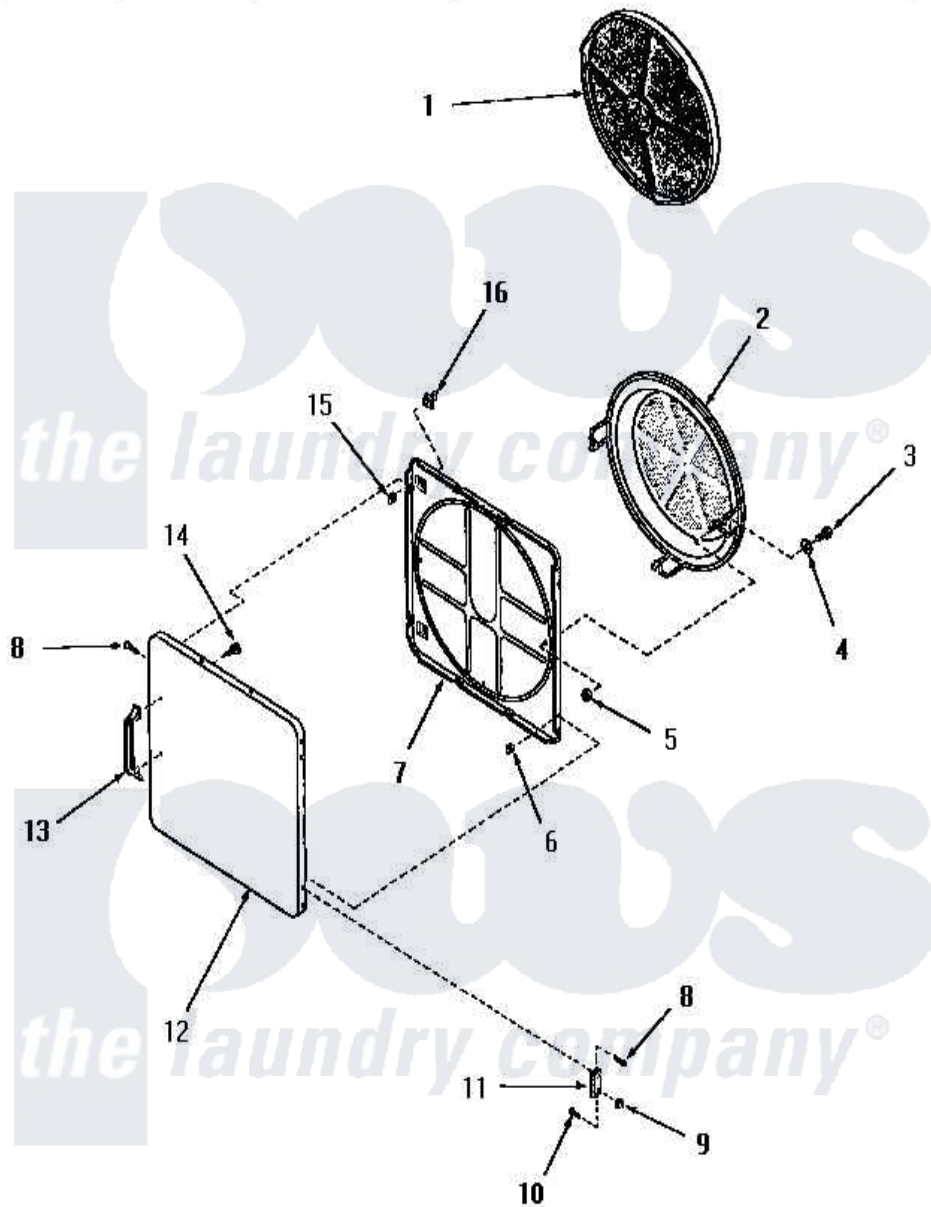

Amana FE4170 08 - LOADING DOOR

Amana [Residential Amana FE4170 Washer Parts](#) Parts Diagram 08 - LOADING DOOR
 Click on the part number to view part

Item	Original Part Number	Replaced By	Status	Part Description
1	53002		Not Available	NO LONGER AVAILABLE
2	54731	54-731		Bake Element
3	02422			Screw, 1/4-20 X 1/2 HeX
4	Q6275		Not Available	WASHER
5	52566	27001225		Nut, Jam Mid Lock 1/4-20
6	52865		Not Available	SPEED NUT
7	54665	54-665		Bake Element
8	52864	500226		Screw, 8b-16 x 5/8 Tap
9	51236	488130		Nut
10	22649			Screw, 8-32 X 13/32 FI
11	70014			Hinge
12	55902W		Not Available	OUTER DOOR PANEL, WHITE
"	55902A		Not Available	DOOR, UNSHADED
"	55902C		Not Available	OUTER DOOR PANEL, COPPERTONE
"	55902H		Not Available	DOOR, UNSHADED

13	54068	61925	Pull Door Commercial Black
14	52150	489464	Screw
15	52865		Not Available SPEED NUT
16	54661	LA-1003	Door Catch Kit