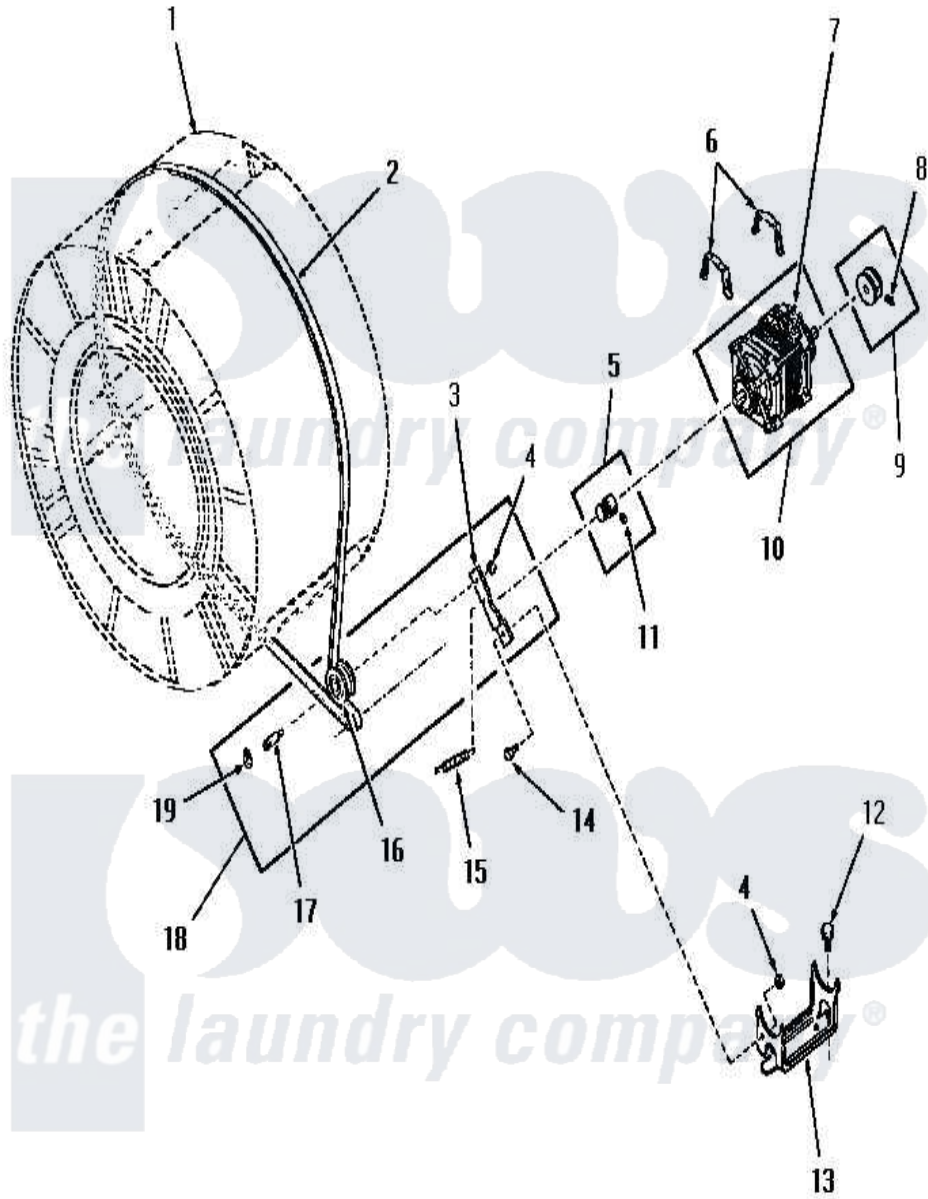

Amana FE4170 09 - MOTOR, IDLER AND BELT

Amana Residential Amana FE4170 Washer Parts Parts Diagram 09 - MOTOR, IDLER AND BELT
 Click on the part number to view part

Item	Original Part Number	Replaced By	Status	Part Description
1	Y00000000		Not Available	SEE NOTE CLOTHES DRUM
2	52556			Belt
3	54410		Not Available	LEVER, IDLER
4	52566	27001225		Nut, Jam Mid Lock 1/4-20
5	52593		Not Available	ASSY, MOTOR PULLEY
6	51789	660658		Clamp, Motor Mounting 343481 685441
7	Y00000000		Not Available	SEE NOTE MOTOR SWITCH, WESTINGHOUSE - (NOT REPLACEABLE)
"	53226		Not Available	SWITCH, MOTOR
"	53249		Not Available	SWITCH
8	02771			Screw, 1/4-20 x 3/8 Hex S
9	53522			Pulley, Motor
10	52697		Not Available	MOTOR
11	52906		Not Available	SETSCREW
12	23928		Not Available	CAP SCREW AND LOCKWASHER

13	51824	Not Available	MOUNT,MOTOR
14	52567		Bolt, Shoulder
15	52323		Spring
16	Y54414		Assembly, Wheel And Bearing
17	54411	Not Available	SHAFT,IDLER LEVER
18	54415	Not Available	LEVER,IDLER
19	23748		Ring, Retaining