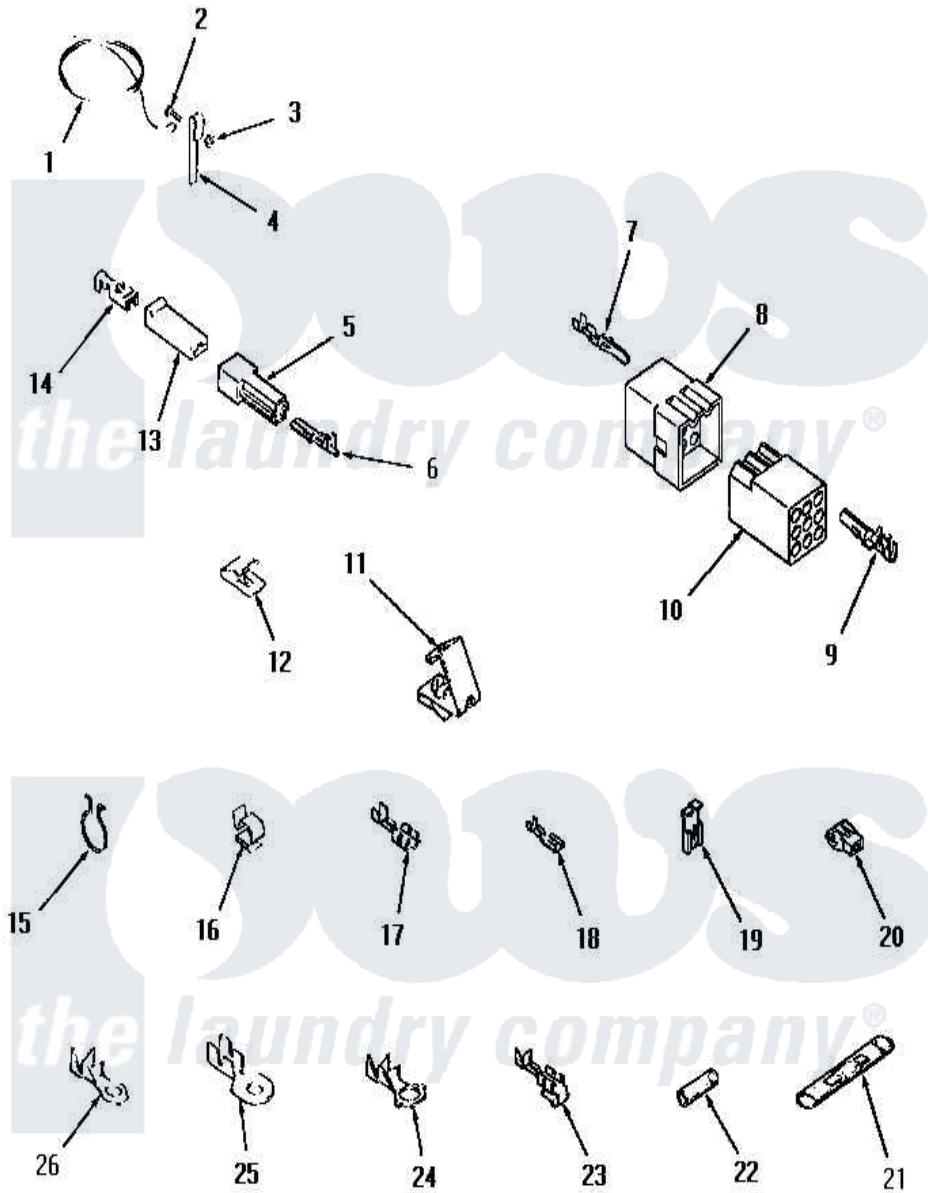

# Amana FE4170 12 - WIRE AND TERMINALS

Amana [Residential Amana FE4170 Washer Parts](#) Parts Diagram 12 - WIRE AND TERMINALS  
 Click on the part number to view part

Item	Original Part Number	Replaced By	Status	Part Description
1	Y21429		Not Available	GROUND WIRE
2	21431		Not Available	ROUND HEAD SCREW
3	Y20276		Not Available	NUT
4	21430		Not Available	STRAP,GROUND
5	90788		Not Available	HOUSING,TAB
6	<a href="#">00133</a>			Terminal, Tab-1/4 Male
7	<a href="#">Y00127</a>			Terminal, Pin-1/8 Male
8	<a href="#">54522</a>			Plug, Nylon
9	<a href="#">Y00128</a>			Terminal, Pin-1/8 Femal
10	54523		Not Available	RECEPTACLE,12 CIRCUIT-
11	00158		Not Available	GROUND CLIP
12	21312	<a href="#">51291</a>		Clip, Wire
13	<a href="#">90789</a>			Connector
14	<a href="#">Y00115</a>			Lock In Spade Terminal (18 Gaug (1/4 Inch-(1) 18 Gauge Wire)
15	<a href="#">51291</a>			Clip, Wire

16	<a href="#">21036</a>		Clip, Cable
17	Y00119	Not Available	SPADE TERMINAL(18 GAUGE) (1/4 INCH-(1) 18 GAUGE WIRE)
18	<a href="#">00112</a>		Terminal, Spade-3/16 Fe
19	<a href="#">Y00120</a>		Terminal, Flag-1/4 Fema
20	70210	Not Available	INSULATOR,BLUE
21	21091	Not Available	CONNECTOR TWO 1/4 INCH MALE
22	Y21365	<a href="#">503670</a>	Sleeve Insulator
23	<a href="#">Y00114</a>		Spade Terminal
24	Y00113	Not Available	TERMINAL,RING-1/4 STUD
25	<a href="#">Y00111</a>		Ring Terminal No.10 No.10 18 Gauge Wires Or
26	<a href="#">00110</a>		No.10 18 Gauge Wire
NI	20680	Not Available	18 GAUGE WIRE
"	20679	Not Available	WIRE, 12 GAUGE