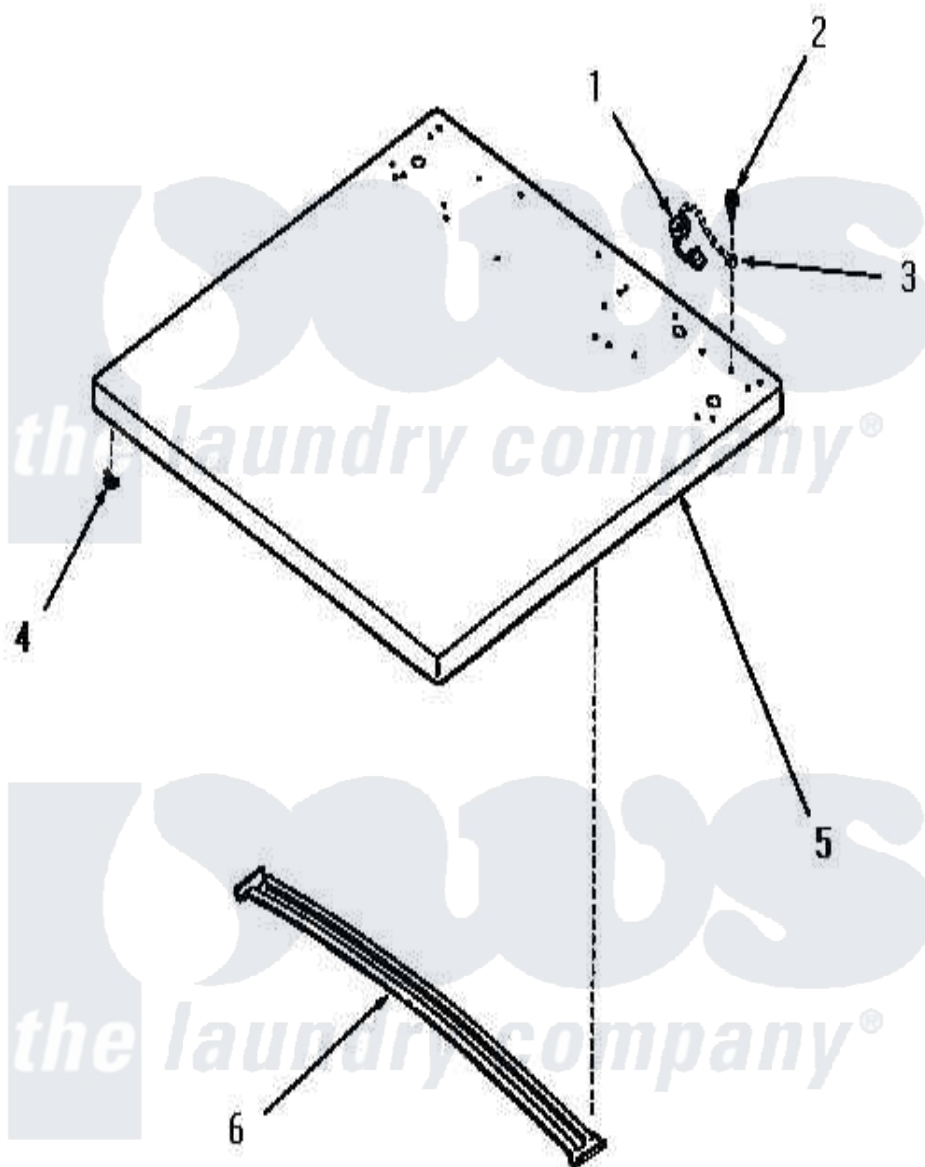

Amana FE4171 01 - CABINET TOP

Amana [Residential Amana FE4171 Washer Parts](#) Parts Diagram 01 - CABINET TOP
 Click on the part number to view part

Item	Original Part Number	Replaced By	Status	Part Description
1	52151		Not Available	RELIEF, STRAIN
2	51924			Screw, 10-24 X 1/2 HeX
3	Y00000000		Not Available	SEE NOTE GROUND WIRE, GREEN
4	23007		Not Available	CAGED NUT
5	55866W		Not Available	CABINET TOP, WHITE
"	55866H		Not Available	CABINET TOP, HARVEST GOLD
"	55866C		Not Available	CABINET TOP, COPPERTONE
"	55866A		Not Available	CABINET TOP, AVOCADO
6	Y55860		Not Available	TOP BRACE