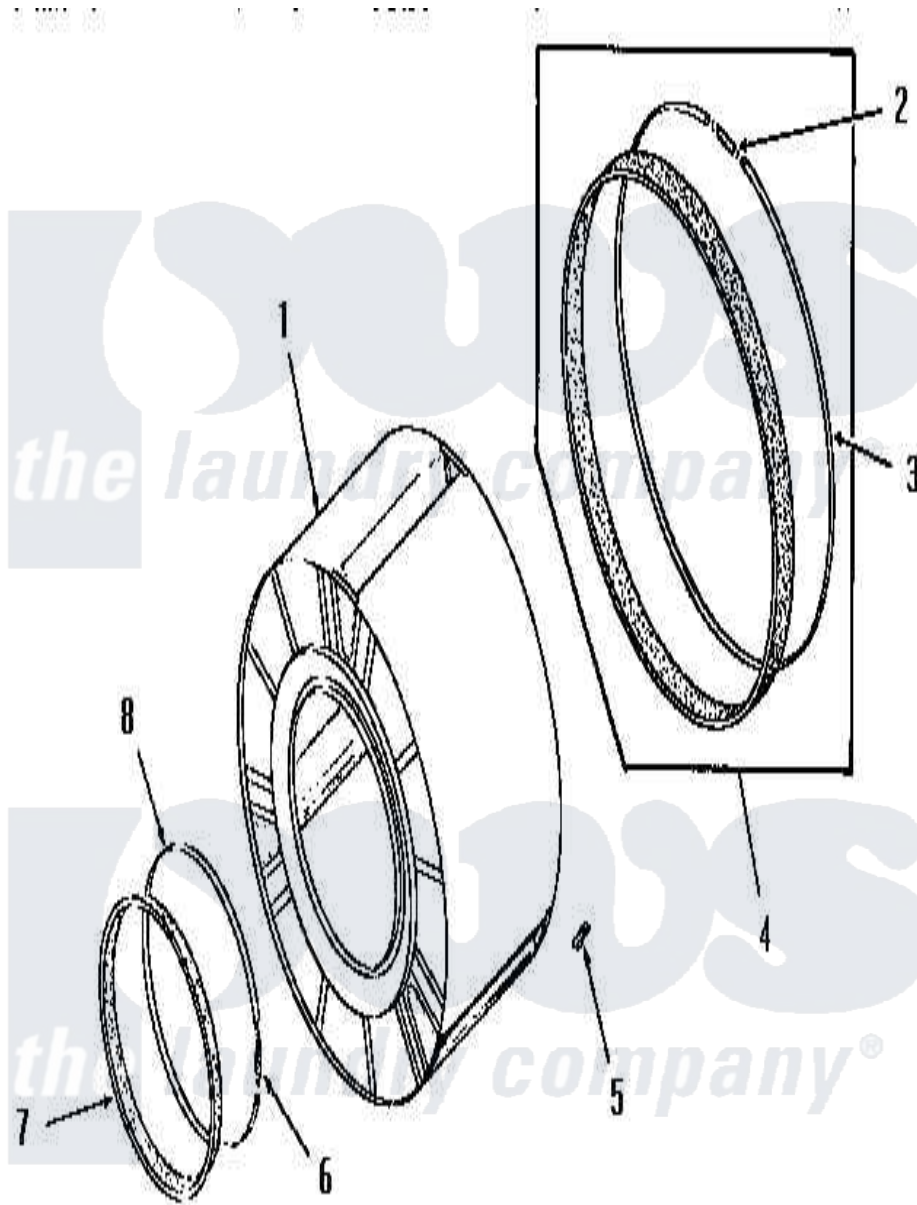

Amana FE4171 02 - CLOTHES DRUM

Amana [Residential Amana FE4171 Washer Parts](#) Parts Diagram 02 - CLOTHES DRUM
 Click on the part number to view part

Item	Original Part Number	Replaced By	Status	Part Description
1	53137	53137ENG		50/50 Solder
2	52130	502496		Adapter, Strain Relief
3	50781			Strap, Seal
4	51883A			Assembly, Seal
5	51201		Not Available	CLIP
6	50168			Spring
7	51881			Seal, Front
8	50169			Strap, Retainer