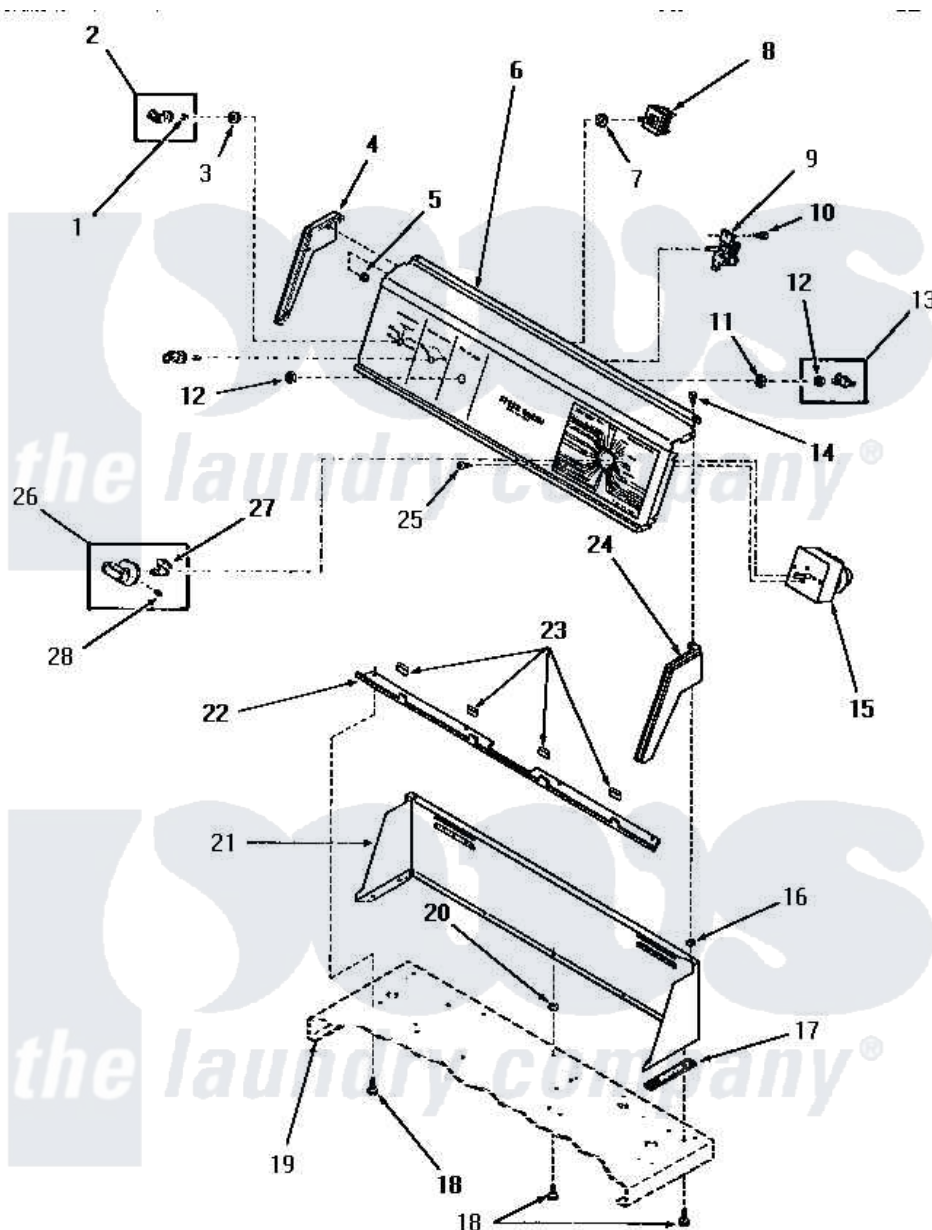

Amana FE4171 03 - CONTROL PANEL, CONTROL HOOD AND CONTROLS

Amana Residential Amana FE4171 Washer Parts Parts Diagram 03 - CONTROL PANEL, CONTROL HOOD AND CONTROLS

[Click on the part number to view part](#)

Item	Original Part Number	Replaced By	Status	Part Description
1	22244		Not Available	CLIP,C xREPLACE
2	22245		Not Available	xREPLACE
3	24205			Nut, Knurled 3/8-24
4	25124		Not Available	CONTROL HOOD END, LEFT
5	25126	5303284616		Clip
6	Y0053958	59001951		Fuse- Ther
7	91176			Lockwasher, 3/8 Intshkp
8	52624	58813P		Switch W/Instructions
9	53516		Not Available	BUZZER
10	23962	W10116760		Screw
11	25820		Not Available	LOCKWASHER,1/2 INT SHK
12	52947			Nut, Hex 15/32-32
13	55882	55882P		Assembly- Switch
14	25232		Not Available	SCREW,8AB-18X7/8 OVAL
15	52167		Not Available	TIMER
16	24522			Nut, Speed-8ab-18 C1995

17	23028		Not Available	GASKET,CONTROL BOX END
18	55985	W10116760		Screw
19	Y00000000		Not Available	SEE NOTE CABINET TOP
20	23425		Not Available	WASHER,7/32IDX7/16ODX.
21	55906W		Not Available	CONTROL HOOD, WHITE
"	55906A		Not Available	CONTROL HOOD, AVOCADO
"	55906H		Not Available	CONTROL HOOD, HARVEST GOLD
22	52912		Not Available	PANEL SUPPORT BRACKET
23	24859		Not Available	SLEEVE,SUPPORT ANGLE
24	25123		Not Available	CONTROL HOOD END, RIGHT
25	70212			Screw, 8-32 X 5/32 RD H
26	55900		Not Available	TIMER KNOB ASSEMBLY
27	24283			Indicator, Timer Knob
28	20310		Not Available	SCREW,8-32 X 1/4 HEX S