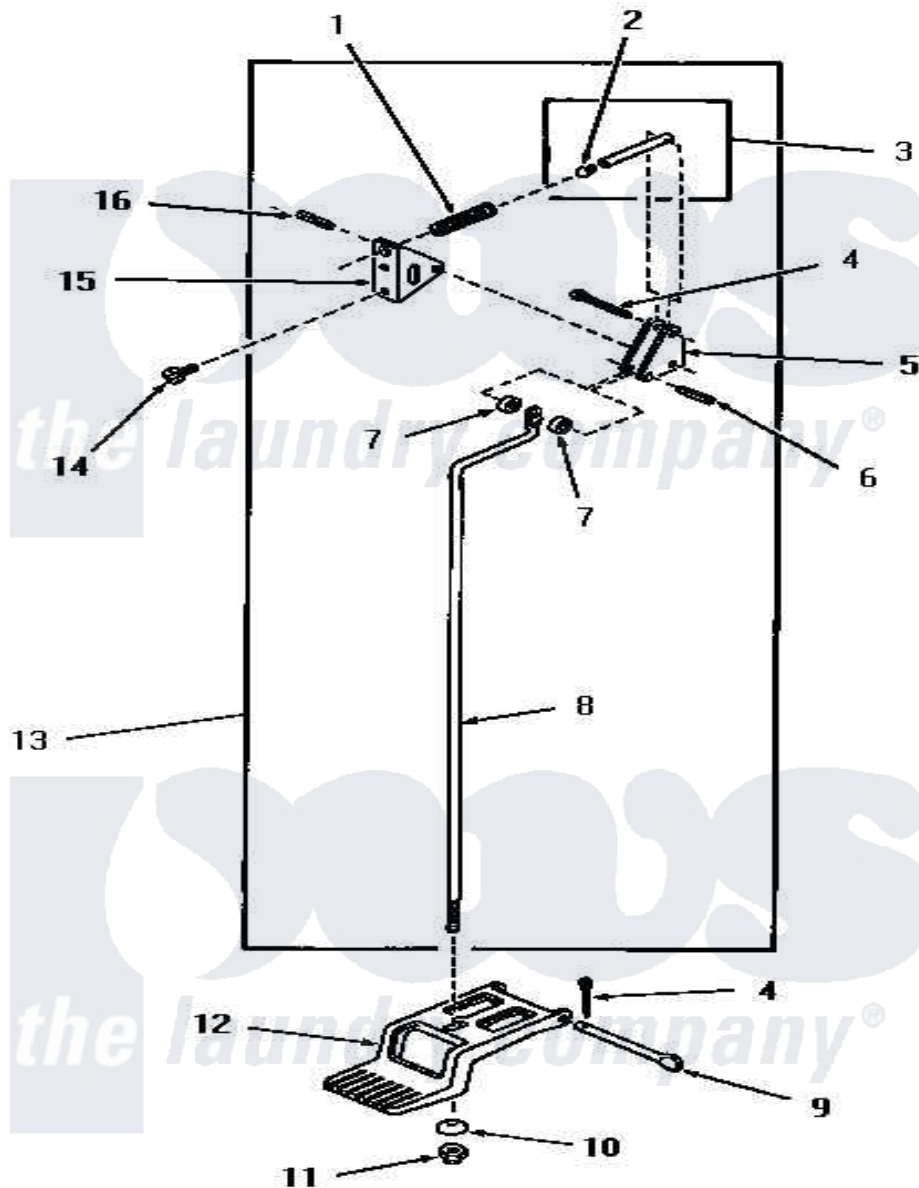

# Amana FE4171 04 - DOOR RELEASE

Amana Residential Amana FE4171 Washer Parts Parts Diagram 04 - DOOR RELEASE  
 Click on the part number to view part

Item	Original Part Number	Replaced By	Status	Part Description
1	51065		Not Available	DOOR RELEASE SPRING
2	51786		Not Available	PLUG
3	51841		Not Available	DOOR RELEASE PIN ASSEMBLY
4	<a href="#">02578</a>			Pin, Cotter
5	51041		Not Available	DOOR RELEASE LEVER
6	51161		Not Available	PIN,ROLL 1/8 X 3/4
7	<a href="#">51121</a>			Door Release Spacer
8	51837		Not Available	DOOR RELEASE ROD
9	51045		Not Available	PEDAL HINGE PIN
10	51046		Not Available	NYLON WASHER
11	51271		Not Available	NUT
12	<a href="#">51802</a>			Pedal, Foot
13	51844		Not Available	DOOR RELEASE ASSEMBLY
14	51246		Not Available	SCREW
15	51052		Not Available	DOOR RELEASE BRACKET
16	51161		Not Available	PIN,ROLL 1/8 X 3/4