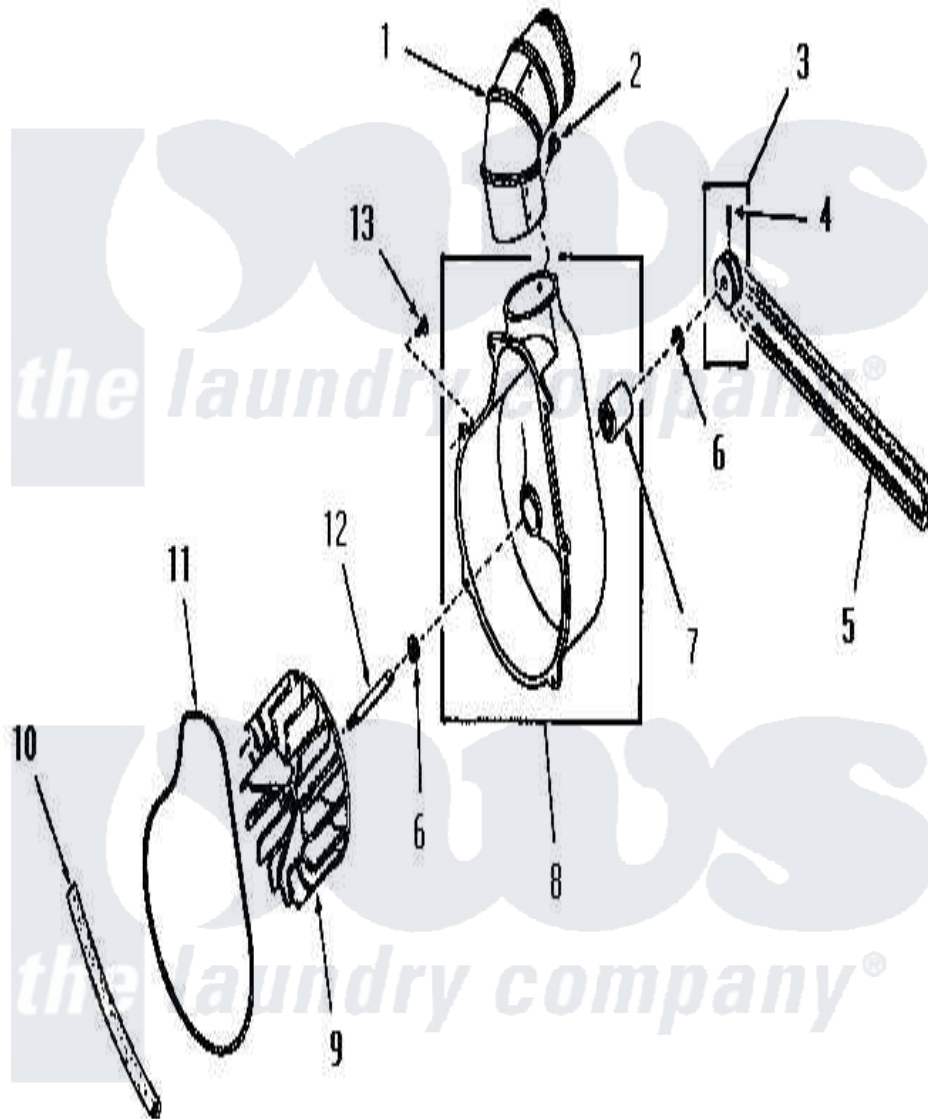

# Amana FE4171 05 - EXHAUST FAN

Amana Residential Amana FE4171 Washer Parts Parts Diagram 05 - EXHAUST FAN

Click on the part number to view part

Item	Original Part Number	Replaced By	Status	Part Description
1	Y0052707	<a href="#">31986601B</a>		Switch, Rocker
2	23222	<a href="#">3177991</a>		Screw
3	53521		Not Available	ASSY,PULLEY
4	<a href="#">02771</a>			Screw, 1/4-20 x 3/8 Hex S
5	<a href="#">51994</a>			Belt
6	<a href="#">52549</a>			Washer, 501 ID X3/4 Odx
7	51991		Not Available	BEARING
8	51946		Not Available	HOUSING,BLOWER
9	90585		Not Available	IMPELLER
10	<a href="#">51790</a>			Seal
11	<a href="#">51791</a>			Gasket, Housing
12	53519		Not Available	EXHAUST FAN SHAFT
13	51784		Not Available	SCREW, 10B-16 X 1/2 HEX