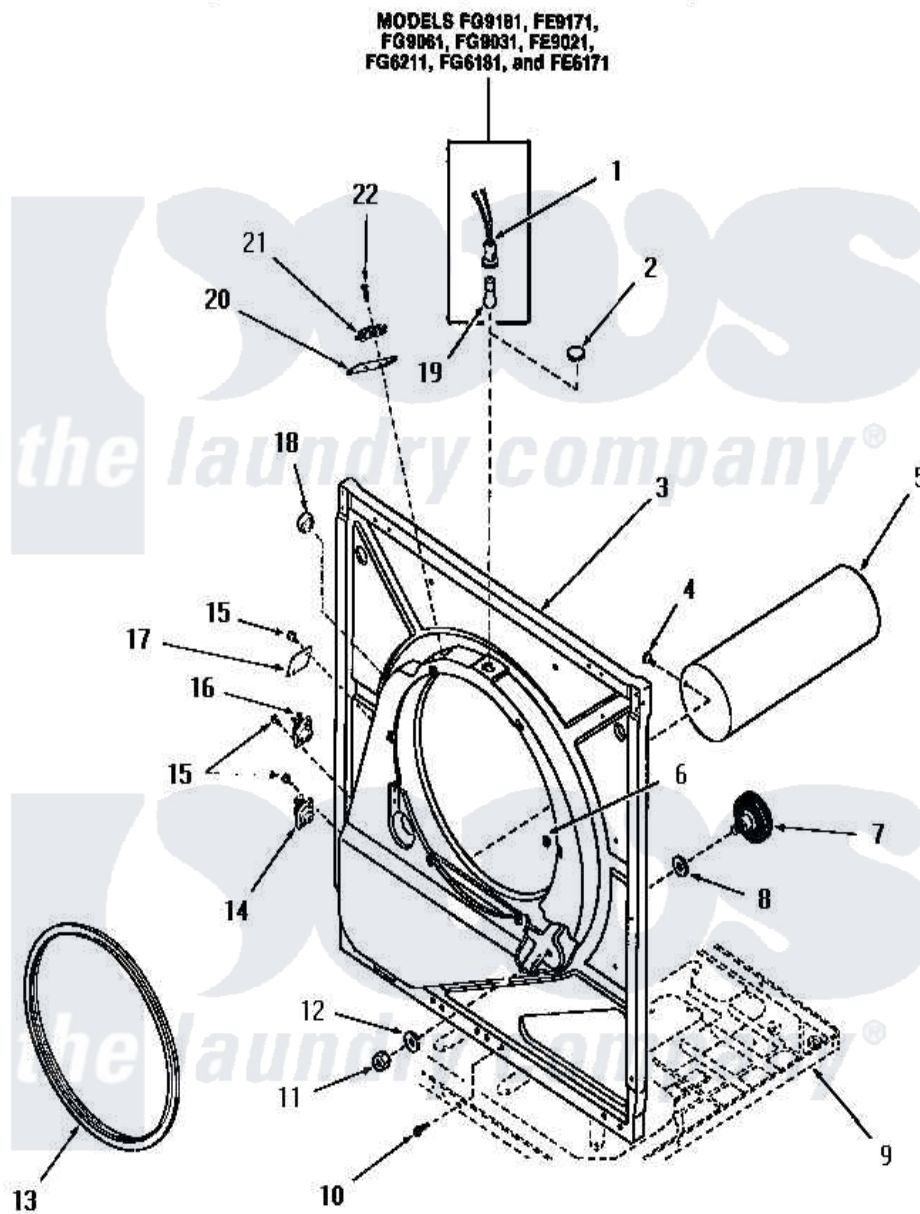

Amana FE4171 06 - FRONT FRAME AND AIR SHROUD

Amana Residential Amana FE4171 Washer Parts Parts Diagram 06 - FRONT FRAME AND AIR SHROUD
Click on the part number to view part

Item	Original Part Number	Replaced By	Status	Part Description
1	Y0054609	M0270519		Washer
2	54610		Not Available	PLUG BUTTON
3	51850		Not Available	FRONT FRAME AND AIR SHROUD
4	52150	489464		Screw
5	51821		Not Available	EXHAUST DUCT
6	52865		Not Available	SPEED NUT
7	53555	56285		Roller Cylinder
8	52123			Washer
9	Y00000000		Not Available	SEE NOTE FRAME BASE
10	25723	27001200		Screw
11	52124		Not Available	NUT
12	52122			Washer
13	51789	660658		Clamp, Motor Mounting 343481 685441
14	54736			Thermostat
15	23222	3177991		Screw

16	54737		Thermostat
17	52550	Not Available	COVER PLATE
18	Y0053719	Not Available	CAPILLARY & SUCTION LINE ASSY
19	Y54608	31001575	Bulb, Cylinder Light
20	52112		Insulation
21	Y51143	Not Available	SWITCH
22	51783		Screw, 6b-20 X 7/8 HeX