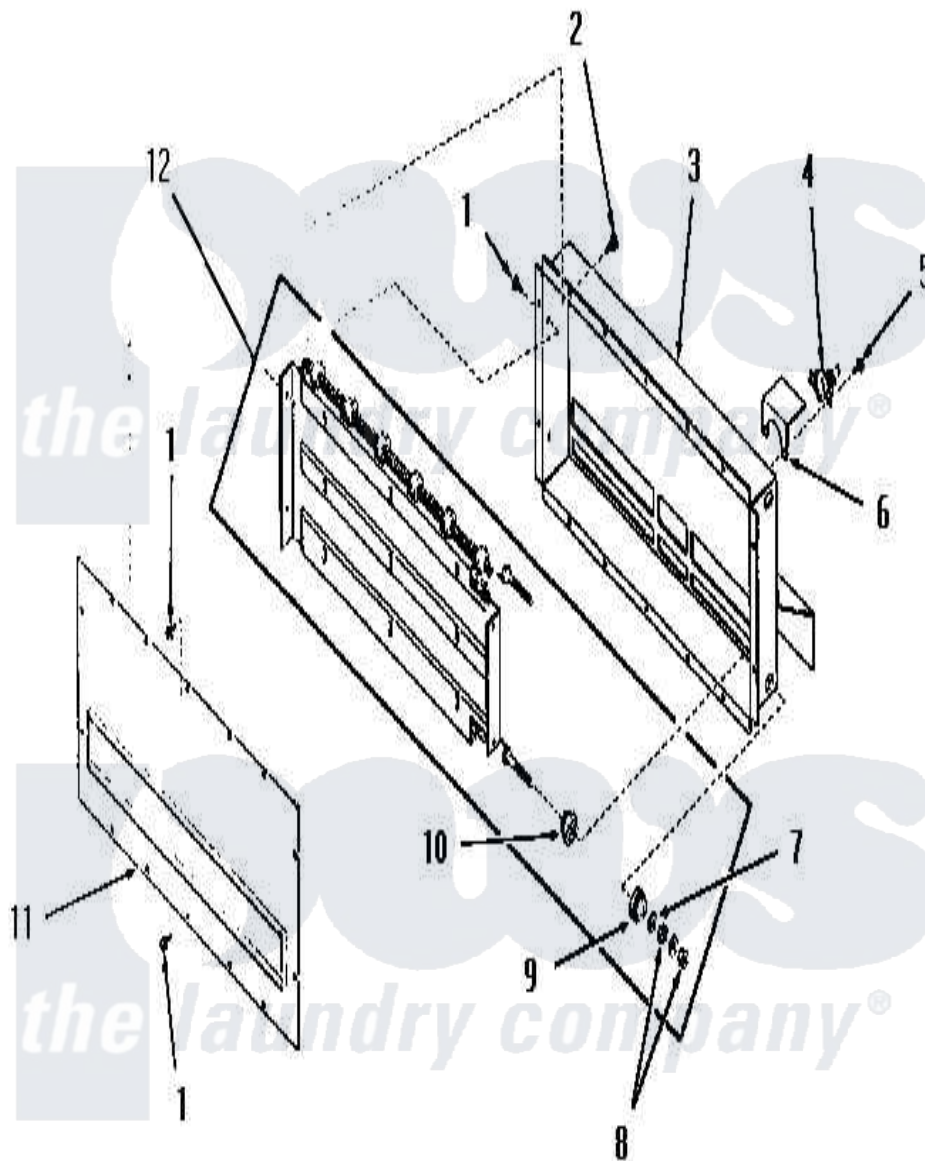

Amana FE4171 07 - HEATER BOX

Amana [Residential Amana FE4171 Washer Parts](#) Parts Diagram 07 - HEATER BOX
 Click on the part number to view part

Item	Original Part Number	Replaced By	Status	Part Description
1	51780	3390631		Screw, 10-16 X 3/8
2	25723	27001200		Screw
3	Y51876		Not Available	HEATER BOX AND SHIELD
4	55523			Thermostat
5	23222	3177991		Screw
6	52117		Not Available	THERMOSTAT SHIELD
7	54523		Not Available	RECEPTACLE,12 CIRCUIT-
8	54531		Not Available	NUT
9	51145		Not Available	INSULATOR
10	51146			Insulator
11	51867		Not Available	HEATER BOX COVER PLATE
12	Y52626		Not Available	ELEMENT,HEATER-240V
"	52608		Not Available	ELEMENT,HEATER-230V
"	52306		Not Available	ELEMENT,HEATER-208V