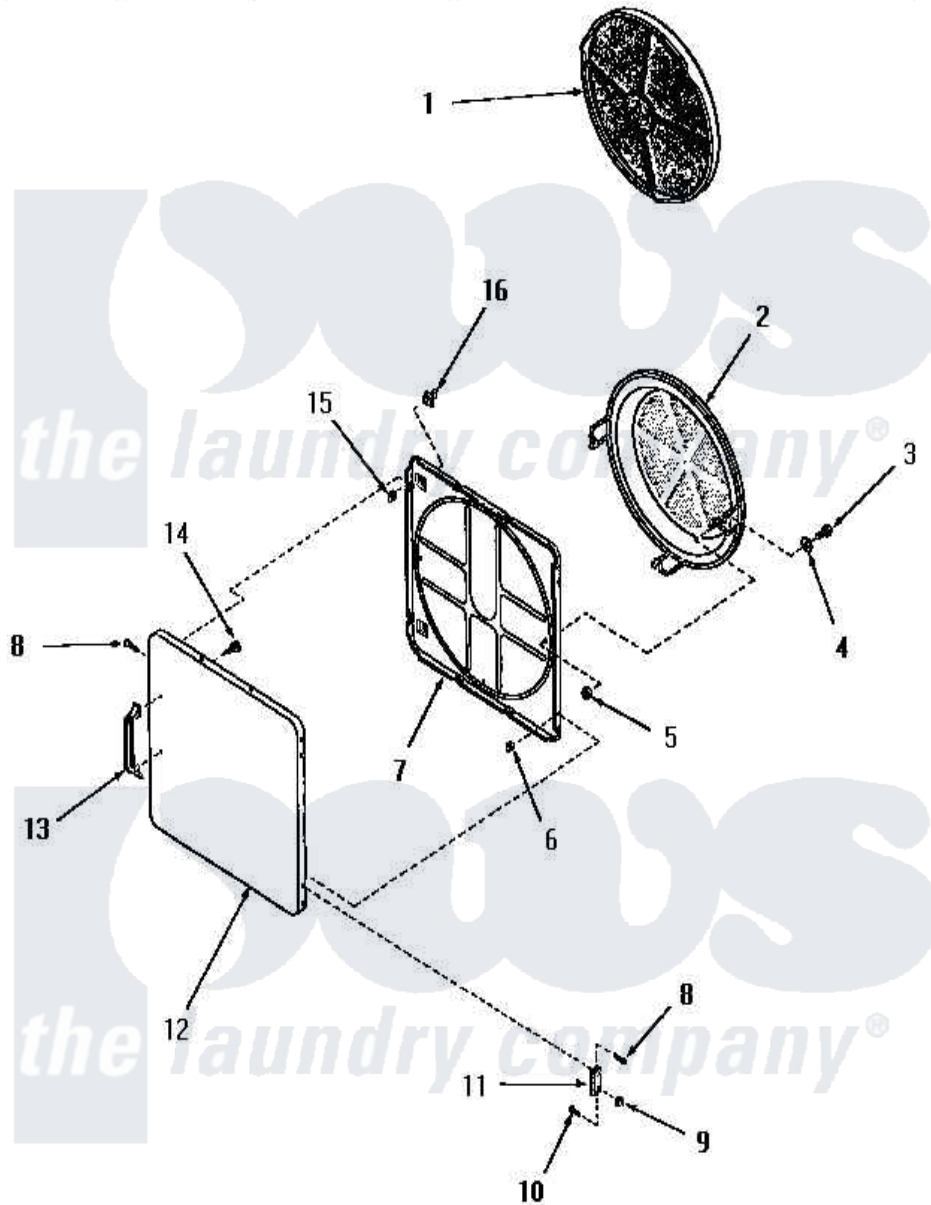

Amana FE4171 08 - LOADING DOOR

Amana [Residential Amana FE4171 Washer Parts](#) Parts Diagram 08 - LOADING DOOR
 Click on the part number to view part

Item	Original Part Number	Replaced By	Status	Part Description
1	53002		Not Available	NO LONGER AVAILABLE
2	54731	54-731		Bake Element
3	02422			Screw, 1/4-20 X 1/2 HeX
4	Q6275		Not Available	WASHER
5	52566	27001225		Nut, Jam Mid Lock 1/4-20
6	52865		Not Available	SPEED NUT
7	54665	54-665		Bake Element
8	52864	500226		Screw, 8b-16 x 5/8 Tap
9	51236	488130		Nut
10	22649			Screw, 8-32 X 13/32 Fl
11	70014			Hinge
12	55902W		Not Available	OUTER DOOR PANEL, WHITE
"	55902A		Not Available	DOOR, UNSHADED
"	55902C		Not Available	OUTER DOOR PANEL, COPPERTONE
"	55902H		Not Available	DOOR, UNSHADED

13	54068	61925	Pull Door Commercial Black
14	52150	489464	Screw
15	52865		Not Available SPEED NUT
16	54661	LA-1003	Door Catch Kit