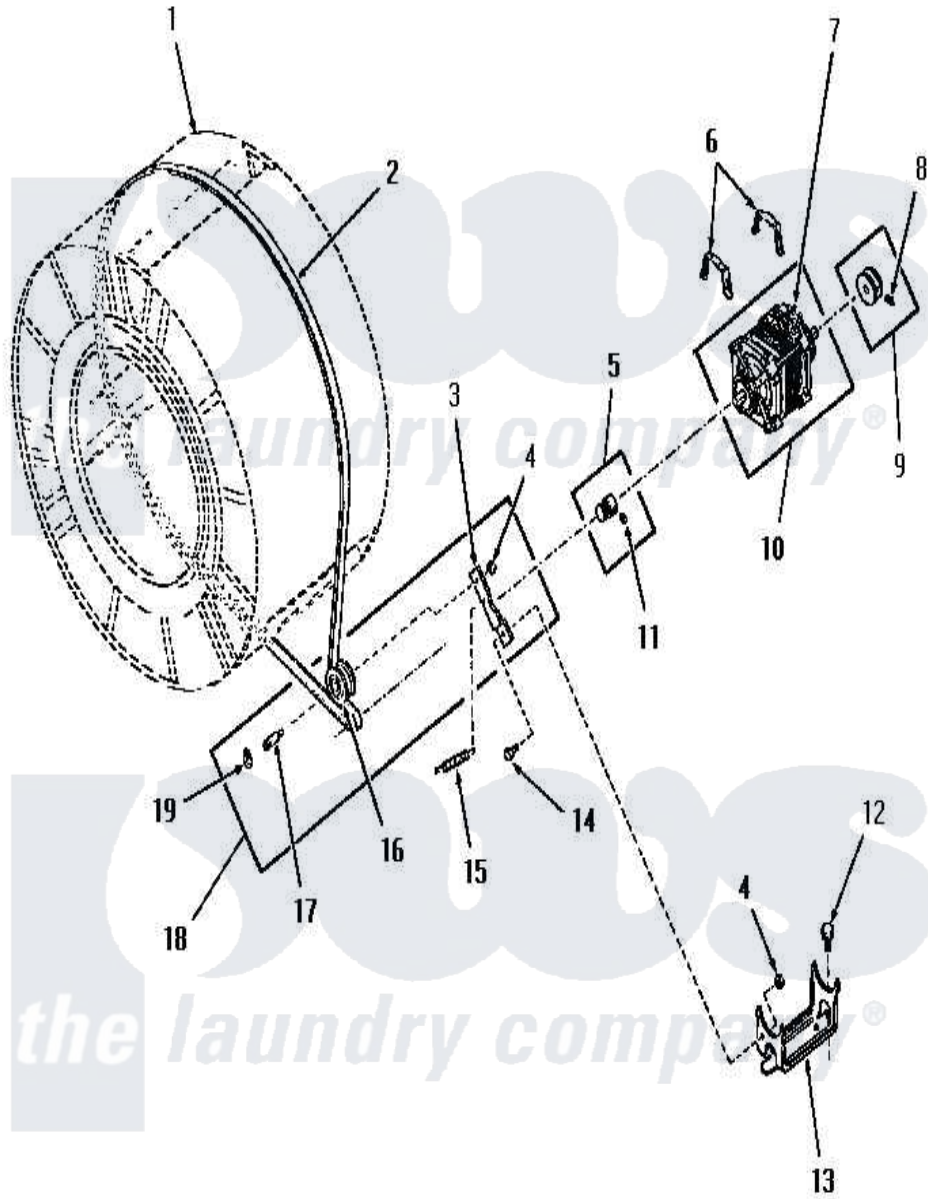

# Amana FE4171 09 - MOTOR, IDLER AND BELT

Amana Residential Amana FE4171 Washer Parts Parts Diagram 09 - MOTOR, IDLER AND BELT  
 Click on the part number to view part

Item	Original Part Number	Replaced By	Status	Part Description
1	Y00000000		Not Available	SEE NOTE CLOTHES DRUM
2	<a href="#">52556</a>			Belt
3	54410		Not Available	LEVER,IDLER
4	52566	<a href="#">27001225</a>		Nut, Jam Mid Lock 1/4-20
5	52593		Not Available	ASSY,MOTOR PULLEY
6	51789	<a href="#">660658</a>		Clamp, Motor Mounting 343481 685441
7	Y00000000		Not Available	SEE NOTE MOTOR SWITCH, WESTINGHOUSE - (NOT REPLACEABLE)
"	53226		Not Available	SWITCH,MOTOR
"	53249		Not Available	SWITCH
8	<a href="#">02771</a>			Screw, 1/4-20 x 3/8 Hex S
9	<a href="#">53522</a>			Pulley, Motor
10	52697		Not Available	MOTOR
11	52906		Not Available	SETSCREW
12	23928		Not Available	CAP SCREW AND LOCKWASHER

13	51824	Not Available	MOUNT,MOTOR
14	<a href="#">52567</a>		Bolt, Shoulder
15	<a href="#">52323</a>		Spring
16	<a href="#">Y54414</a>		Assembly, Wheel And Bearing
17	54411	Not Available	SHAFT,IDLER LEVER
18	54415	Not Available	LEVER,IDLER
19	<a href="#">23748</a>		Ring, Retaining